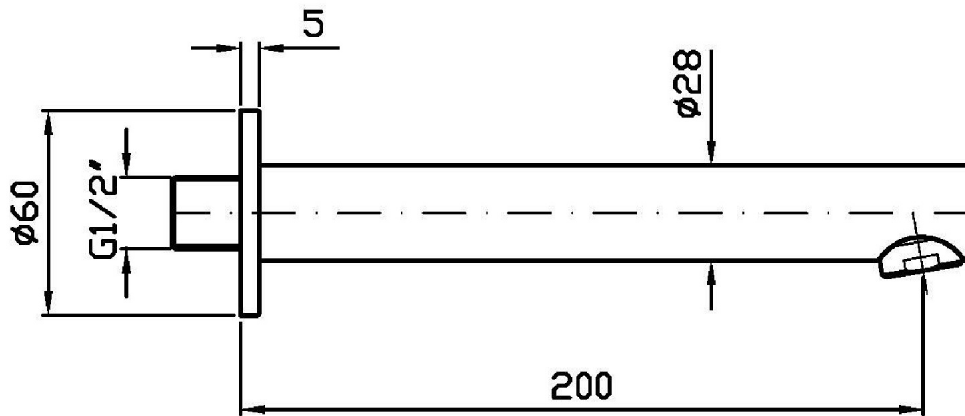

## CLOSER

Z92176

Bocca di erogazione. / Wall spout.

Bocca di erogazione L. 200 mm.

Wall spout L. 200 mm.

## CLOSER

Z92176

Disegno Complessivo / Overall Drawing

## CLOSER

Z92176

Pesi e Misure / Weights and Sizes

Peso ( Kg ) Weight ( lb )	0,90 ( Kg )	1,98 ( lb )
Volume test ( dc3 ) - ( in3 )	1,98 ( dc3 )	120,83 ( in3 )
h ( mm ) - ( in )	80,00 ( mm )	3,15 ( in )
L1 ( mm ) - ( in )	105,00 ( mm )	4,13 ( in )
L2 ( mm ) - ( in )	235,00 ( mm )	9,25 ( in )