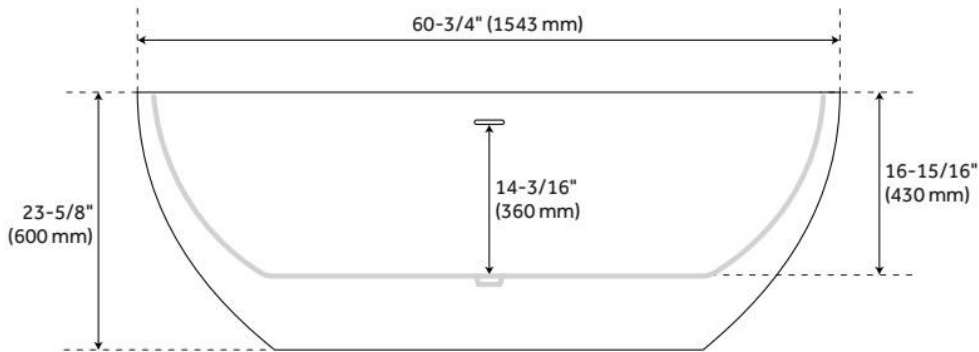

61" BOYCE ACRYLIC AIR TUB

SKU: 925339-61-AIR

Code: SH481142, SH481143

REVISED 10/8/2024