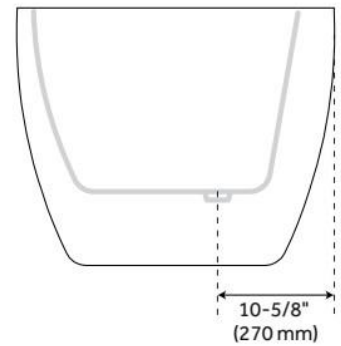

61" BOYCE ACRYLIC AIR TUB

SKU: 925339-61-AIR

Code: SH481142, SH481143

REVISED 10/8/2024