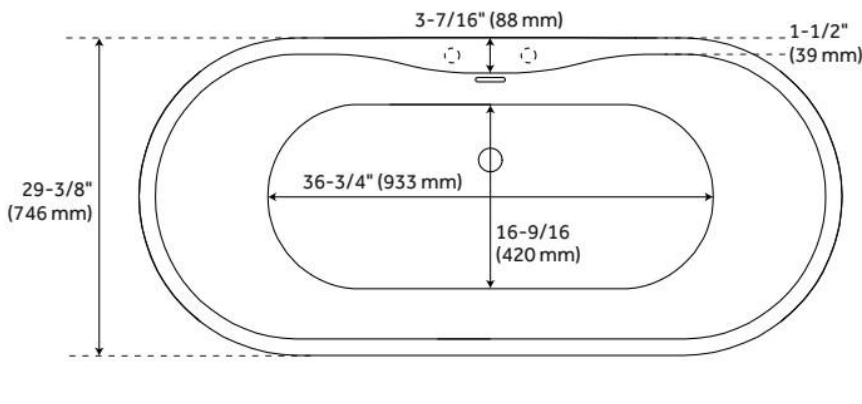

61" BOYCE ACRYLIC AIR TUB

SKU: 925339-61-AIR

Code: SH481142, SH481143

REVISED 10/8/2024