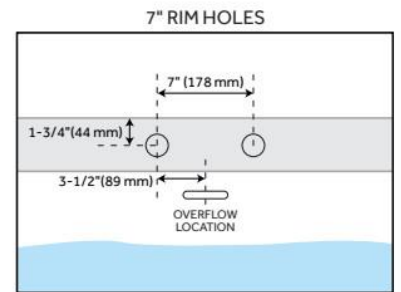

61" BOYCE ACRYLIC AIR TUB

SKU: 925339-61-AIR

Code: SH481142, SH481143

REVISED 10/8/2024