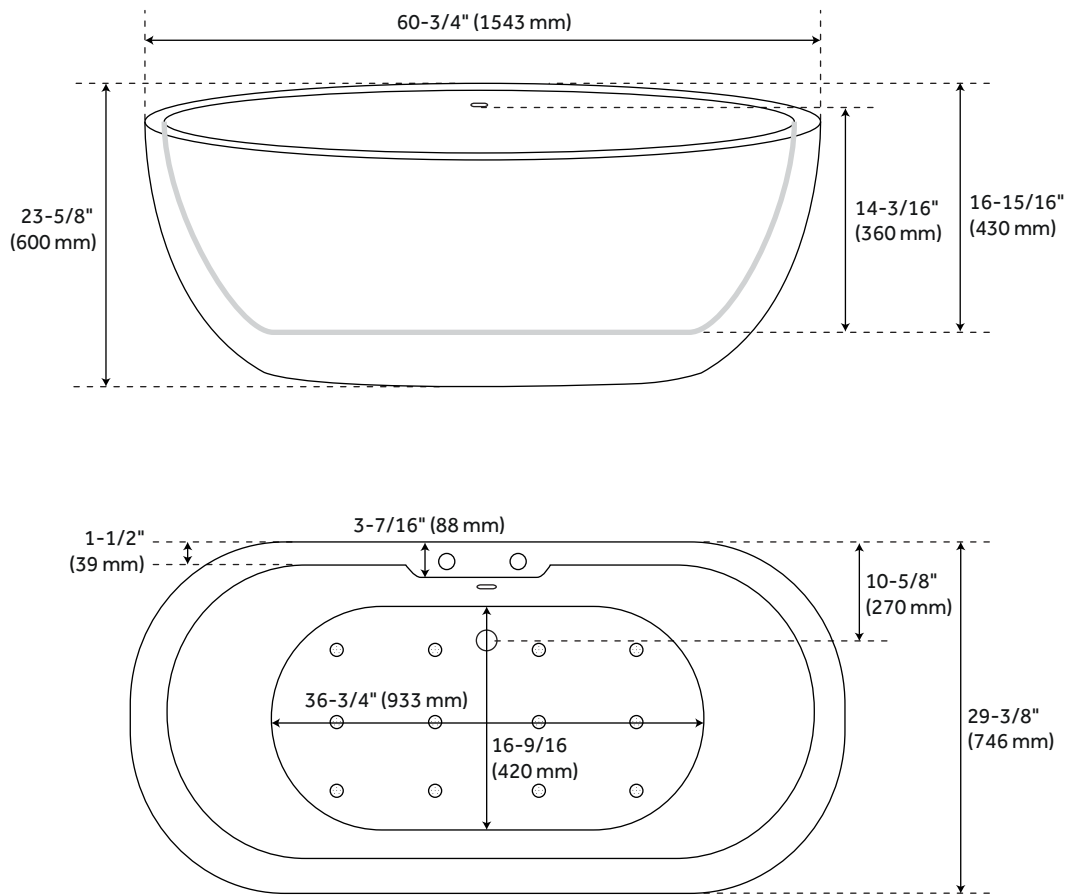

61" BOYCE ACRYLIC TUB - AIR MASSAGE

SKU: 925340-61-AIR

CODES/STANDARDS

CSA B45.5/IAPMO Z124

FEATURES

Features: Integral Drain & Overflow
Design: Modern
Product Finish: White
Length: 60-3/4"
Width: 29-3/8"
Height: 23-5/8"
Water Depth To Overflow: 14-3/16"
Drain Included: Yes
Faucet Included: No
Remote Included: Yes
Tub Overflow: Yes
Integral Drain & Overflow: Yes
Tub Material: Acrylic
Tub Interior Length: 36-3/4"
Tub Interior Width: 16-9/16"
Tap Deck: Yes
Tub Weight Uncrated (lbs): 93
Blower: Yes
Number of Jets: 12
Jet Color: White

Code:
REVISED 3/4/2022

61" BOYCE ACRYLIC TUB - AIR MASSAGE

SKU: 925340-61-AIR

All dimensions and specifications are nominal and may vary. Use actual products for accuracy in critical situations.

61" BOYCE ACRYLIC TUB - AIR MASSAGE

SKU: 925340-61-AIR

COMPONENTS LIST

- BM-TWP BALL CHECK VALVE JETS
- MANI-SD-A SECURITY DEVICE
- MAN-A-4-AC MANIFOLD
- SILVER SLS+ VARIABLE SPEED BLOWER

INSTALLATION

Install blower behind a wall (with an access panel) or in a closet. Blower can also be installed under floor. Ensure the security device, MANI-DS-A, is at least:

- 2" Above the tub rim

Security device and hose can be mounted in wall

REMOTE CONTROL

- CG+/RTC-SENSOR-WP
- 12 – 15 YEAR BATTERY LIFE

INSIDE OF BATH

- (12) MAXI AIR JETS WITH 24 OPENINGS

ELBOWS FOR AIR JETS