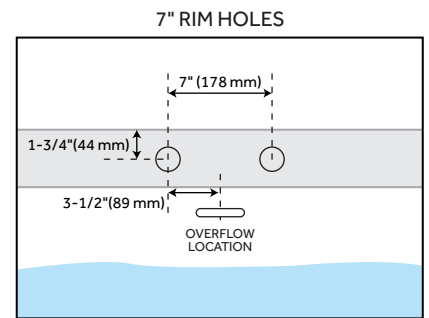

61" BOYCE ACRYLIC TUB - AIR MASSAGE

SKU: 925340-61-AIR

CODES/STANDARDS

CSA B45.5/IAPMO Z124

FEATURES

Features: Integral Drain & Overflow
Design: Modern
Product Finish: White
Length: 60-3/4"
Width: 29-3/8"
Height: 23-5/8"
Water Depth To Overflow: 14-3/16"
Drain Included: Yes
Faucet Included: No
Remote Included: Yes
Tub Overflow: Yes
Integral Drain & Overflow: Yes
Tub Material: Acrylic
Tub Interior Length: 36-3/4"
Tub Interior Width: 16-9/16"
Tap Deck: Yes
Tub Weight Uncrated (lbs): 93
Blower: Yes
Number of Jets: 12
Jet Color: White

Code:
REVISED 3/4/2022

61" BOYCE ACRYLIC TUB - AIR MASSAGE

SKU: 925340-61-AIR

All dimensions and specifications are nominal and may vary. Use actual products for accuracy in critical situations.

61" BOYCE ACRYLIC TUB - AIR MASSAGE

- 2" Above the tub rim

Security device and hose can be mounted in wall

REMOTE CONTROL

- CG+/RTC-SENSOR-WP
- 12 – 15 YEAR BATTERY LIFE

INSIDE OF BATH

- (12) MAXI AIR JETS WITH 24 OPENINGS

ELBOWS FOR AIR JETS