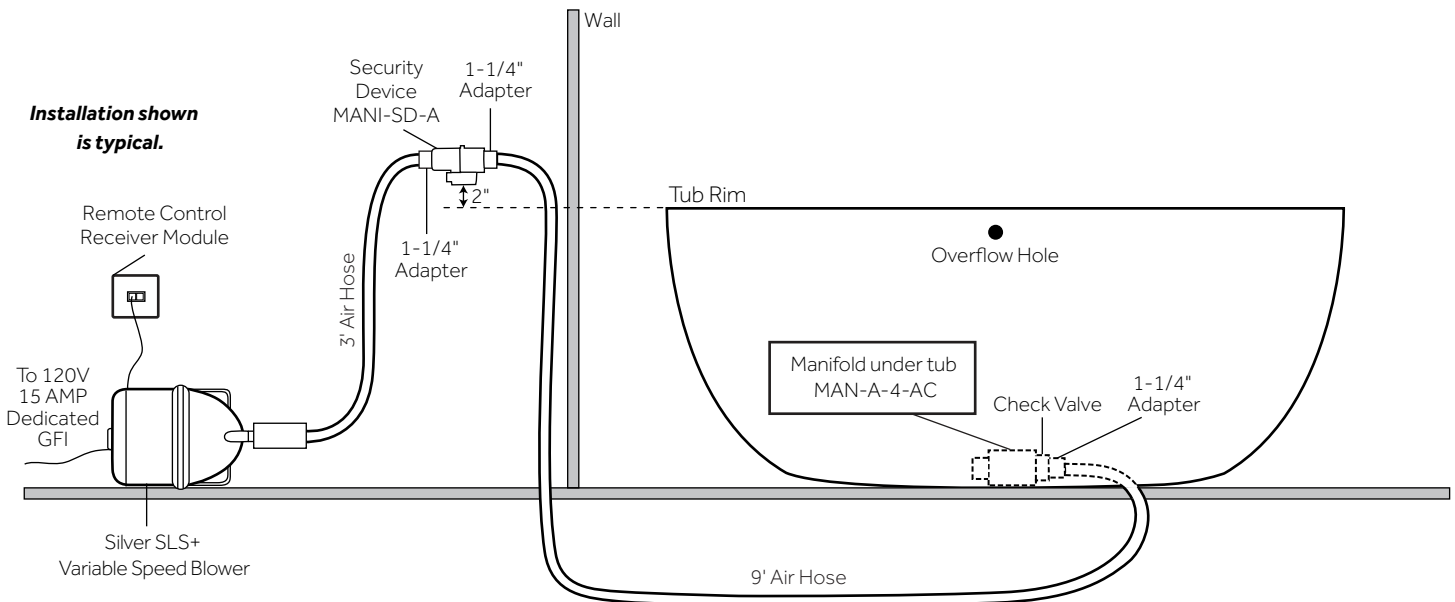

61" BOYCE ACRYLIC TUB - AIR MASSAGE

SKU: 925340-61-AIR

COMPONENTS LIST

- BM-TWP BALL CHECK VALVE JETS
- MANI-SD-A SECURITY DEVICE
- MAN-A-4-AC MANIFOLD
- SILVER SLS+ VARIABLE SPEED BLOWER

INSTALLATION

Install blower behind a wall (with an access panel) or in a closet. Blower can also be installed under floor. Ensure the security device, MANI-DS-A, is at least:

- 2" Above the tub rim

Security device and hose can be mounted in wall

REMOTE CONTROL

- CG+/RTC-SENSOR-WP
- 12 – 15 YEAR BATTERY LIFE

INSIDE OF BATH

- (12) MAXI AIR JETS WITH 24 OPENINGS

All dimensions and specifications are nominal and may vary. Use actual products for accuracy in critical situations.