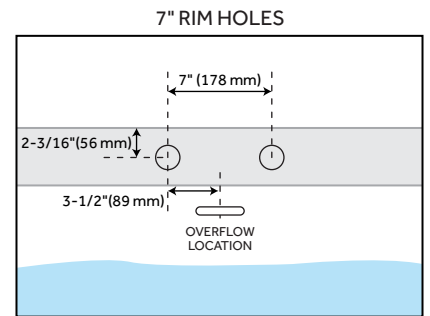

63" RASSI ACRYLIC FREESTANDING TUB

SKU: 946785

FEATURES

Features: Integral Drain & Overflow
Design: Modern
Product Finish: White
Length: 63"
Width: 31-1/2"
Height: 24"
Water Depth To Overflow: 14-3/8"
Drain Included: Yes
Faucet Included: No
Shape: Rectangle
Tub Overflow: Yes
Integral Drain & Overflow: Yes
Tub Material: Acrylic
Tub Interior Length: 47-1/4"
Tub Interior Width: 20-1/2"
Tap Deck: Yes
Faucet Drillings: No Drillings
Built-In Adjusters: Yes
Tub Weight Uncrated (lbs): 142
Tub Weight Crated (lbs): 232

CODES/STANDARDS

CSA B45.5/IAPMO Z124

Code:
REVISED 3/10/2022

63" RASSI ACRYLIC FREESTANDING TUB

SKU: 946785

All dimensions and specifications are nominal and may vary. Use actual products for accuracy in critical situations.