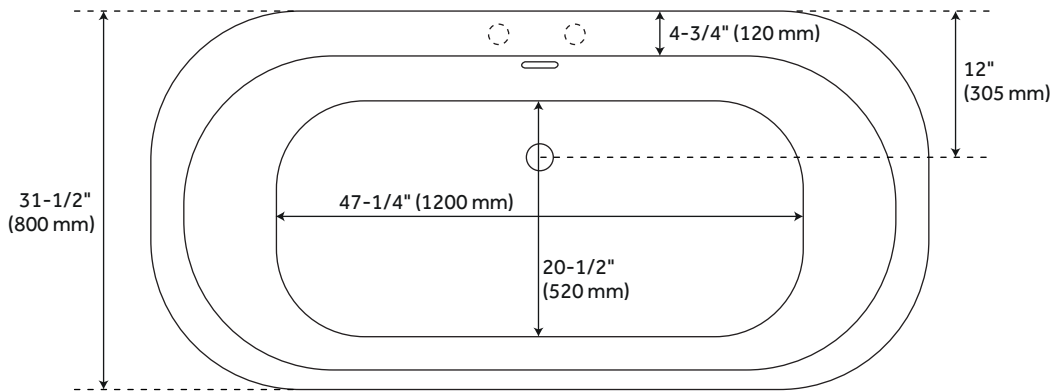

63" RASSI ACRYLIC FREESTANDING TUB

SKU: 946785

FEATURES

Features: Integral Drain & Overflow
Design: Modern
Product Finish: White
Length: 63"
Width: 31-1/2"
Height: 24"
Water Depth To Overflow: 14-3/8"
Drain Included: Yes
Faucet Included: No
Shape: Rectangle
Tub Overflow: Yes
Integral Drain & Overflow: Yes
Tub Material: Acrylic
Tub Interior Length: 47-1/4"
Tub Interior Width: 20-1/2"
Tap Deck: Yes
Faucet Drillings: No Drillings
Built-In Adjusters: Yes
Tub Weight Uncrated (lbs): 142
Tub Weight Crated (lbs): 232

CODES/STANDARDS

CSA B45.5/IAPMO Z124

Code:
REVISED 3/10/2022

63" RASSI ACRYLIC FREESTANDING TUB

SKU: 946785

All dimensions and specifications are nominal and may vary. Use actual products for accuracy in critical situations.