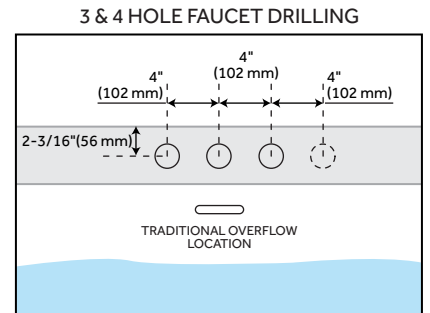

63" RASSI ACRYLIC FREESTANDING TUB

SKU: 946785

All dimensions and specifications are nominal and may vary. Use actual products for accuracy in critical situations.