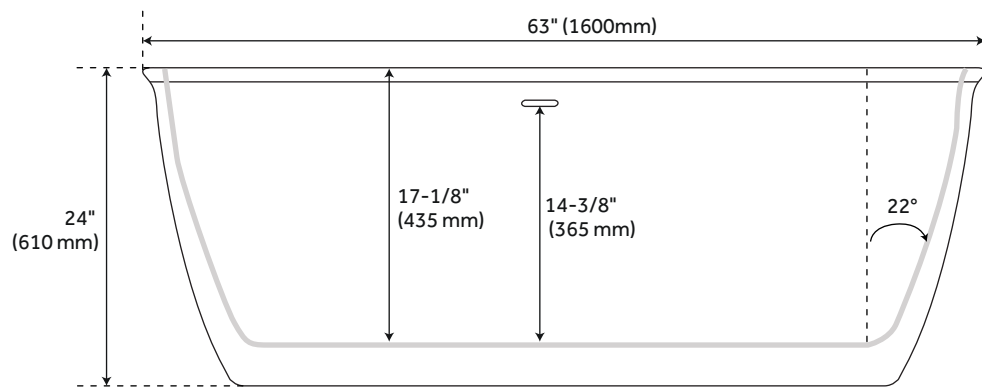

63" RASSI ACRYLIC FREESTANDING TUB

SKU: 946785

FEATURES

Features: Integral Drain & Overflow
Design: Modern
Product Finish: White
Length: 63"
Width: 31-1/2"
Height: 24"
Water Depth To Overflow: 14-3/8"
Drain Included: Yes
Faucet Included: No
Shape: Rectangle
Tub Overflow: Yes
Integral Drain & Overflow: Yes
Tub Material: Acrylic
Tub Interior Length: 47-1/4"
Tub Interior Width: 20-1/2"
Tap Deck: Yes
Faucet Drillings: No Drillings
Built-In Adjusters: Yes
Tub Weight Uncrated (lbs): 142
Tub Weight Crated (lbs): 232

CODES/STANDARDS

CSA B45.5/IAPMO Z124

Code:
REVISED 3/10/2022

63" RASSI ACRYLIC FREESTANDING TUB

SKU: 946785

All dimensions and specifications are nominal and may vary. Use actual products for accuracy in critical situations.