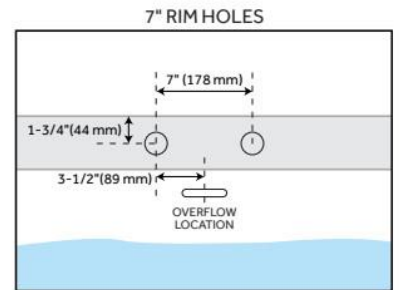

70" BOYCE ACRYLIC TUB

SKU: 925339-70

Code: SH481150, SH481157

REVISED 8/14/2024