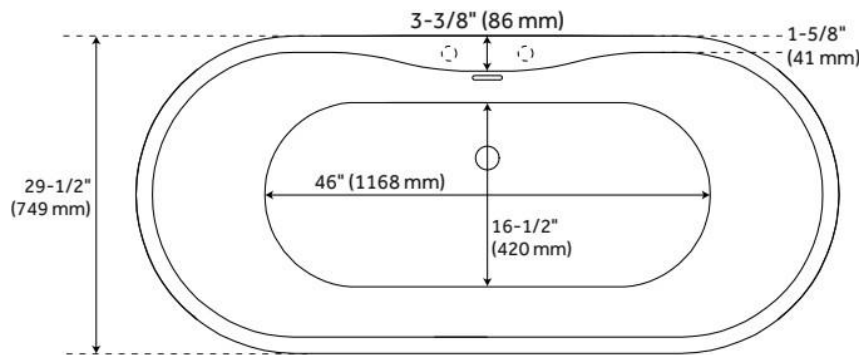

70" BOYCE ACRYLIC TUB

SKU: 925339-70

Code: SH481150, SH481157

REVISED 8/14/2024