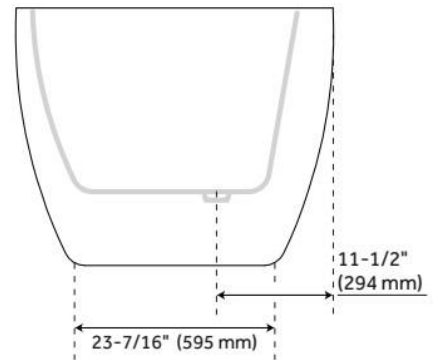

70" BOYCE ACRYLIC TUB

SKU: 925339-70

Code: SH481150, SH481157

REVISED 8/14/2024