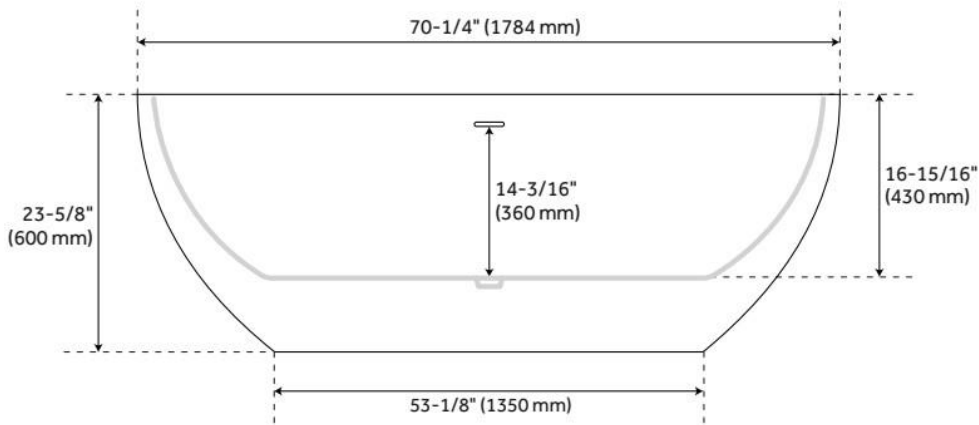

70" BOYCE ACRYLIC TUB

SKU: 925339-70

Code: SH481150, SH481157

REVISED 8/14/2024