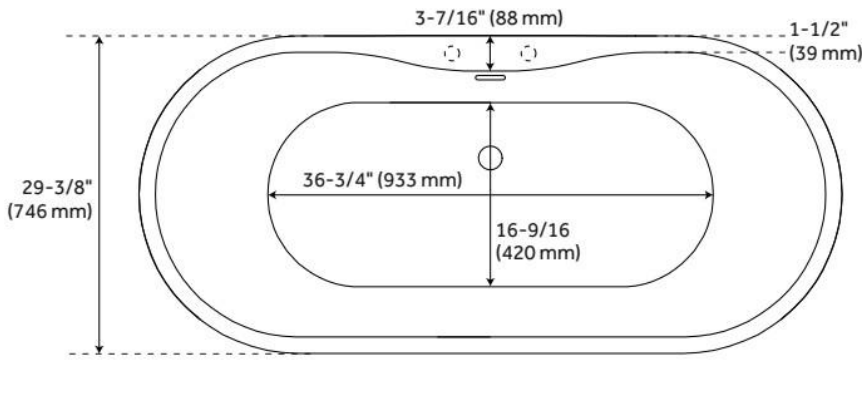

61" BOYCE ACRYLIC FREESTANDING TUB

SKU: 925339-61

Code: SH481128, SH481129

REVISED 8/14/2024