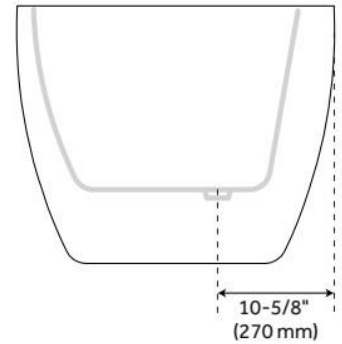

61" BOYCE ACRYLIC FREESTANDING TUB

SKU: 925339-61

Code: SH481128, SH481129

REVISED 8/14/2024