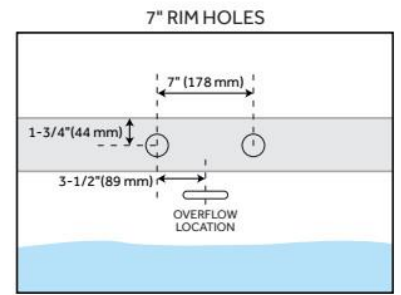

61" BOYCE ACRYLIC FREESTANDING TUB

SKU: 925339-61

Code: SH481128, SH481129

REVISED 8/14/2024