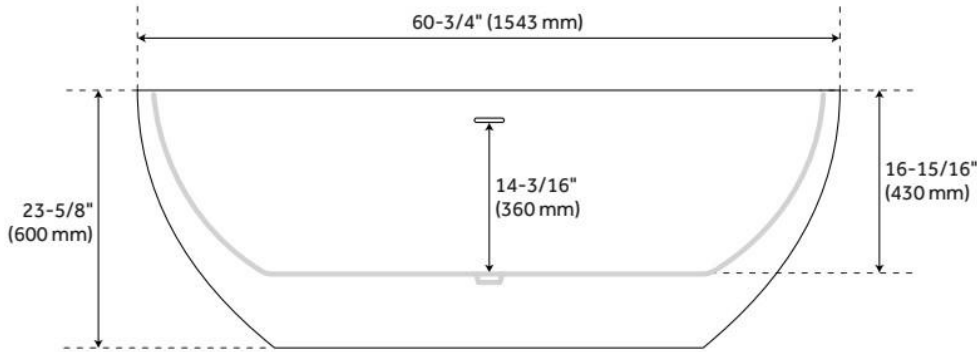

61" BOYCE ACRYLIC FREESTANDING TUB

SKU: 925339-61

Code: SH481128, SH481129

REVISED 8/14/2024