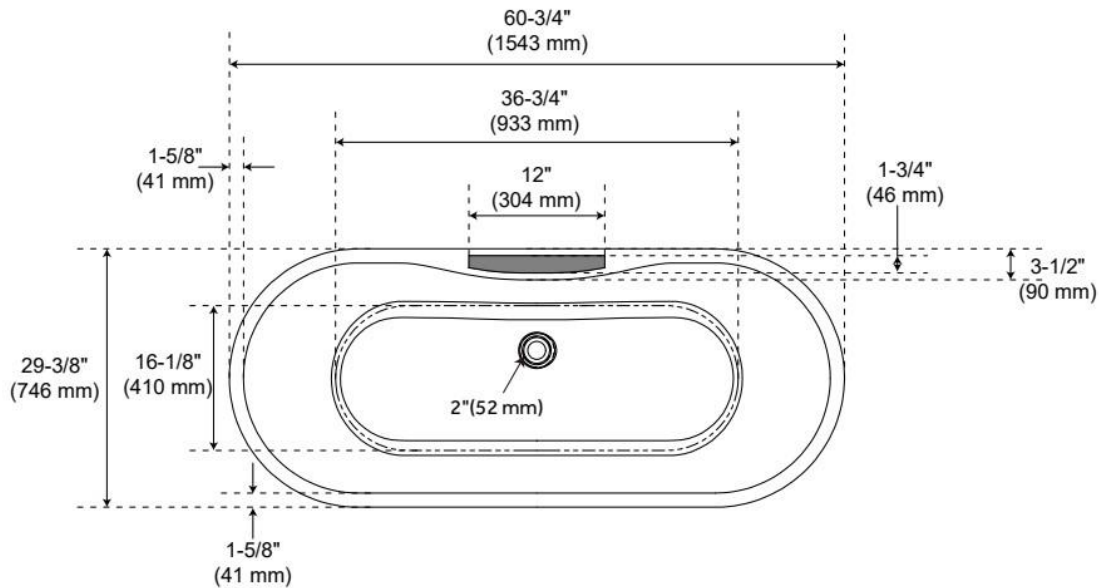

61" BOYCE ACRYLIC FREESTANDING TUB

SKU: 925339-61

Code: SH481128, SH481129

REVISED 12/13/2024