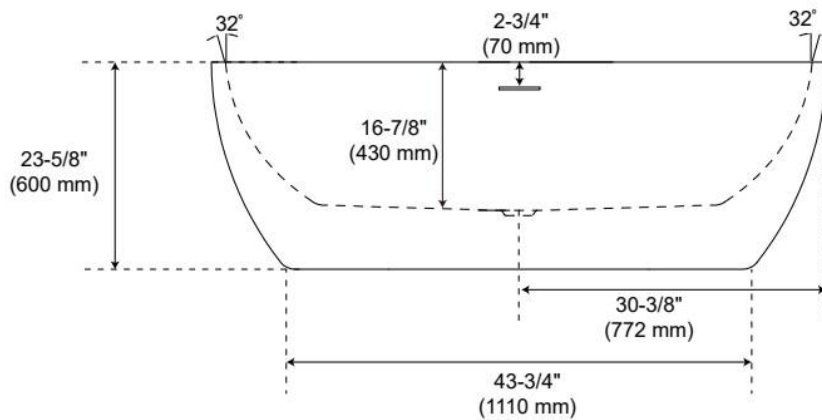

61" BOYCE ACRYLIC FREESTANDING TUB

SKU: 925339-61

Code: SH481128, SH481129

REVISED 12/13/2024