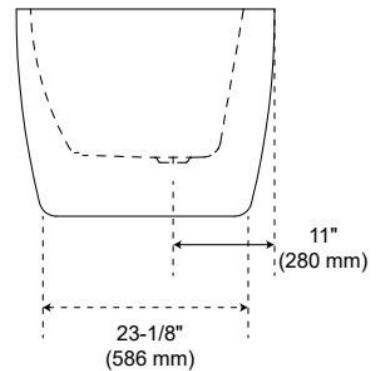

61" BOYCE ACRYLIC FREESTANDING TUB

SKU: 925339-61

Code: SH481128, SH481129

REVISED 12/13/2024