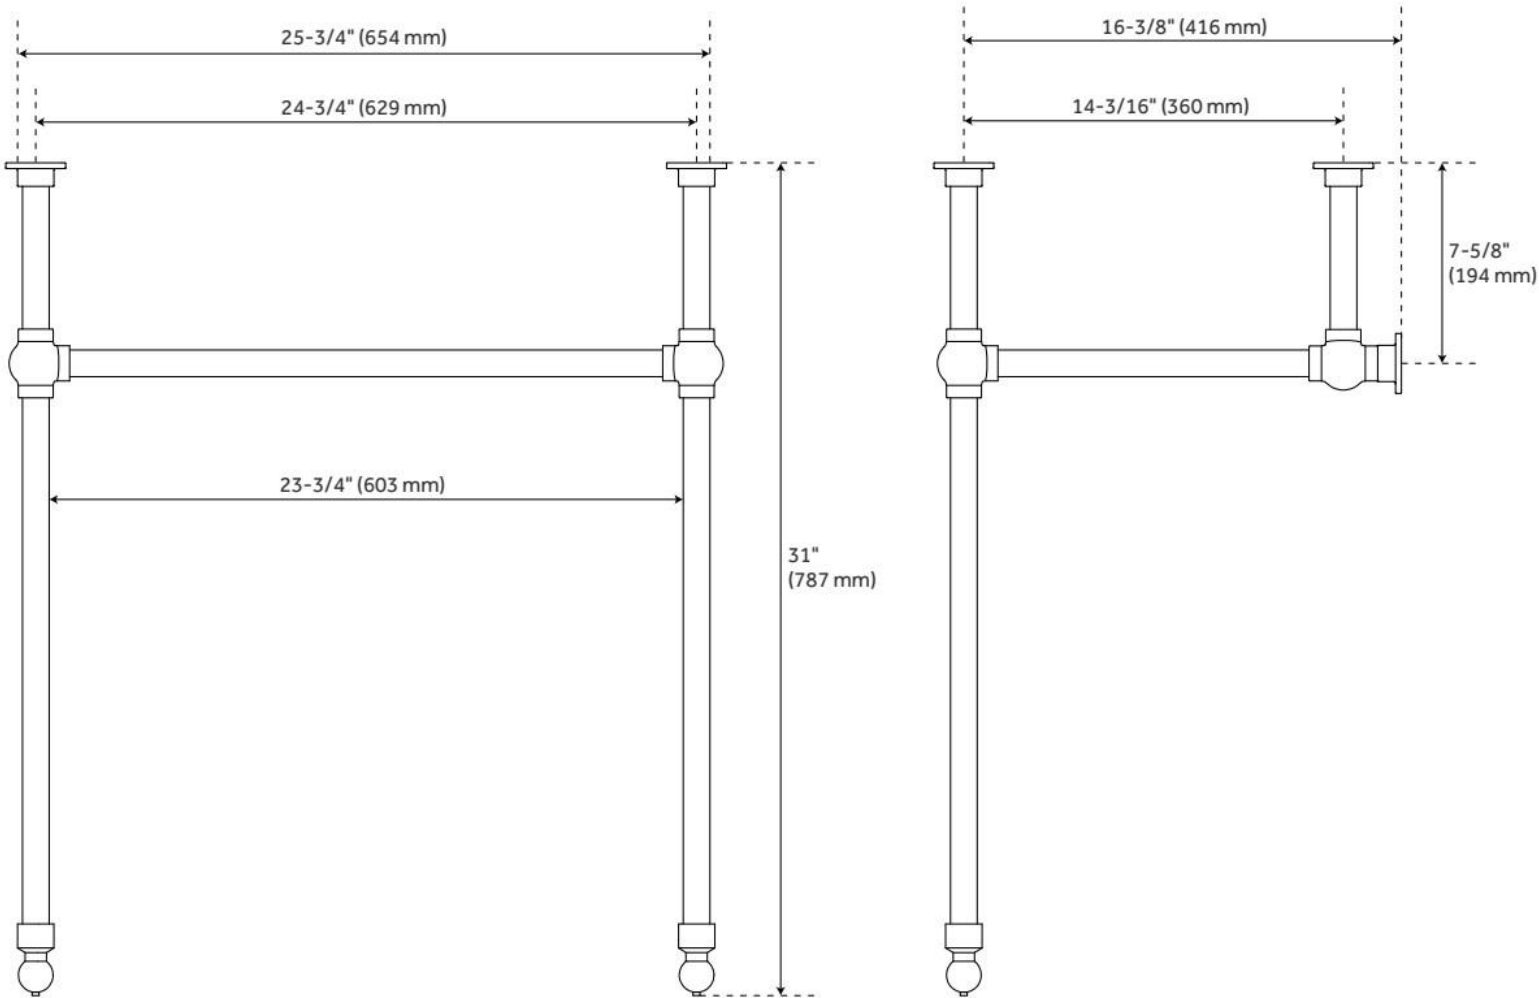

30" CIERRA CONSOLE SINK WITH BRASS STAND

SKU: 912178

Code: SH480511, SH480512, SH480513, SH480514, SH480515

FEATURES

Material: Vitreous China
Product Finish: White
Installation Type: Console
Shape: Specialty
Drain Placement: Center
Fits Drain Hole Size: 1-1/2"
Faucet Centers: 8" Widespread
Overflow Hole: Yes
Mounting Hardware Included: Yes

ASME A112.19.2/CSA B45.1, LISTED ID: SHCI129030WH

ADDITIONAL FEATURES

- Includes counter top with integral sink and brass stand.

REVISED 7/12/2024

30" CIERRA CONSOLE SINK WITH BRASS STAND

SKU: 912178

Code: SH480511, SH480512, SH480513, SH480514, SH480515

REVISED 7/12/2024

30" CIERRA CONSOLE SINK WITH BRASS STAND

SKU: 912178

Code: SH480511, SH480512, SH480513, SH480514, SH480515

REVISED 7/12/2024