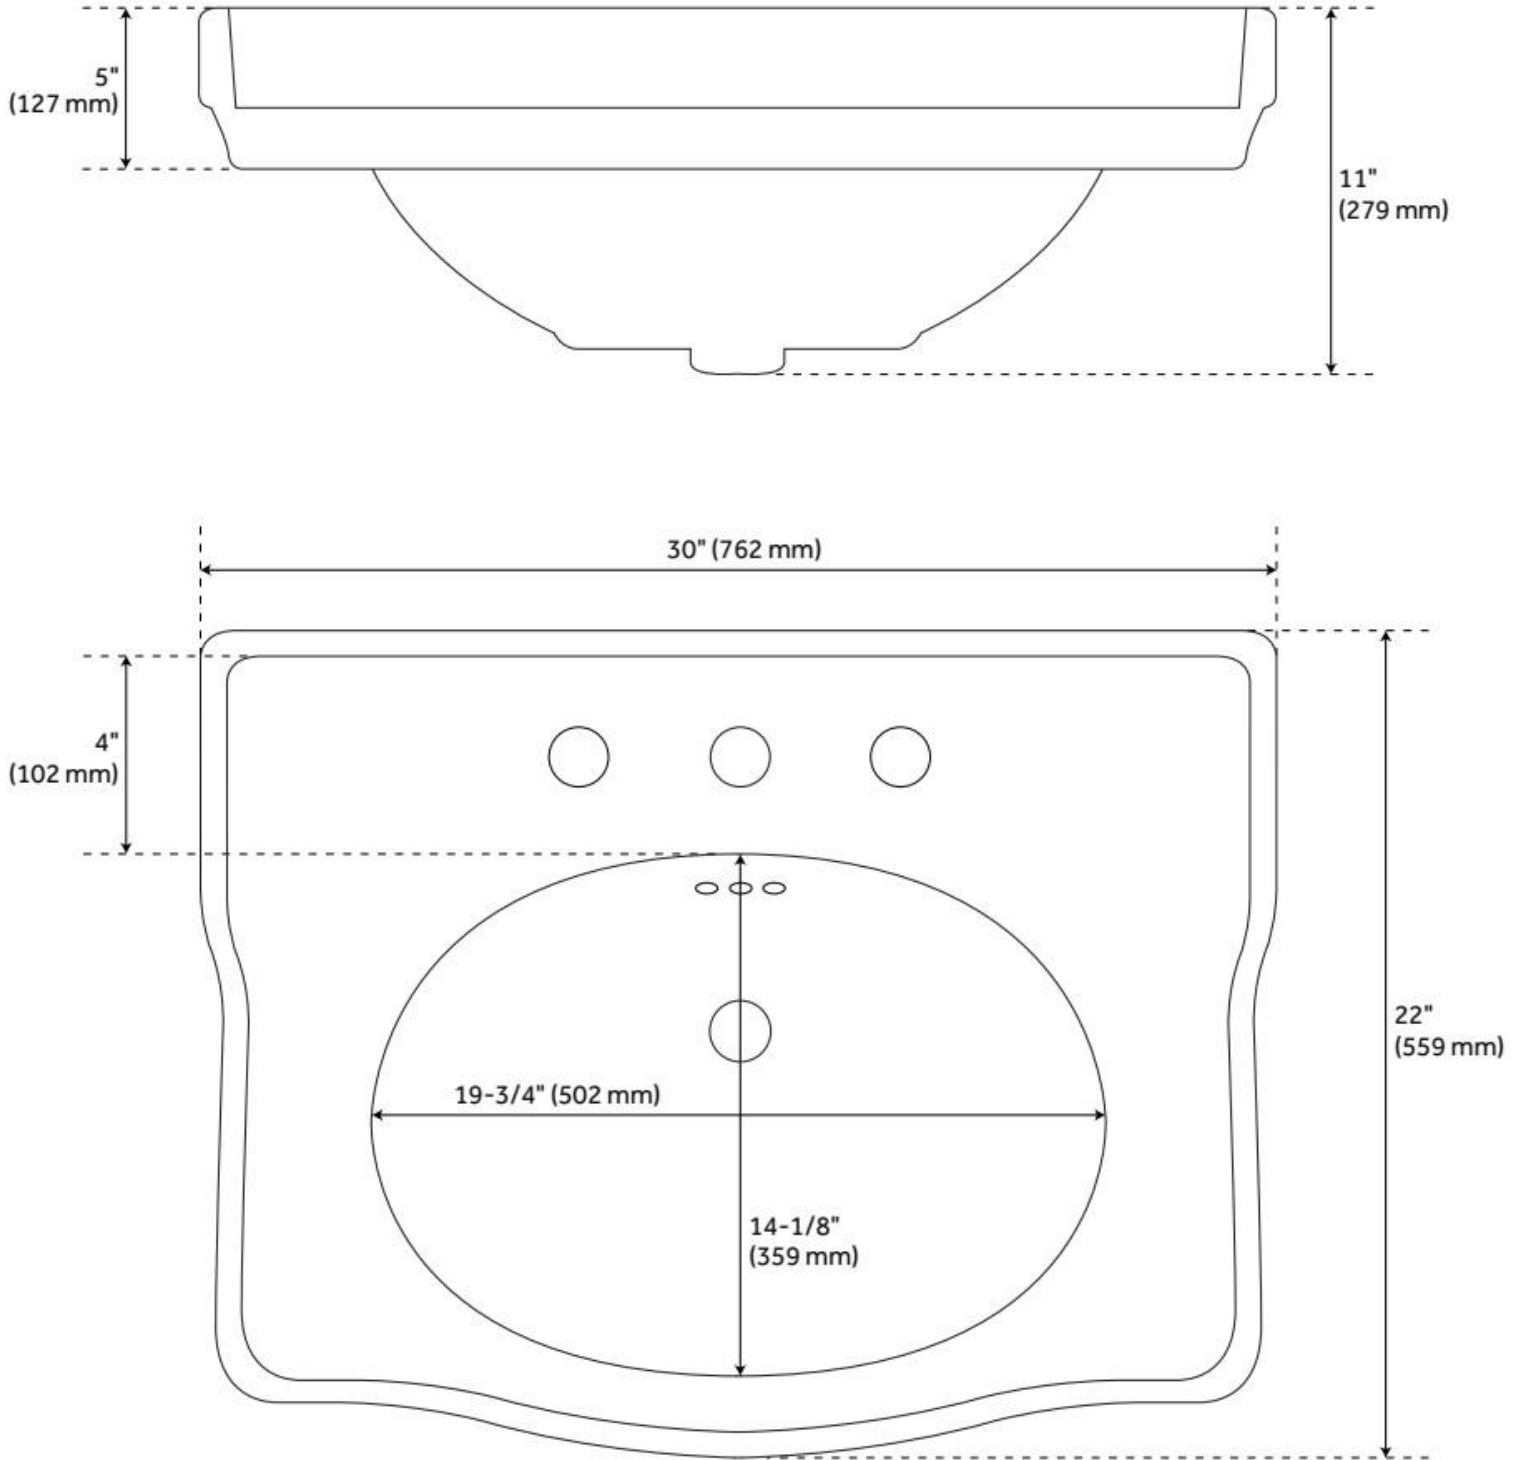

30" CIERRA CONSOLE SINK WITH BRASS STAND

SKU: 912178

Code: SH480511, SH480512, SH480513, SH480514, SH480515

FEATURES

Material: Vitreous China
Product Finish: White
Installation Type: Console
Shape: Specialty
Drain Placement: Center
Fits Drain Hole Size: 1-1/2"
Faucet Centers: 8" Widespread
Overflow Hole: Yes
Mounting Hardware Included: Yes

ASME A112.19.2/CSA B45.1, LISTED ID: SHCI129030WH

ADDITIONAL FEATURES

- Includes counter top with integral sink and brass stand.

REVISED 7/12/2024

30" CIERRA CONSOLE SINK WITH BRASS STAND

SKU: 912178

Code: SH480511, SH480512, SH480513, SH480514, SH480515

REVISED 7/12/2024

30" CIERRA CONSOLE SINK WITH BRASS STAND

SKU: 912178

Code: SH480511, SH480512, SH480513, SH480514, SH480515

REVISED 7/12/2024