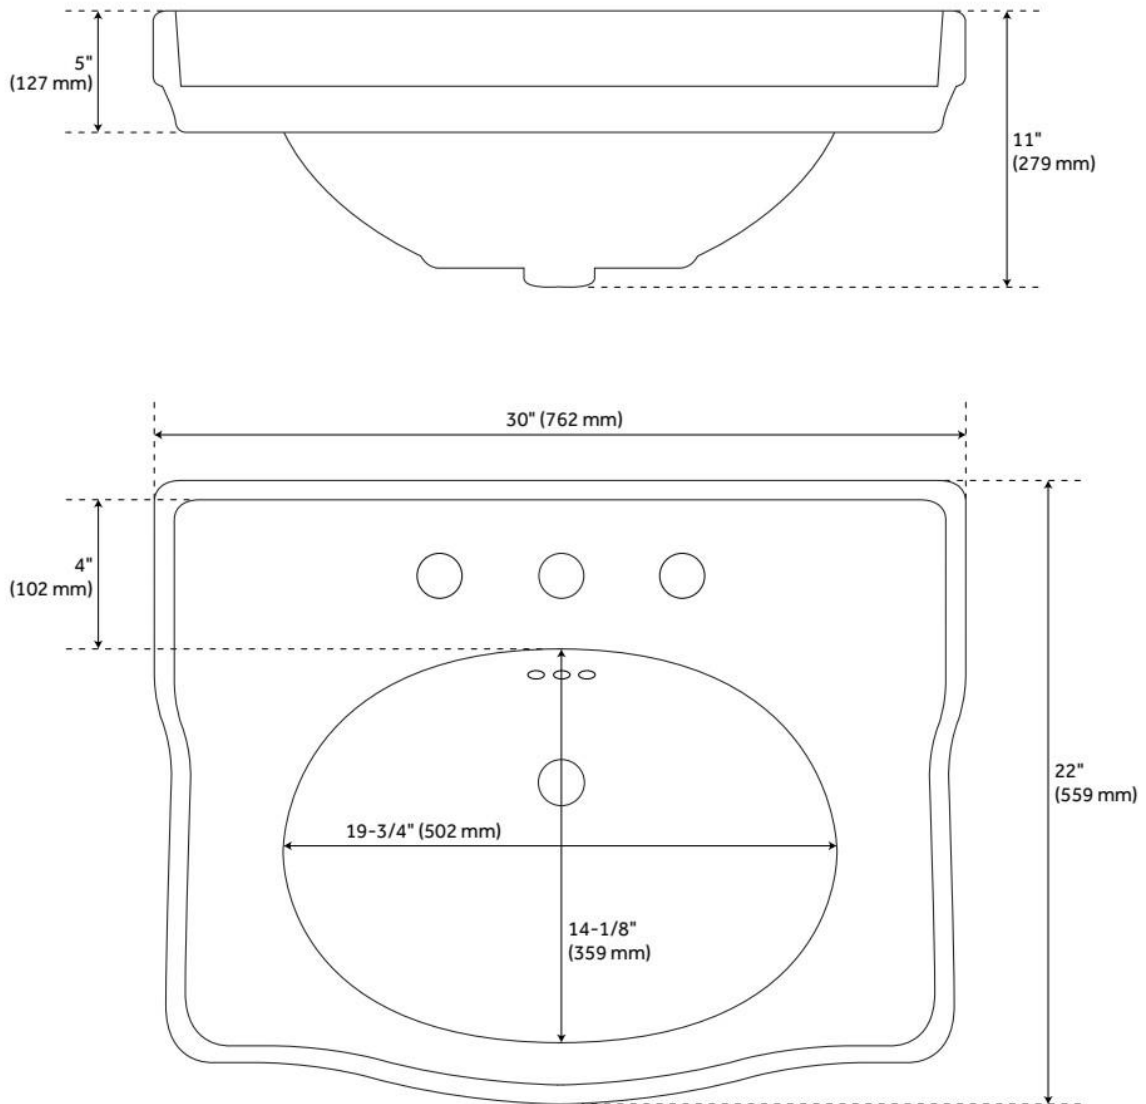

30" CIERRA CONSOLE SINK WITH TWO TONE BRASS STAND - BLACK & GOLD

SKU: 480517
Code: SH480517

FEATURES

Material: Porcelain
Product Finish: White
Installation Type: Console
Shape: Specialty
Drain Placement: Center
Fits Drain Hole Size: 1-1/2"
Faucet Centers: 8" Widespread
Overflow Hole: Yes
Mounting Hardware Included: Yes

ASME A112.19.2/CSA B45.1, LISTED ID: SHCI129030WH

ADDITIONAL FEATURES

- 1" OD brass tubing.
- This sink is accented with a console support stand.
- Mounting hardware not included.

REVISED 7/19/2024

30" CIERRA CONSOLE SINK WITH TWO TONE BRASS STAND - BLACK & GOLD

SKU: 480517
Code: SH480517

REVISED 7/19/2024

30" CIERRA CONSOLE SINK WITH TWO TONE BRASS STAND - BLACK & GOLD

SKU: 480517
Code: SH480517

REVISED 7/19/2024