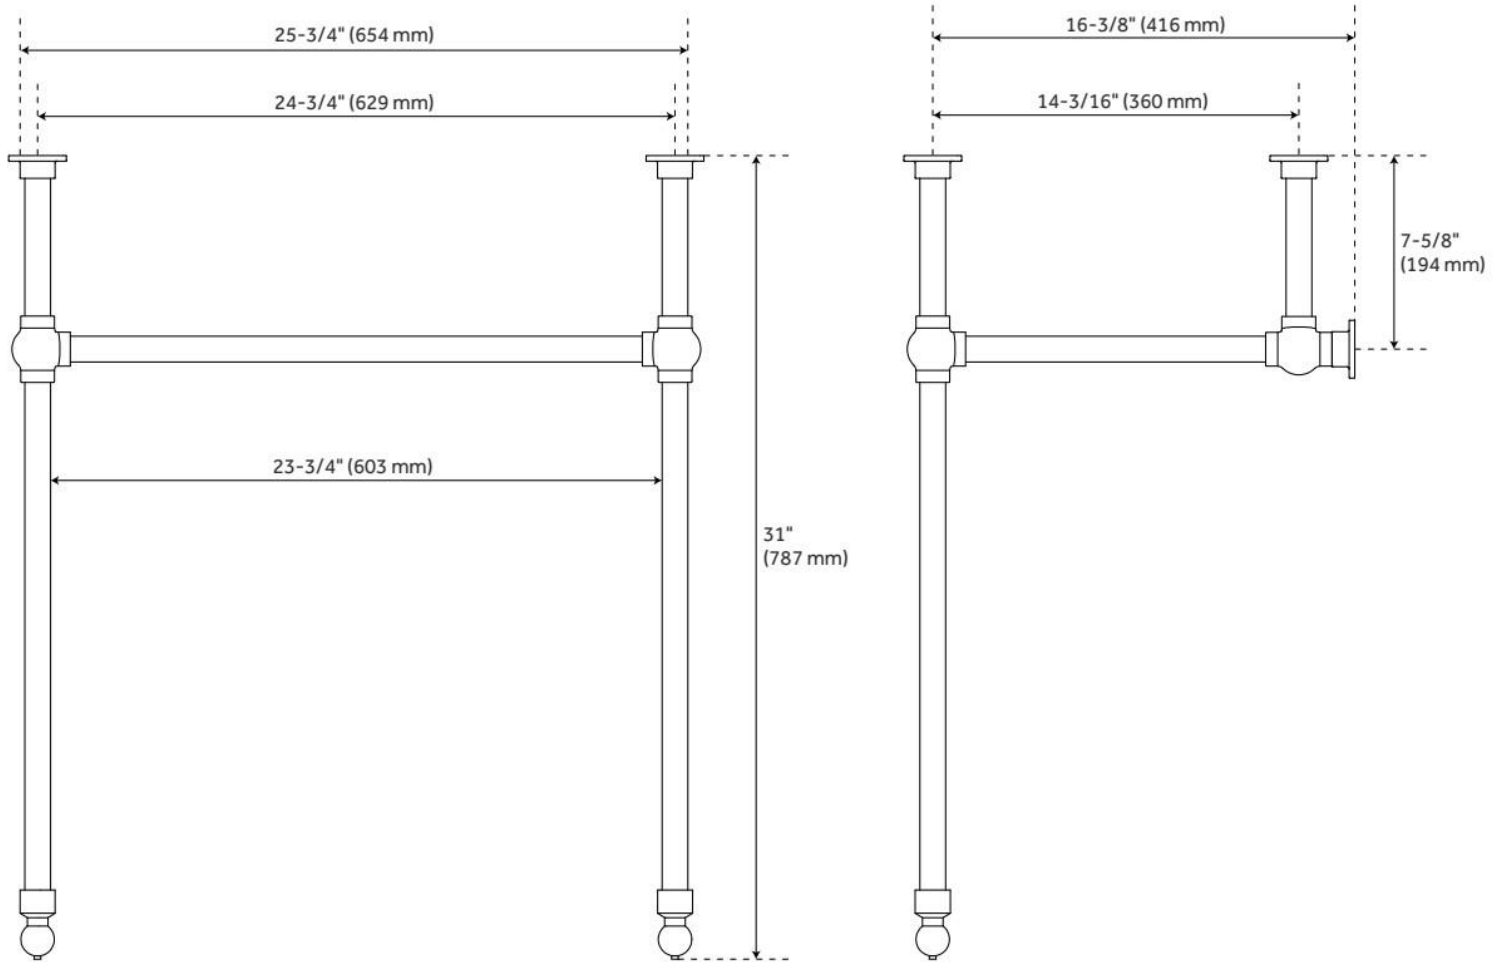

30" CIERRA CONSOLE SINK WITH TWO TONE BRASS STAND - BLACK & GOLD

SKU: 480517
Code: SH480517

FEATURES

Material: Porcelain
Product Finish: White
Installation Type: Console
Shape: Specialty
Drain Placement: Center
Fits Drain Hole Size: 1-1/2"
Faucet Centers: 8" Widespread
Overflow Hole: Yes
Mounting Hardware Included: Yes

ASME A112.19.2/CSA B45.1, LISTED ID: SHCI129030WH

ADDITIONAL FEATURES

- 1" OD brass tubing.
- This sink is accented with a console support stand.
- Mounting hardware not included.

REVISED 7/19/2024

30" CIERRA CONSOLE SINK WITH TWO TONE BRASS STAND - BLACK & GOLD

SKU: 480517
Code: SH480517

REVISED 7/19/2024

30" CIERRA CONSOLE SINK WITH TWO TONE BRASS STAND - BLACK & GOLD

SKU: 480517
Code: SH480517

REVISED 7/19/2024