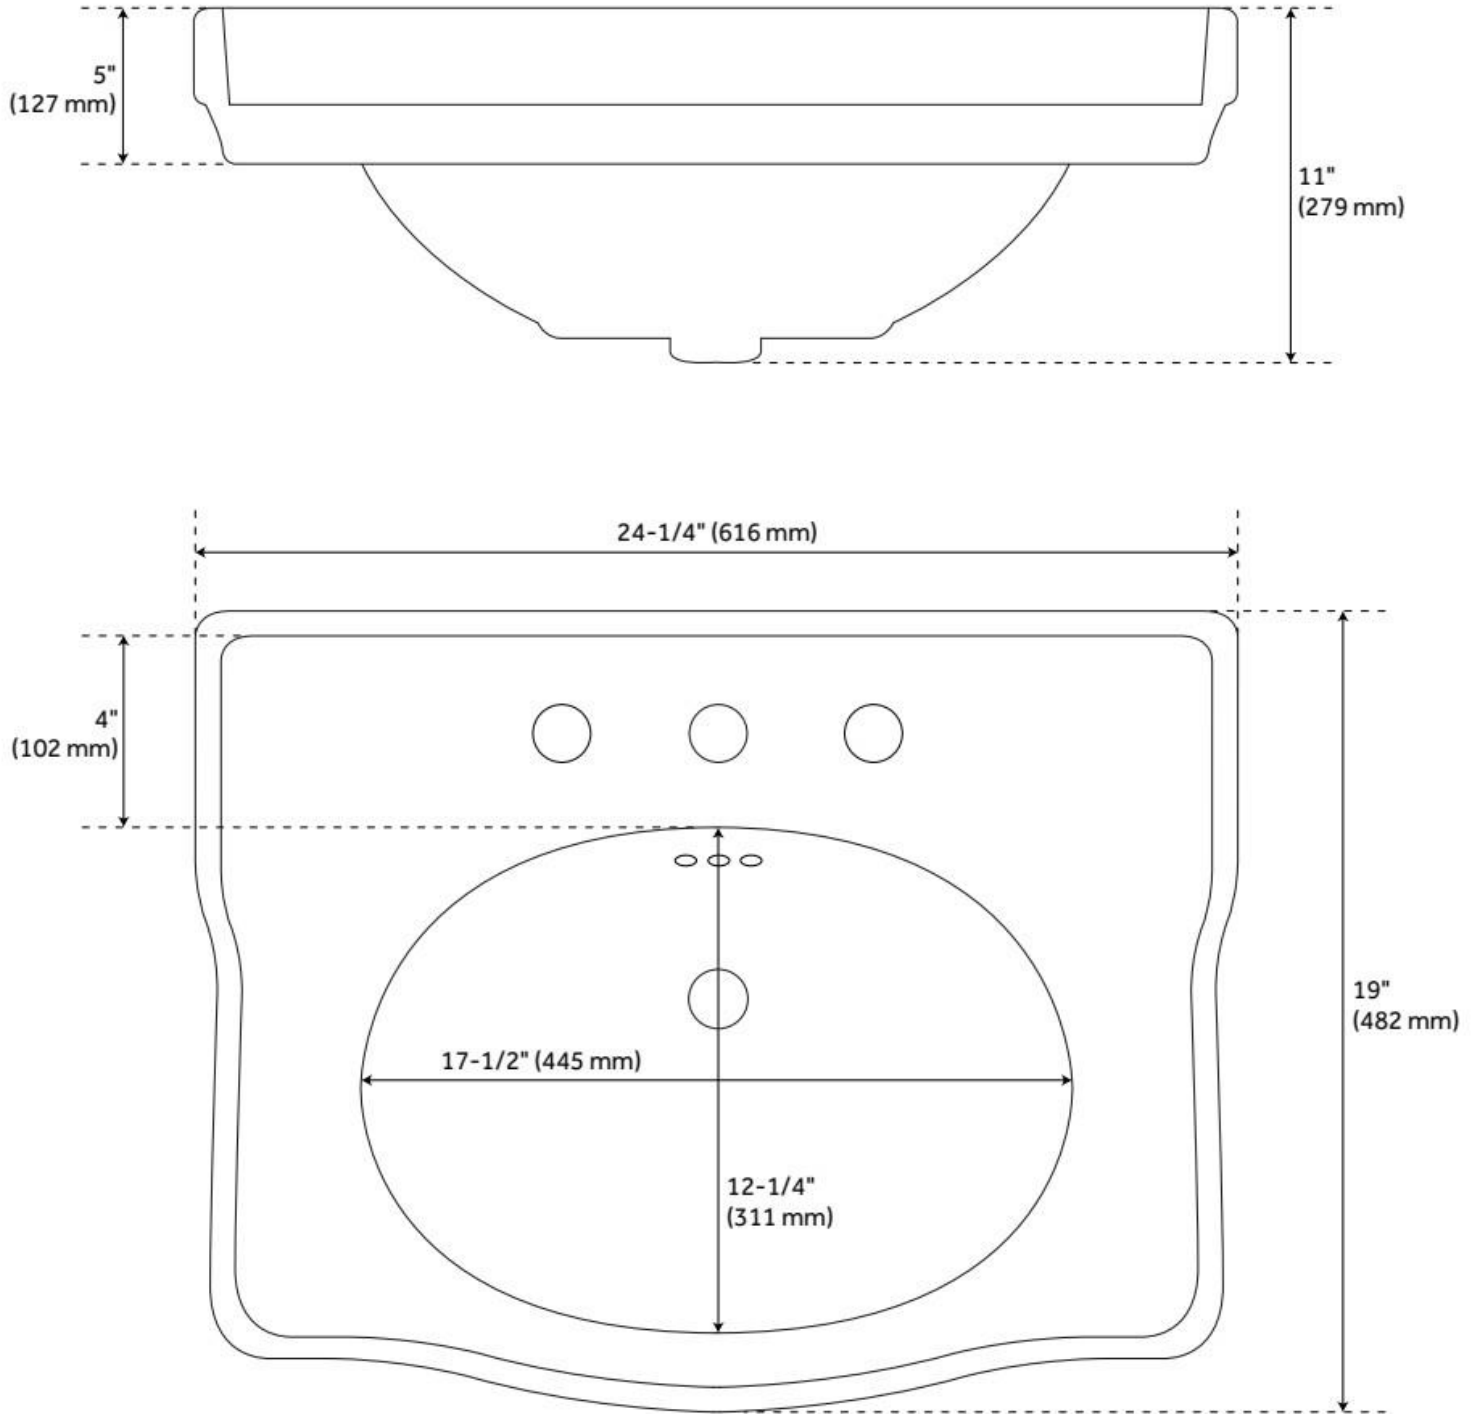

## FEATURES

Material: Porcelain  
Product Finish: White  
Installation Type: Console  
Shape: Specialty  
Drain Placement: Center  
Fits Drain Hole Size: 1-1/2"  
Faucet Centers: 8" Widespread  
Overflow Hole: Yes  
Mounting Hardware Included: Yes

## ADDITIONAL FEATURES

- 1" OD brass tubing.
- Mounting hardware not included.

REVISED 7/12/2024

# 24" CIERRA CONSOLE SINK WITH BRASS STAND

SKU: 927507

Code: SH480504, SH480505, SH480506, SH480507, SH480508

REVISED 7/12/2024