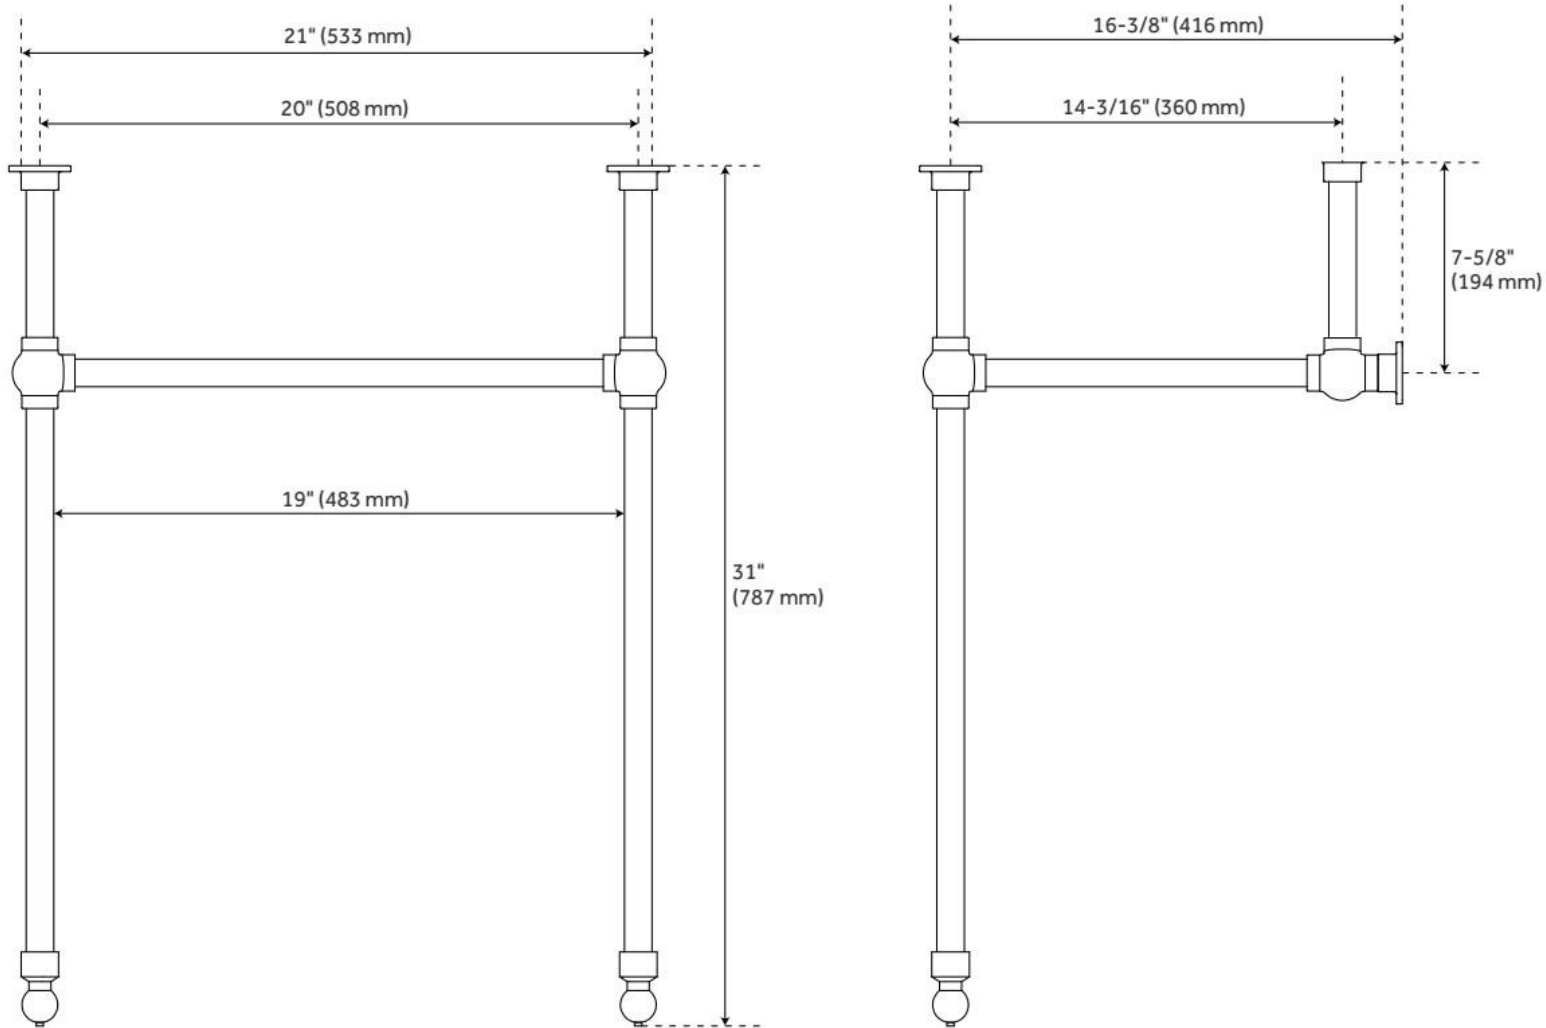

## FEATURES

Material: Porcelain  
Product Finish: White  
Installation Type: Console  
Shape: Specialty  
Drain Placement: Center  
Fits Drain Hole Size: 1-1/2"  
Faucet Centers: 8" Widespread  
Overflow Hole: Yes  
Mounting Hardware Included: Yes

## ADDITIONAL FEATURES

- 1" OD brass tubing.
- Mounting hardware not included.

REVISED 7/12/2024

# 24" CIERRA CONSOLE SINK WITH BRASS STAND

SKU: 927507

Code: SH480504, SH480505, SH480506, SH480507, SH480508

REVISED 7/12/2024