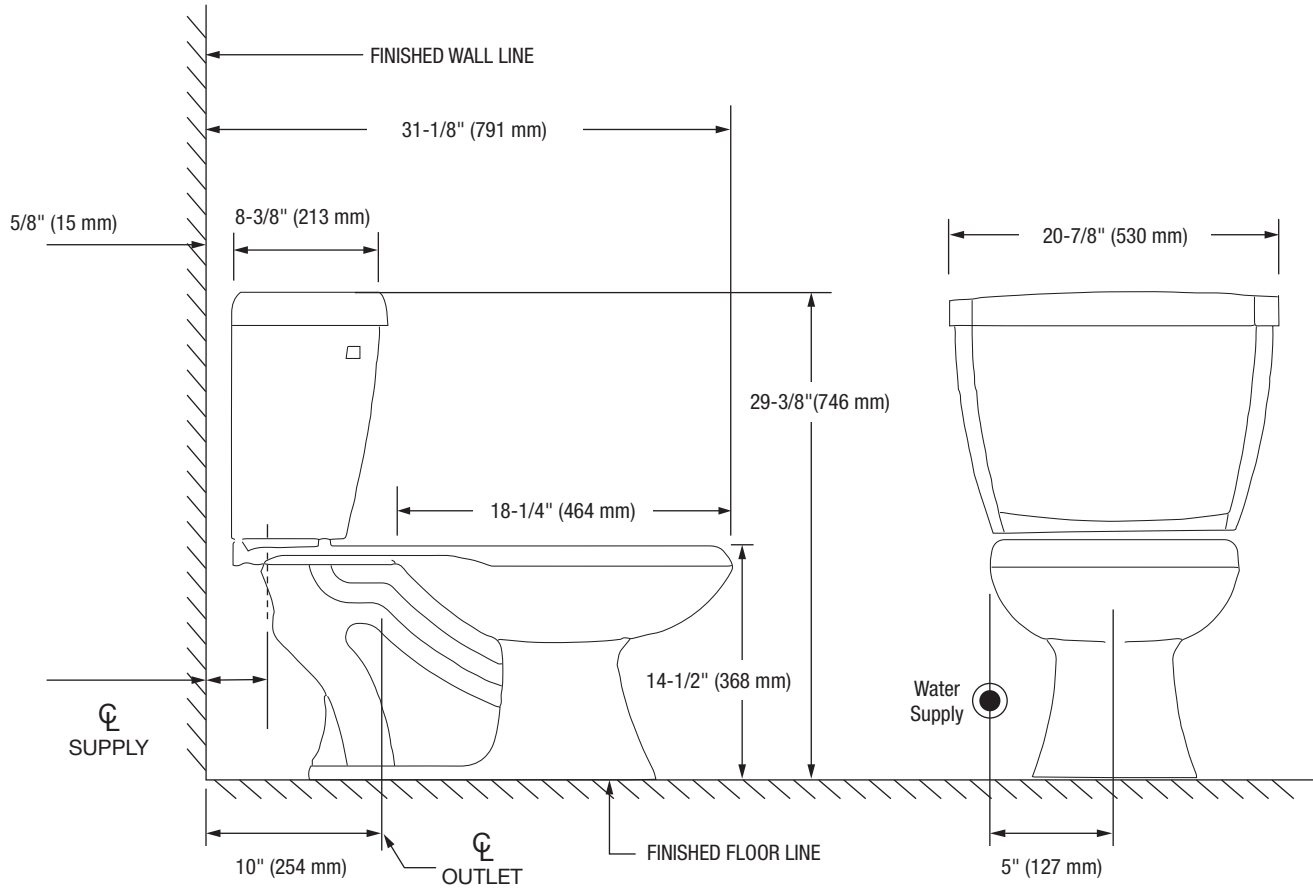

Gilpin

Two-Piece Round Front Toilet

Product Features

- 1.0 GPF
- Pressure Assist Equipped with EcoFlush Pressure Assist System
- Vitreous China
- 14-1/8" Round Front Bowl
- Rough-in: 10"
- Flush Valve: 3"
- Trapway: 2" Fully Glazed
- Water Spot: 13-1/2" x 11"
- Side Mounted Chrome Trip Lever
- Sanitary bar on bowl for easy cleaning
- Quick connect, three-bolt tank-to-bowl installation

Gilpin

Two-Piece Elongated Toilet

Product Features

- 1.0 GPF
- Pressure Assist Equipped with EcoFlush Pressure Assist System
- Vitreous China
- 14-1/2" Elongated Bowl
- Rough-in: 10"
- Flush Valve: 3"
- Trapway: 2" Fully Glazed
- Water Spot: 13-1/2" x 11"
- Side Mounted Chrome Trip Lever
- Sanitary bar on bowl for easy cleaning
- Quick connect, three-bolt tank-to-bowl installation

Gilpin

Two-Piece Elongated Toilet

Note: All dimensions and specifications are nominal and may vary: Dimensions of 8" and greater have a tolerance of +3%. Dimensions less than 8" have a tolerance of +5%.

Gilpin

Two-Piece Elongated Toilet

Product Features

- 1.0 GPF
- Pressure Assist Equipped with EcoFlush Pressure Assist System
- Vitreous China
- 17" Elongated ADA Bowl
- Rough-in: 10"
- Flush Valve: 3"
- Trapway: 2" Fully Glazed
- Water Spot: 13-1/2" x 11"
- Side Mounted Chrome Trip Lever
- Sanitary bar on bowl for easy cleaning
- Quick connect, three-bolt tank-to-bowl installation