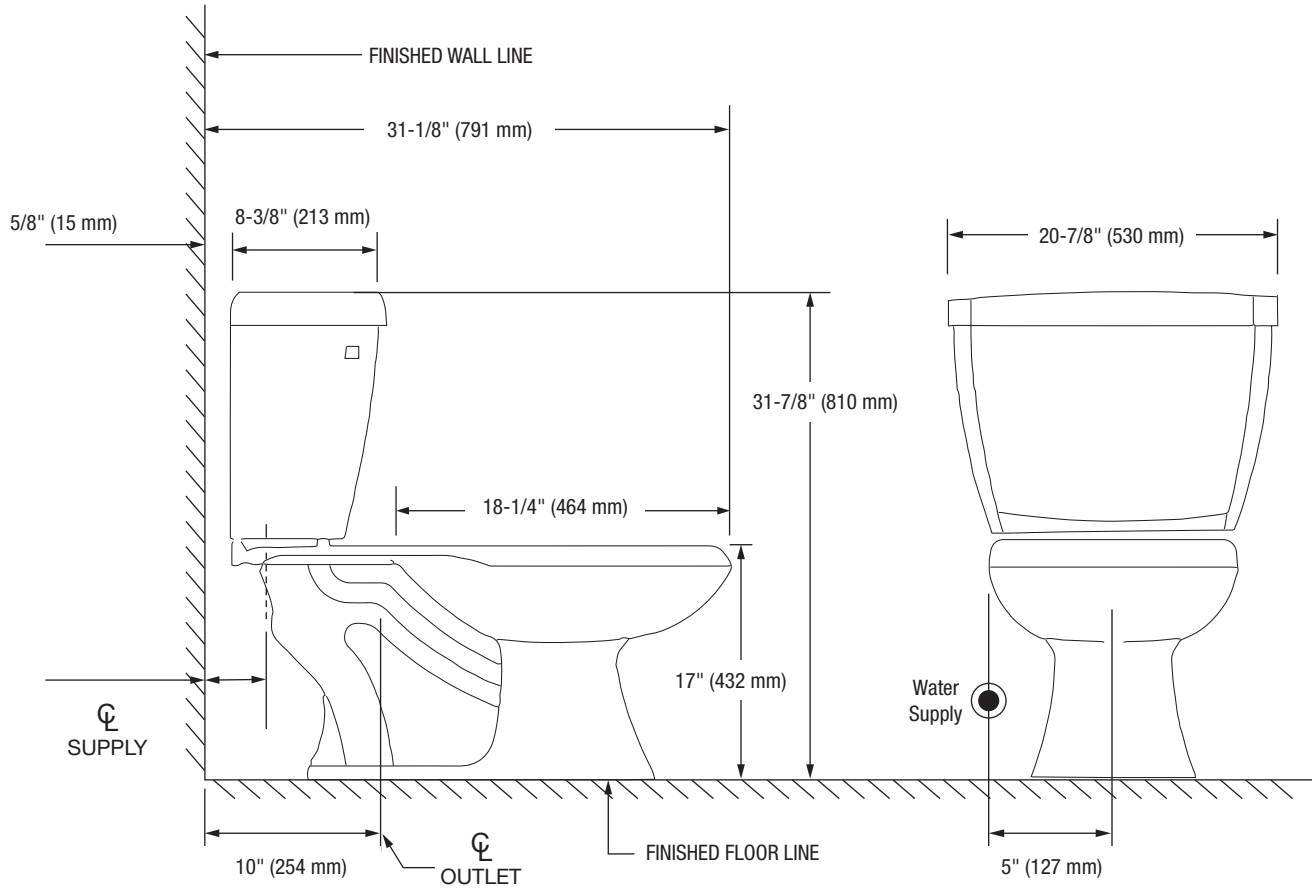

Gilpin

Two-Piece Elongated Toilet

Product Features

- 1.0 GPF
- Pressure Assist Equipped with EcoFlush Pressure Assist System
- Vitreous China
- 14-1/2" Elongated Bowl
- Rough-in: 10"
- Flush Valve: 3"
- Trapway: 2" Fully Glazed
- Water Spot: 13-1/2" x 11"
- Side Mounted Chrome Trip Lever
- Sanitary bar on bowl for easy cleaning
- Quick connect, three-bolt tank-to-bowl installation

Gilpin

Two-Piece Elongated Toilet

Note: All dimensions and specifications are nominal and may vary: Dimensions of 8" and greater have a tolerance of +3%. Dimensions less than 8" have a tolerance of +5%.

Gilpin

Two-Piece Elongated Toilet

Product Features

- 1.0 GPF
- Pressure Assist Equipped with EcoFlush Pressure Assist System
- Vitreous China
- 17" Elongated ADA Bowl
- Rough-in: 10"
- Flush Valve: 3"
- Trapway: 2" Fully Glazed
- Water Spot: 13-1/2" x 11"
- Side Mounted Chrome Trip Lever
- Sanitary bar on bowl for easy cleaning
- Quick connect, three-bolt tank-to-bowl installation