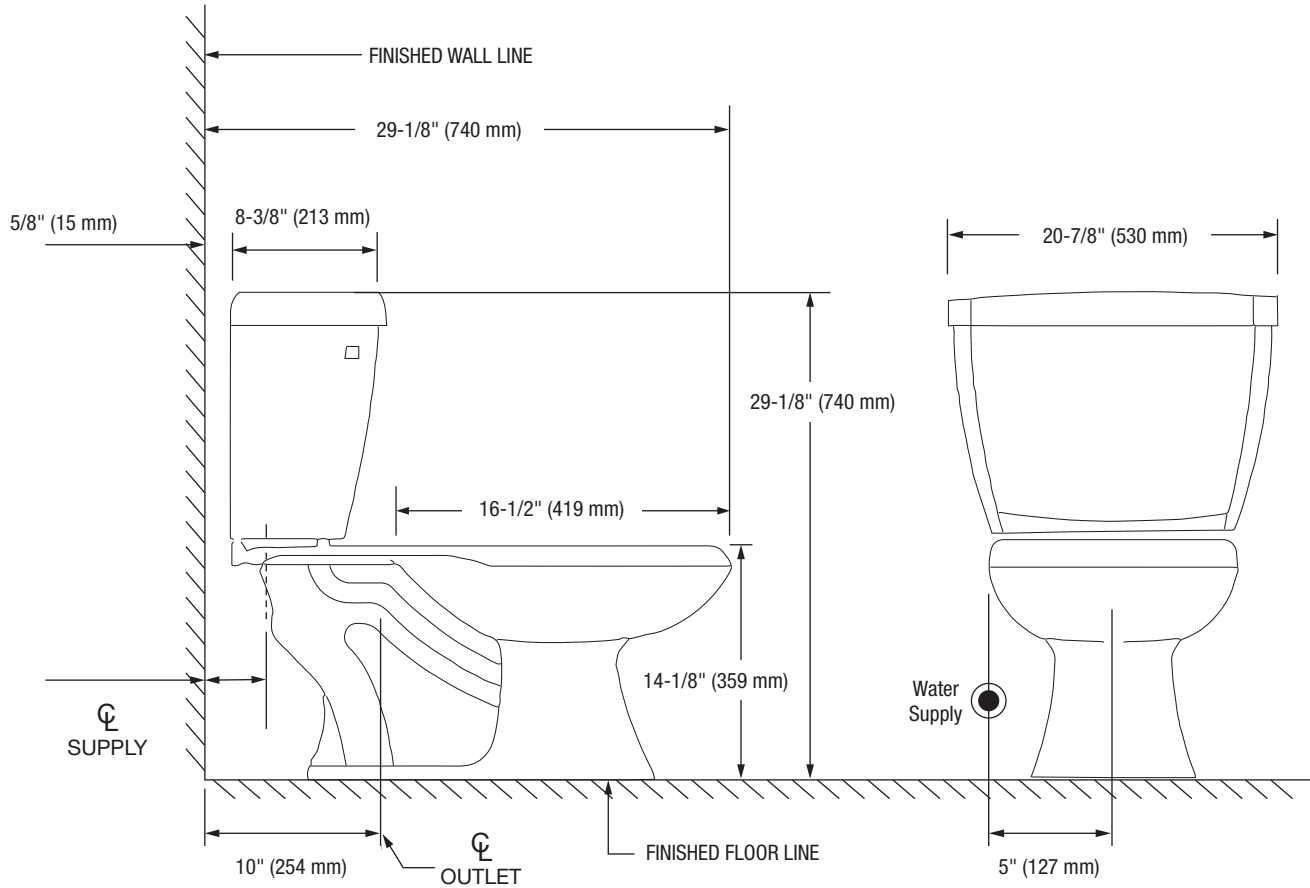

Gilpin

Two-Piece Round Front Toilet

Product Features

- 1.0 GPF
- Pressure Assist Equipped with EcoFlush Pressure Assist System
- Vitreous China
- 14-1/8" Round Front Bowl
- Rough-in: 10"
- Flush Valve: 3"
- Trapway: 2" Fully Glazed
- Water Spot: 13-1/2" x 11"
- Side Mounted Chrome Trip Lever
- Sanitary bar on bowl for easy cleaning
- Quick connect, three-bolt tank-to-bowl installation

FERGUSON.COM/PROFLO

Gilpin

Two-Piece Round Front Toilet

Note: All dimensions and specifications are nominal and may vary: Dimensions of 8" and greater have a tolerance of +3%. Dimensions less than 8" have a tolerance of +5%.

Gilpin

Two-Piece Elongated Toilet

Product Features

- 1.0 GPF
- Pressure Assist Equipped with EcoFlush Pressure Assist System
- Vitreous China
- 14-1/2" Elongated Bowl
- Rough-in: 10"
- Flush Valve: 3"
- Trapway: 2" Fully Glazed
- Water Spot: 13-1/2" x 11"
- Side Mounted Chrome Trip Lever
- Sanitary bar on bowl for easy cleaning
- Quick connect, three-bolt tank-to-bowl installation

Gilpin

Two-Piece Elongated Toilet

Product Features

- 1.0 GPF
- Pressure Assist Equipped with EcoFlush Pressure Assist System
- Vitreous China
- 17" Elongated ADA Bowl
- Rough-in: 10"
- Flush Valve: 3"
- Trapway: 2" Fully Glazed
- Water Spot: 13-1/2" x 11"
- Side Mounted Chrome Trip Lever
- Sanitary bar on bowl for easy cleaning
- Quick connect, three-bolt tank-to-bowl installation