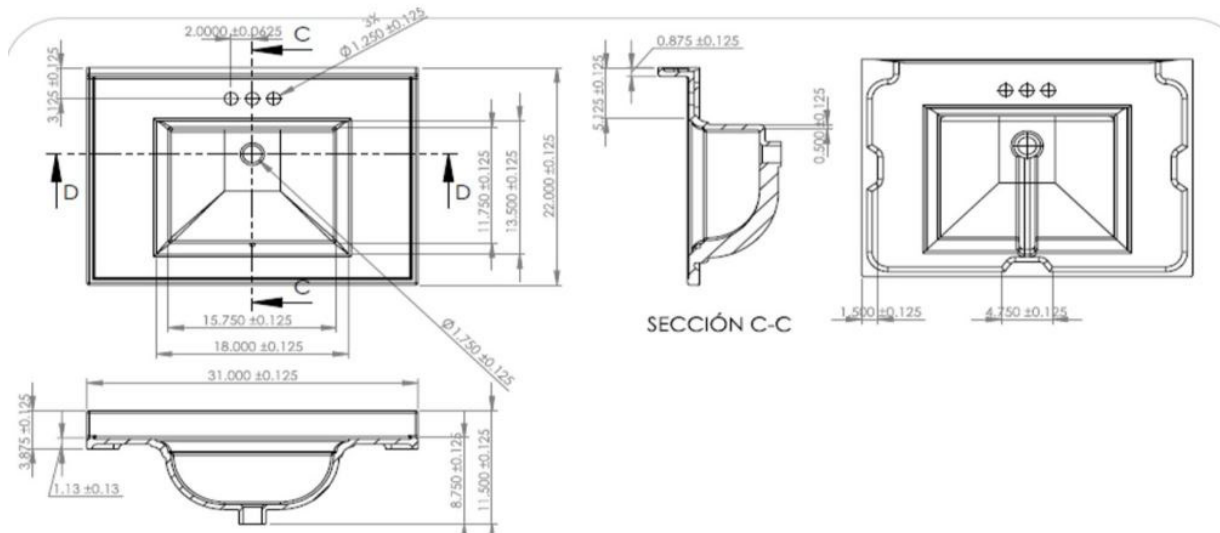

Camilla Cultured Marble Vanity Top 31" Drip Free Edge
Solid White

SPECIFICATIONS

MATERIAL:	Cultured Marble
TOOLS NEEDED FOR INSTALLATION:	100% silicone
ASSEMBLED DIMENSIONS:	12.5" H x 31" L x 22" D
ASSEMBLED WEIGHT:	40 lbs.
FAUCET TYPE:	Lav Centerset
NUMBER OF MOUNTING HOLES:	3
BOWL MATERIAL:	Cultured Marble
BACK SPLASH INCLUDED:	Yes
COLOR:	Solid White
NUMBER OF BOWLS:	1
BOWL DIMENSIONS:	7.75" H x 18.5" W x 14" D
BOWL SHAPE:	Rectangle
SINK THICKNESS:	0.95"
MOUNTING TYPE:	Integrated
OVERFLOW HOLE:	Yes