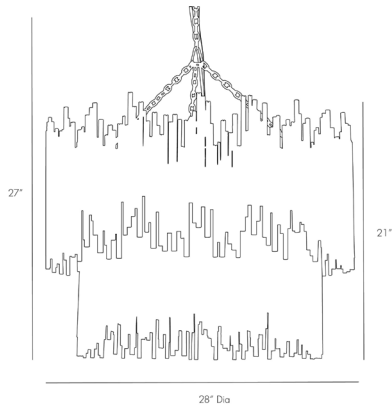

# ARTERIOS

## PRESCOTT TWO TIERED PENDANT

84006  
H: 27 IN, Dia: 28.00 IN  
Gold Leaf  
Contract Suitable As Is

Individual iron rods are welded together and hand-finished with gold leaf to create this two-tier pendant. The entire piece is leafed, all the way up to the ceiling mount. Rustic, yet undeniably elegant. Sheds so much light with eight standard bulbs. Gold leaf finish may vary. Also available in a single tier version (86801), sconce (44322), round mirror in gold leaf (2134) and silver leaf (6863) and oval mirror in gold leaf (6561) silver leaf (6684). Additional chain available (CHN-886). Damp-rated, although limited covered outdoor areas may affect finish.