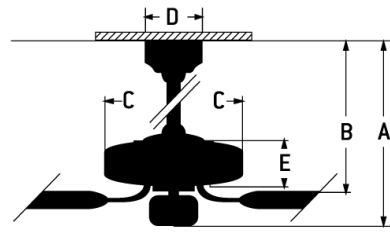

Specs

Blade Sweep Opt (in.)	44, 52
Blades	5
Blade Pitch (deg)	11.50
Motor Size (MM)	153x13
Energy Guide Watts	40
Energy Guide CFM	3869
Energy Guide CFM_Watts	100
High Speed (CFM)	5139.64
Low Speed (CFM)	2428.65
Carton Size (CU FT)	2.13
Bulb CCT	3000

Dimensions

A:	20.72
B:	13.13
C:	11.56
D:	5.51
E:	4.54
F: w/o Light Kit - Downrod Length (in.)	4.54 6

Bulb Wattage
CRI
Light Kit Options

9
80
Integrated Light Kit Included

Craftmade • PO Box 191063 • Dallas, TX • 75219 • • • © 2022 All Rights Reserved