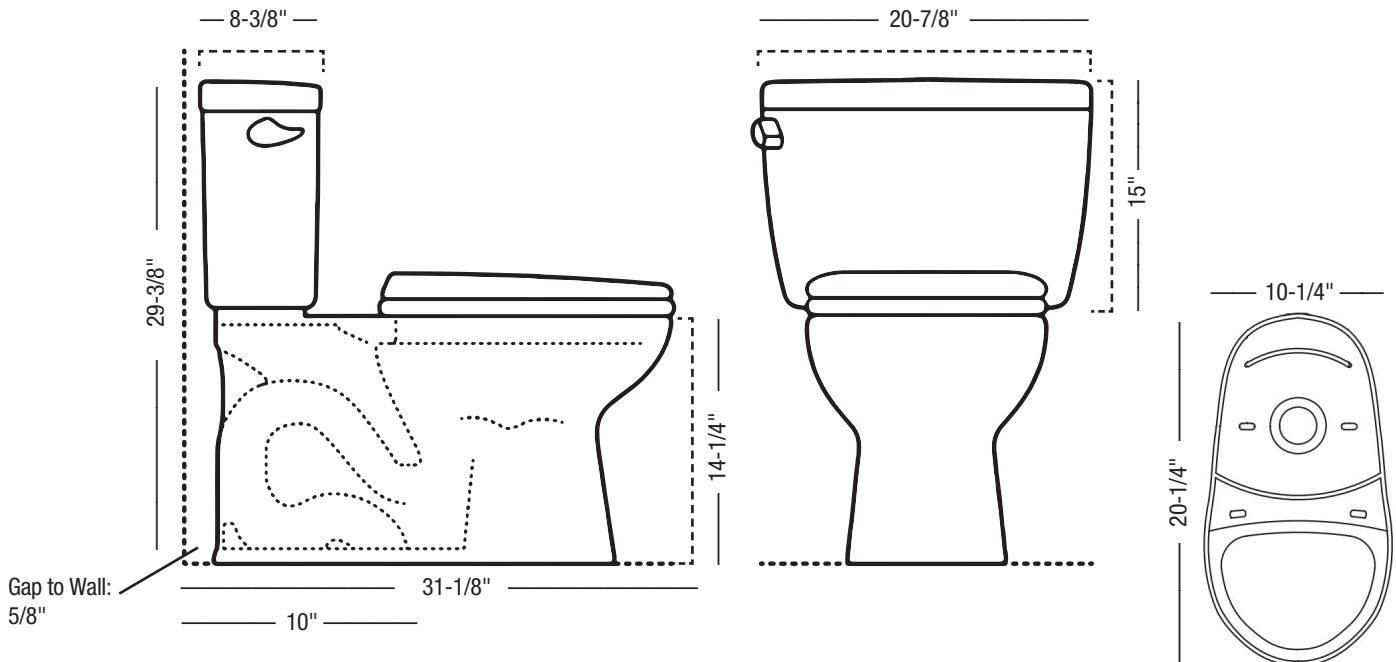

PFGPC210PAWHA

Warranty and Codes

This product comes complete with installation, operating, care and maintenance instructions. All PROFLO fixtures carry a lifetime limited warranty on vitreous china and a 5-year limited warranty on fittings. In an effort to continually improve our products, we will make design changes from time to time. We reserve the right to ship newly designed product to fill any order unless we agree in writing to do otherwise.