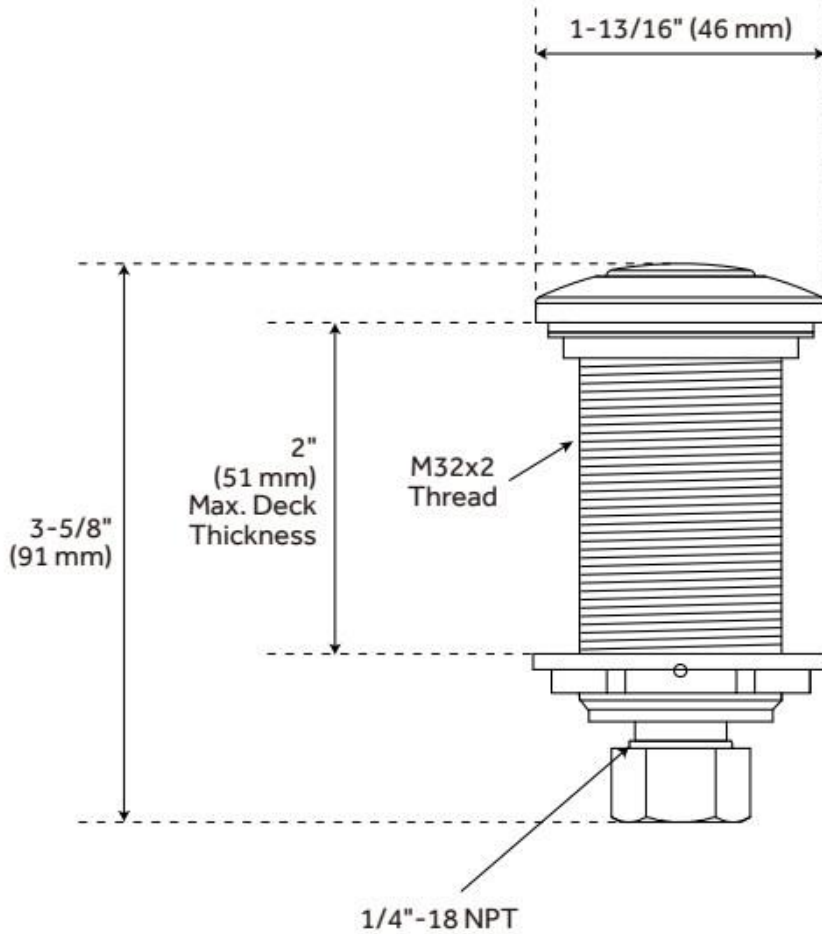

AIR SWITCH BUTTON

SKU: 953887
Code: SHASB2

FEATURES

Material: Brass

ADDITIONAL FEATURES

- Use with Dual Outlet Sinktop Air Switch.
- Air Switch sold separately and required for use. (SHASB2**-SHAS202ZSS)

REVISED 7/3/2024

AIR SWITCH BUTTON

SKU: 953887
Code: SHASB2

REVISED 7/3/2024