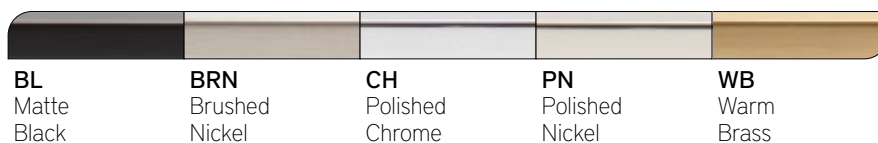

Finishes

BL
Matte
Black

BRN
Brushed
Nickel

CH
Polished
Chrome

PN
Polished
Nickel

WB
Warm
Brass