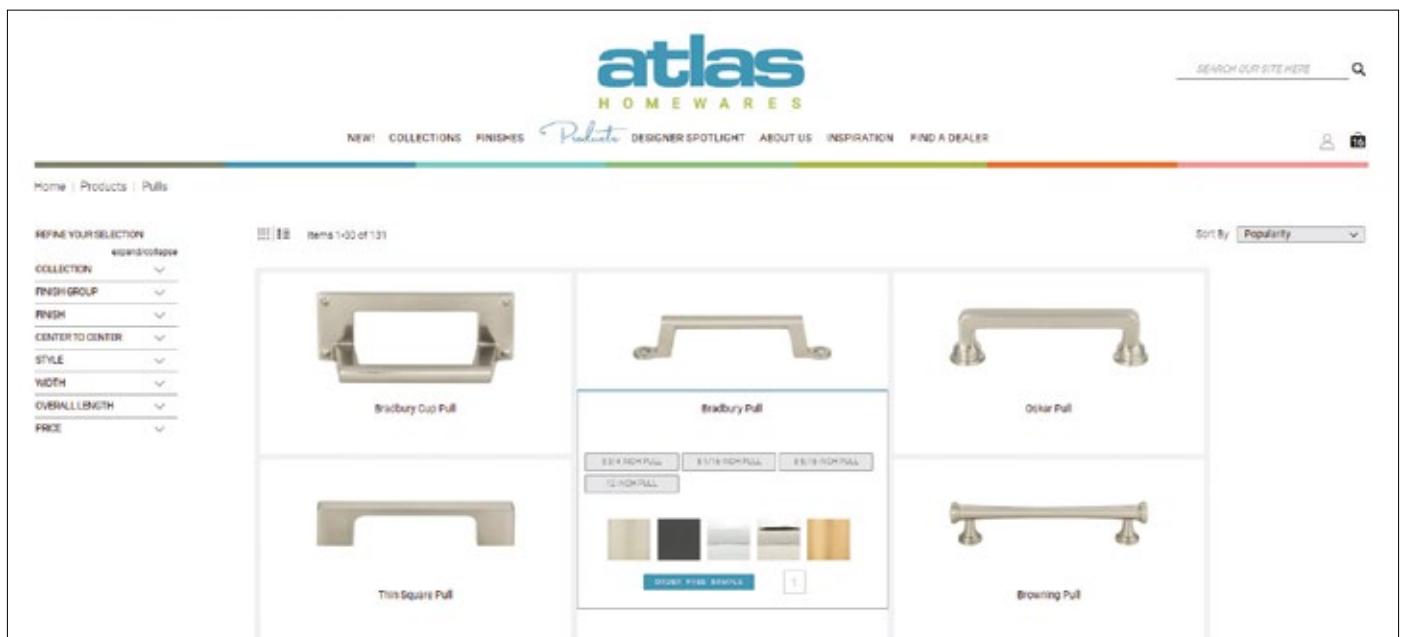

Free Samples

AVAILABLE IN THE US AND CANADA ONLY

Planning your final touches with decorative hardware? Not quite sure what the perfect choice is? Why not get a few samples to help you? Browse our catalog and website to make your selections. Atlas Homewares will mail you up to 3 samples at no charge for the sample. There is a $5 shipping and handling fee per sample.

Products that qualify for a Free Sample are:

- Any knob, regardless of price
- Pulls that are less than 7" in center-to-center, regardless of price
- If ordering more than one sample, the additional samples must all be different part numbers

Order your free samples on our website www.AtlasHomewares.com. On the website, items that qualify for the Free Sample program are indicated in the Item Details section. An "Order Free Sample" button will display if the item is in the program. Select "Order Free Sample" on 1, 2 or 3 knobs and pulls you would like to have mailed to you. They will arrive via USPS, or UPS in Canada.