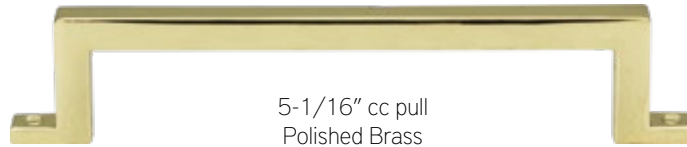

5-1/16" cc pull
Polished Brass