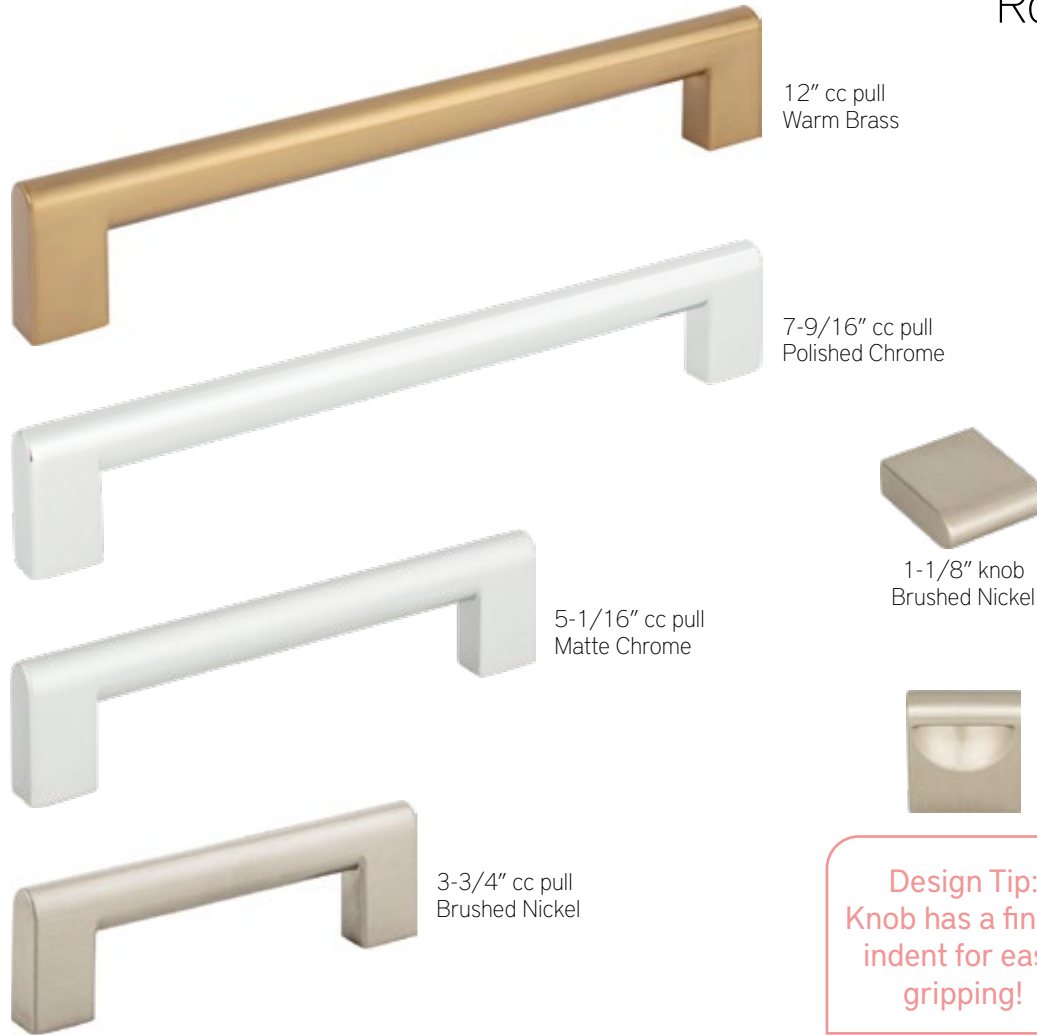

Round Rail |

Sizes

	BL	BN	CH	MC	SL	WB	WG
1-1/8" knob	A877-BL	A877-BN	A877-CH	A877-MC	A877-SL	A877-WB	A877-WG*
3" cc pull	A878-BL	A878-BN	A878-CH	A878-MC	A878-SL	A878-WB	A878-WG*
3-3/4" cc pull	438-BL	438-BRN	438-CH	438-MC	438-SL	438-WB	438-WG*
5-1/16" cc pull	A879-BL	A879-BN	A879-CH	A879-MC	A879-SL	A879-WB	A879-WG*
7-9/16" cc pull	A829-BL	A829-BN	A829-CH	A829-MC	A829-SL	A829-WB	A829-WG*
12" cc pull <i>New!</i>	A690-BL	A690-BN	A690-CH	A690-MC	A690-SL	A690-WB	-
12" cc appliance pull <i>New!</i>	A691-BL	A691-BN	A691-CH	A691-MC	A691-SL	A691-WB	-
18" cc appliance pull <i>New!</i>	A692-BL	A692-BN	A692-CH	A692-MC	A692-SL	A692-WB	-