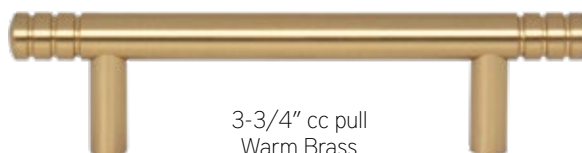

WB
Warm
Brass

12" cc pull
Polished Chrome

8-13/16" cc pull
Polished Nickel

6-5/16" cc pull
Matte Black

5-1/16" cc pull
Brushed Nickel

3-3/4" cc pull
Warm Brass

1-1/4" knob
Slate

Sizes

	BL	BRN	CH	PN	SL	WB
1-1/4" knob	A950-BL	A950-BRN	A950-CH	A950-PN	A950-SL	A950-WB
3-3/4" cc pull	A952-BL	A952-BRN	A952-CH	A952-PN	A952-SL	A952-WB
5-1/16" cc pull	A953-BL	A953-BRN	A953-CH	A953-PN	A953-SL	A953-WB
6-5/16" cc pull	A954-BL	A954-BRN	A954-CH	A954-PN	A954-SL	A954-WB
7-9/16" cc pull	A955-BL	A955-BRN	A955-CH	A955-PN	A955-SL	A955-WB
8-13/16" cc pull	A956-BL	A956-BRN	A956-CH	A956-PN	A956-SL	A956-WB
12" cc pull	A957-BL	A957-BRN	A957-CH	A957-PN	A957-SL	A957-WB
12" cc appliance pull	A958-BL	A958-BRN	A958-CH	A958-PN	A958-SL	A958-WB
18" cc appliance pull	A959-BL	A959-BRN	A959-CH	A959-PN	A959-SL	A959-WB