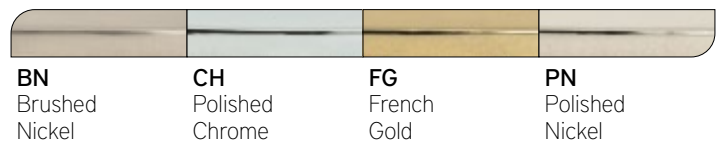

Finishes

BN Brushed Nickel   **CH** Polished Chrome   **FG** French Gold   **PN** Polished Nickel

* This item is discontinued. Limited availability.