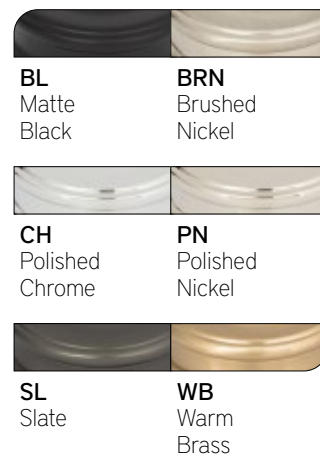

Sizes

	BL	BRN	CH	PN	SL	WB
1-1/4" knob	A100-BL	A100-BRN	A100-CH	A100-PN	A100-SL	A100-WB
3" cc pull	A101-BL	A101-BRN	A101-CH	A101-PN	A101-SL	A101-WB
3-3/4" cc pull	A102-BL	A102-BRN	A102-CH	A102-PN	A102-SL	A102-WB
5-1/16" cc pull	A103-BL	A103-BRN	A103-CH	A103-PN	A103-SL	A103-WB
6-5/16" cc pull	A104-BL	A104-BRN	A104-CH	A104-PN	A104-SL	A104-WB
7-9/16" cc pull	A105-BL	A105-BRN	A105-CH	A105-PN	A105-SL	A105-WB
8-13/16" cc pull	A106-BL	A106-BRN	A106-CH	A106-PN	A106-SL	A106-WB
12" cc pull	A107-BL	A107-BRN	A107-CH	A107-PN	A107-SL	A107-WB
18" cc appliance pull	A109-BL	A109-BRN	A109-CH	A109-PN	A109-SL	A109-WB

Finishes