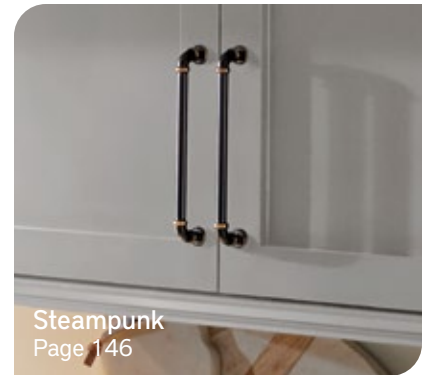

431 35
432 147
433 147
434 147
435 155
436 39
437 133
438 129
442 39
443 39
445 ..... 39, 197
446 ..... 51, 199
451 ..... 65, 199
2106 109
2173 109
2202 109
2203 109
2204 108
2217 108
2231 109
3004 53
3145 117
3146 117
3147 117
3148 117
3229 117