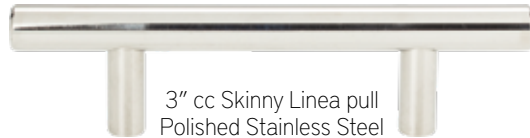

SS
Stainless
Steel

Stainless Steel

1-1/4" cc loop pull
Stainless Steel

1-5/8" cc loop pull
Polished Stainless Steel

Sizes

	PS	SS
1-1/4" cc loop pull	A853-PS	A853-SS
1-5/8" cc loop pull	A854-PS	A854-SS

3" cc Skinny Linea pull
Polished Stainless Steel