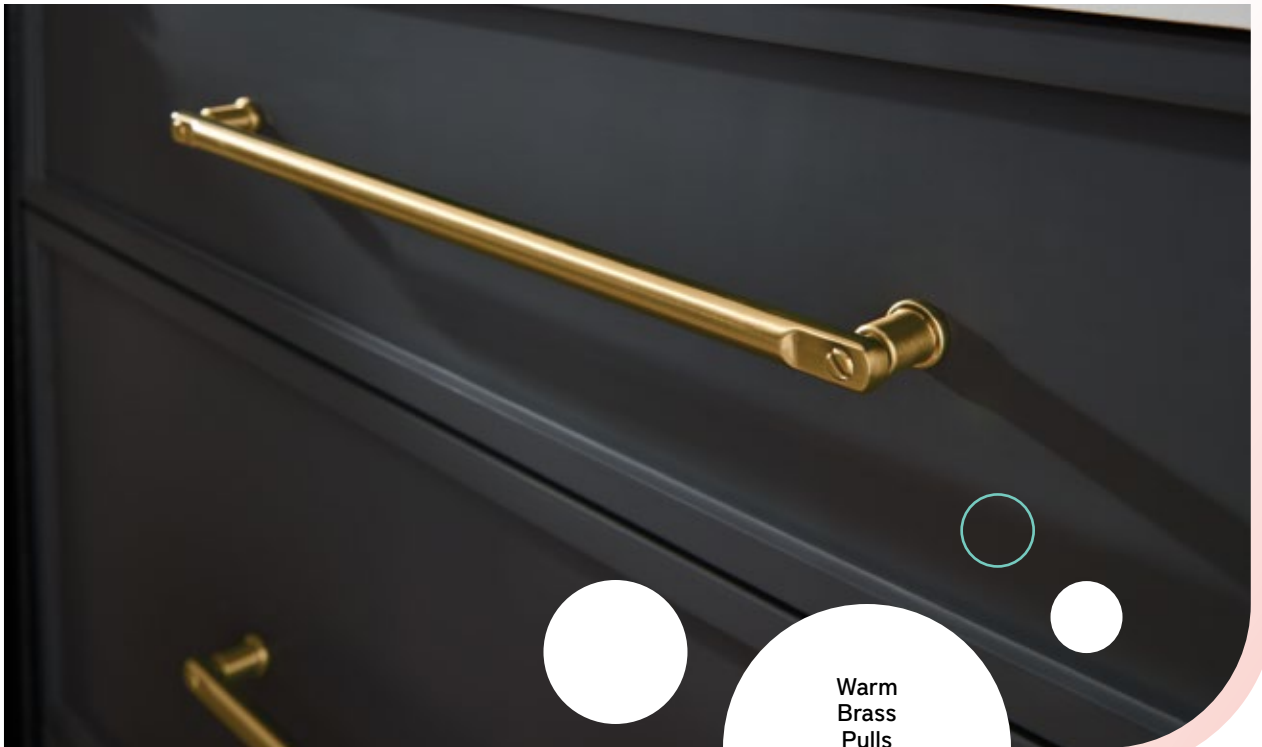

Featuring smooth, sleek edges, the Everitt Collection consists of knobs and pulls detailed with faux screw marks to give your space the industrial feel you were looking for.

Warm
Brass
Pulls

Everitt

Finishes