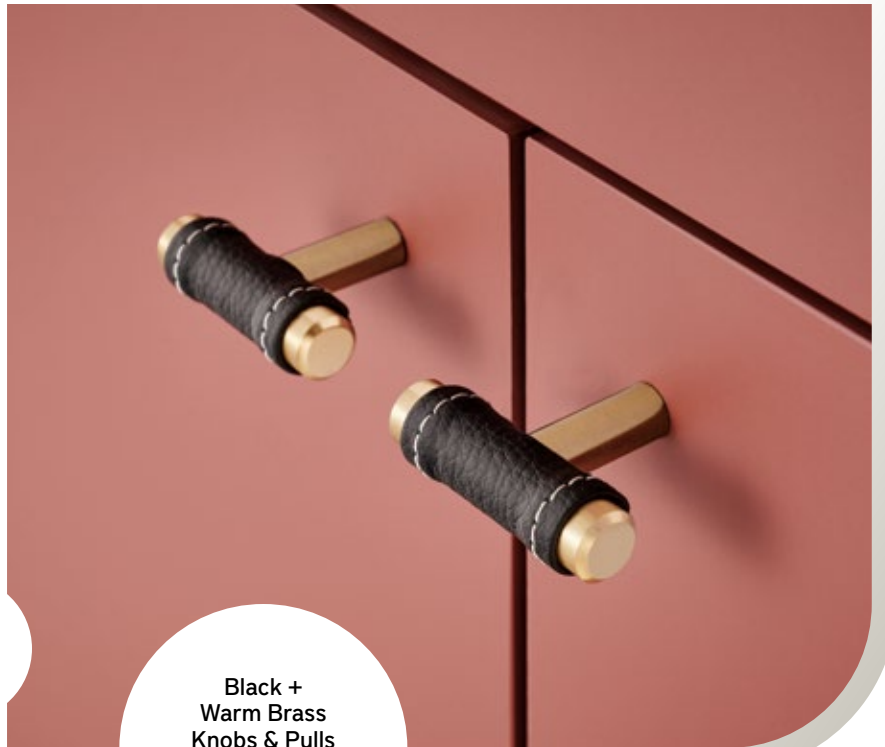

Finishes

BL
Matte
Black

BN
Brushed
Nickel

CH
Polished
Chrome

PN
Polished
Nickel

UB
Vintage
Brass

Wrapped modernity

Zanzibar

This zesty take on a classic bar pull pairs a timeless essential with faux leather for a cool, modern look. This wrapped pull looks great and feels great in your hands.

Black +
Warm Brass
Knobs & Pulls