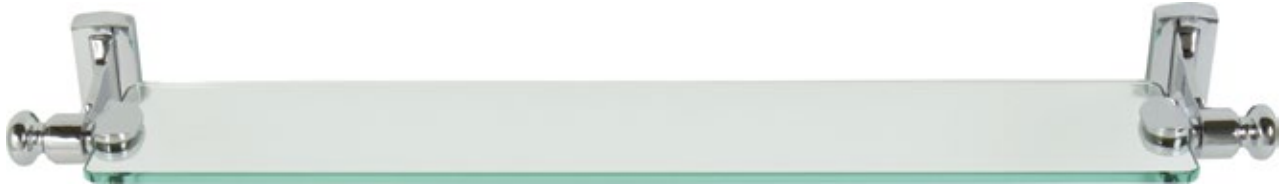

24" Glass Shelf
Polished Chrome