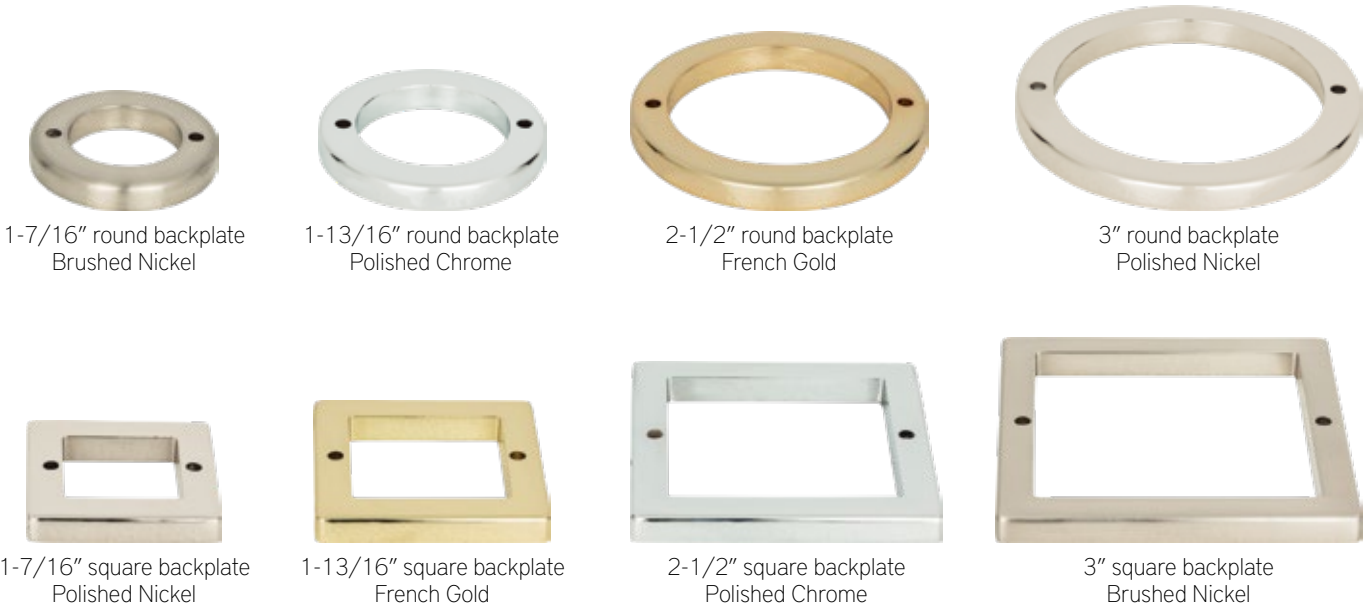

Matte Chrome Pulls

Tab Edge Pull

Matte Chrome Pull

Live on the edge with the simple, clean lines of our tab pulls. These discreet pieces are the perfect complement to any modern décor or small space.

Tab Edge Pull |

Finishes

BL Matte Black
BN Brushed Nickel
CH Polished Chrome
MC Matte Chrome
WG Warm Gold

Tableau

Mix and match two shapes and four finishes within four different sizes allowing plenty of room for creativity. The geometric shapes and simple lines make a bold statement in any room.

Artistic freedom

Brushed
Nickel
Pulls & Backplates

Tableau

Design Tip: Mix-n-match backplates & pulls for endless combinations!

1-7/16" round backplate
Brushed Nickel

1-13/16" round backplate
Polished Chrome

2-1/2" round backplate
French Gold

3" round backplate
Polished Nickel

1-7/16" square backplate
Polished Nickel

1-13/16" square backplate
French Gold

2-1/2" square backplate
Polished Chrome

3" square backplate
Brushed Nickel