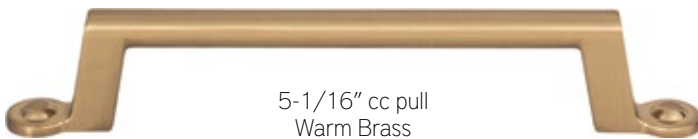

Industrial chic

Matte
Black
Knobs & Pulls

Bradbury

Matte Black Pulls & Knobs

Warm Brass Pulls
Photo courtesy of Certified Kitchens, Edison, NJ

Matte Black Cup Pulls

12" cc pull
Brushed Nickel

6-5/16" cc pull
Matte Black

5-1/16" cc pull
Warm Brass

3-3/4" cc pull
Polished Chrome

3" cc cup pull
Brushed Nickel

1-1/4" knob
Warm Brass

Sizes

	BL	BRN	CH	PN	WB
1-1/4" knob	A300-BL	A300-BRN	A300-CH	A300-PN	A300-WB
3" cc cup pull	A301-BL	A301-BRN	A301-CH	A301-PN	A301-WB
3-3/4" cc pull	A302-BL	A302-BRN	A302-CH	A302-PN	A302-WB
5-1/16" cc pull	A303-BL	A303-BRN	A303-CH	A303-PN	A303-WB
6-5/16" cc pull	A304-BL	A304-BRN	A304-CH	A304-PN	A304-WB
12" cc pull	A305-BL	A305-BRN	A305-CH	A305-PN	A305-WB
18" cc appliance pull	A307-BL	A307-BRN	A307-CH	A307-PN	A307-WB