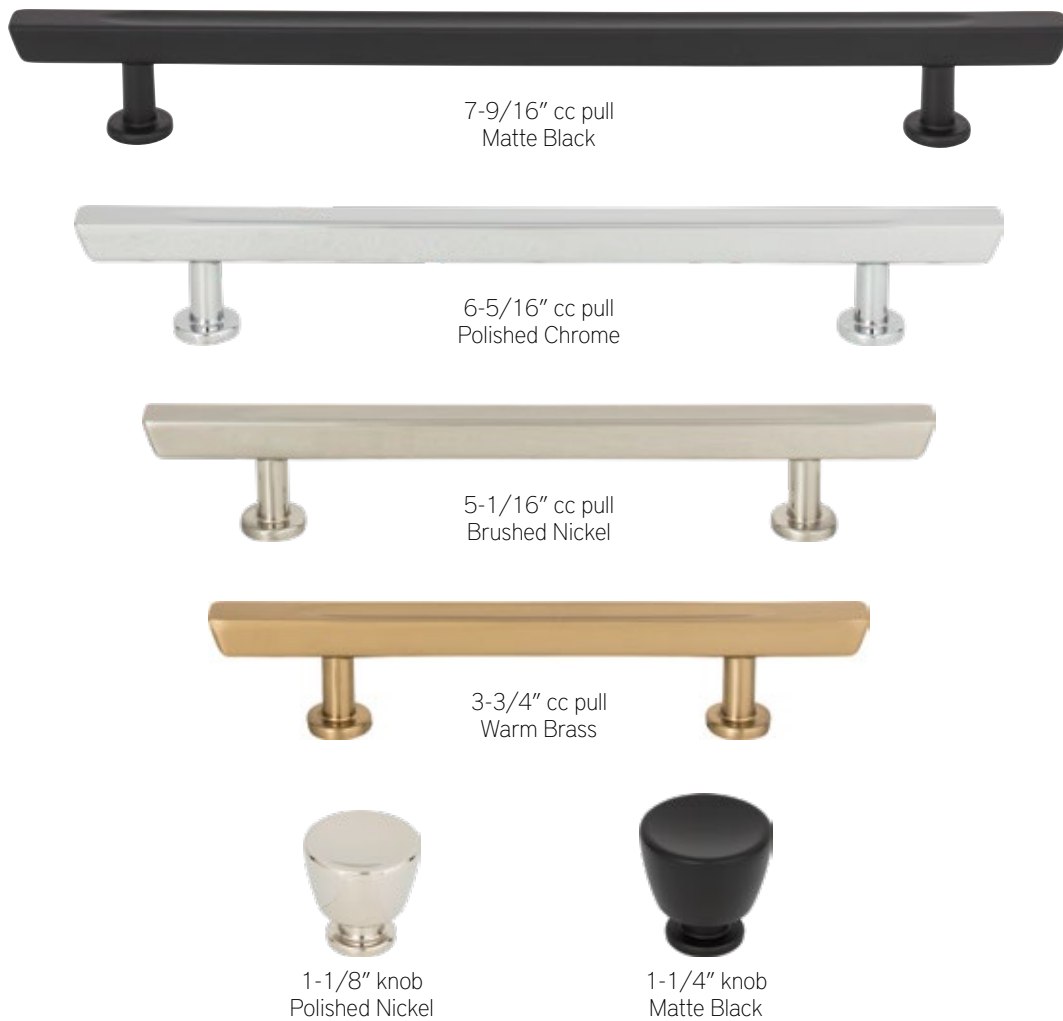

Sizes

	BL	BRN	CH	PN	WB
1-1/8" knob	412-BL	412-BRN	412-CH	412-PN	412-WB
1-1/4" knob	413-BL	413-BRN	413-CH	413-PN	413-WB
3-3/4" cc pull	414-BL	414-BRN	414-CH	414-PN	414-WB
5-1/16" cc pull	415-BL	415-BRN	415-CH	415-PN	415-WB
6-5/16" cc pull	416-BL	416-BRN	416-CH	416-PN	416-WB
7-9/16" cc pull	417-BL	417-BRN	417-CH	417-PN	417-WB
18" cc appliance pull	446-BL	446-BRN	446-CH	446-PN	446-WB

Finishes