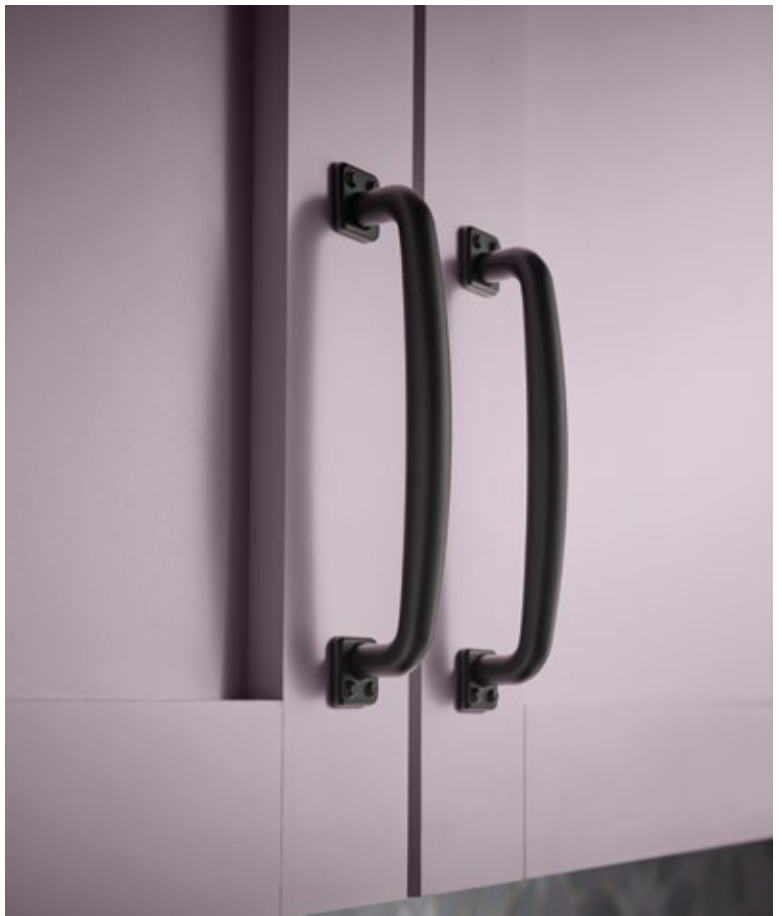

Matte
Black
Knobs & Pulls