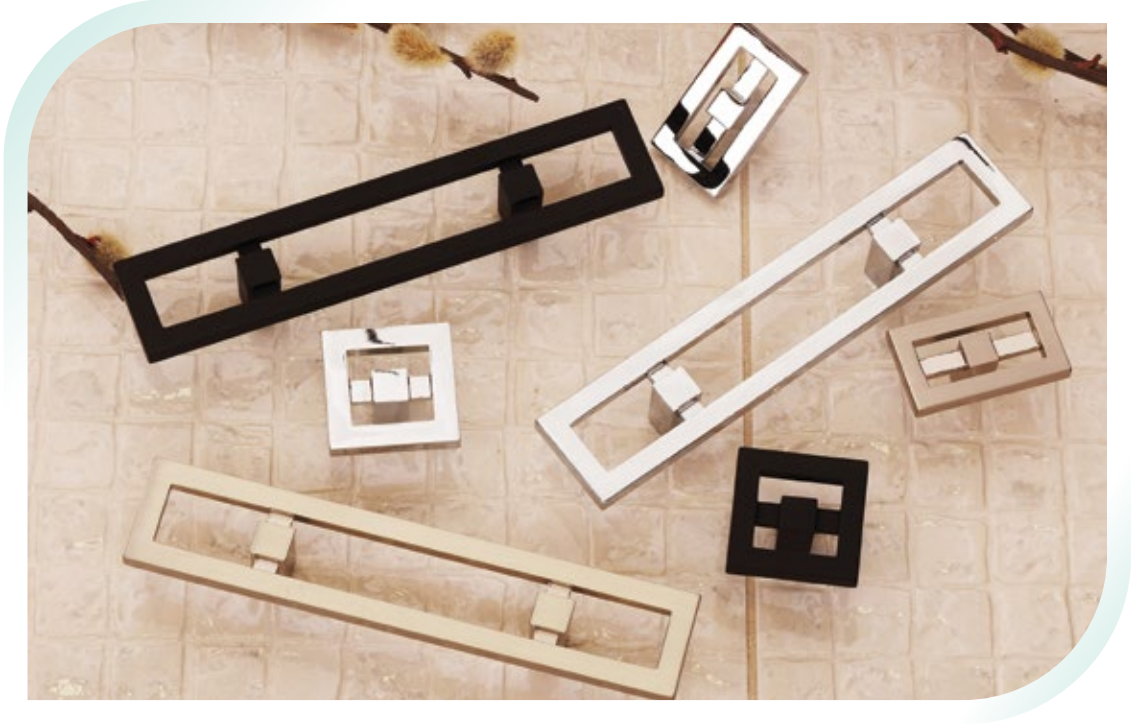

2" vineyard leaf knob
Aged Bronze (O)

2" vineyard grapes knob
Rust (R)

2" vineyard grapes knob
Aged Bronze (O)

2" vineyard grapes knob
Pewter (NO)

2" vineyard grapes knob
Burnished Bronze (BB)

Sizes

	BB	CH	I	NO	O	R	VB
3" cc twig pull	2106-BB*	-	2106-I*	2106-NO*	2106-O*	2106-R*	-
3" cc bamboo pull	2231-BB*	2231-CH*	-	2231-NO*	-	2231-R*	2231-VB*
2" vineyard grapes knob	2173-BB*	-	-	2173-NO*	2173-O*	2173-R*	-
2" vineyard leaf knob	-	-	2203-I*	-	2203-O*	-	-
3" cc vineyard leaf pull	-	-	-	-	2202-O*	-	-
2-1/2" California leaf knob	-	-	-	-	184-O*	-	-
3" cc California leaf pull	-	-	-	-	185-O*	-	-

* This item is discontinued. Limited availability.

East meets west

Nobu

Matte
Black
Knob & Pulls

Inspired by the wisdom of ancient civilizations – yet strikingly contemporary – the Nobu Collection nurtures a warm, calming ambiance.