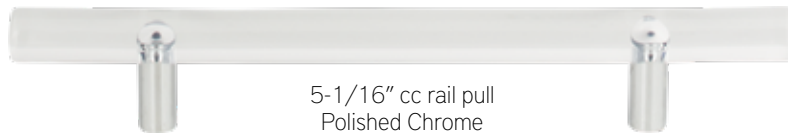

5-1/16" cc rail pull
Polished Chrome