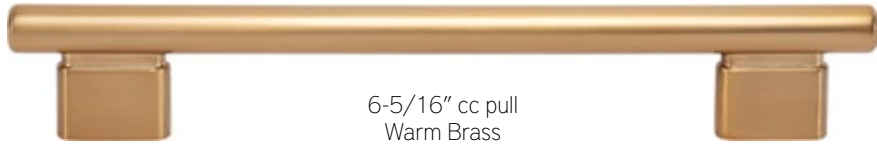

	BL	BRN	CH	PN	SL	WB
1-1/4" knob	A950-BL	A950-BRN	A950-CH	A950-PN	A950-SL	A950-WB
3-3/4" cc pull	A952-BL	A952-BRN	A952-CH	A952-PN	A952-SL	A952-WB
5-1/16" cc pull	A953-BL	A953-BRN	A953-CH	A953-PN	A953-SL	A953-WB
6-5/16" cc pull	A954-BL	A954-BRN	A954-CH	A954-PN	A954-SL	A954-WB
7-9/16" cc pull	A955-BL	A955-BRN	A955-CH	A955-PN	A955-SL	A955-WB
8-13/16" cc pull	A956-BL	A956-BRN	A956-CH	A956-PN	A956-SL	A956-WB
12" cc pull	A957-BL	A957-BRN	A957-CH	A957-PN	A957-SL	A957-WB
12" cc appliance pull	A958-BL	A958-BRN	A958-CH	A958-PN	A958-SL	A958-WB
18" cc appliance pull	A959-BL	A959-BRN	A959-CH	A959-PN	A959-SL	A959-WB

Functionality and flair

Holloway

The Holloway Collection is here and ready to reinvent the classic bar pull.

Matte
Black
Pulls

Holloway

6-5/16" cc pull
Warm Brass

5-1/16" cc pull
Slate

3-3/4" cc pull
Polished Chrome