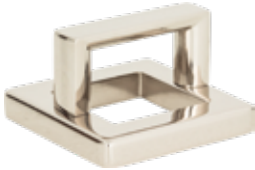

1-7/16" square backplate and pull
Polished Nickel