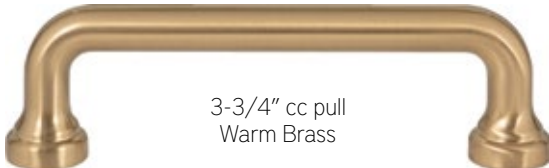

12" cc appliance pull
Warm Brass

12" cc pull
Matte Black

7-9/16" cc pull
Brushed Nickel

6-5/16" cc pull
Polished Chrome

5-1/16" cc pull
Brushed Nickel

3-3/4" cc pull
Warm Brass

1-1/8" knob
Matte Black

Sizes