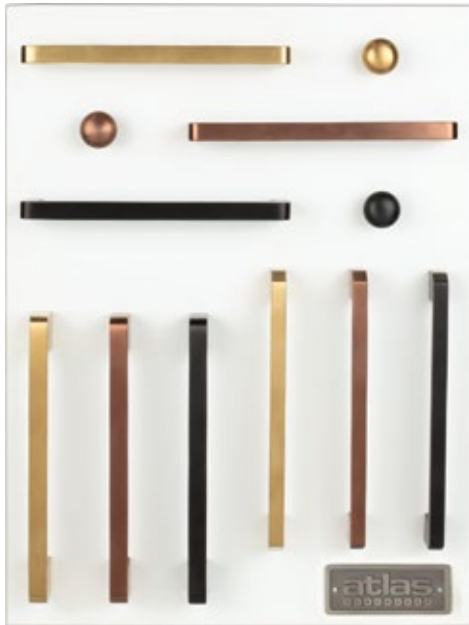

Boards are available in Maple or White.

Oskar

MAPLE: DIS-1147
WHITE: DIS-1147W

Reeves

MAPLE: DIS-5026
WHITE: DIS-5026W

Round Rail Pulls

MAPLE: DIS-2035
WHITE: DIS-2035W

Roundabout

MAPLE: DIS-1109
WHITE: DIS-1109W

Display Boards

Boards are available in Maple or White.

Shelley

MAPLE: DIS-1117
WHITE: DIS-1117W

Skinny Linea

MAPLE: DIS-2017
WHITE: DIS-2017W

Sleek Pulls

MAPLE: DIS-2033
WHITE: DIS-2033W

Spa

MAPLE: DIS-1049
WHITE: DIS-1049W

Display Boards

Boards are available in Maple or White.

Stainless

MAPLE: DIS-1164
WHITE: DIS-1164W

Steam Punk

MAPLE: DIS-1118
WHITE: DIS-1118W

Successi

MAPLE: DIS-1144
WHITE: DIS-1144W

Sutton Place & Cup Pulls

MAPLE: DIS-1085
WHITE: DIS-1085W

Display Boards

Boards are available in Maple or White.

Sutton Place