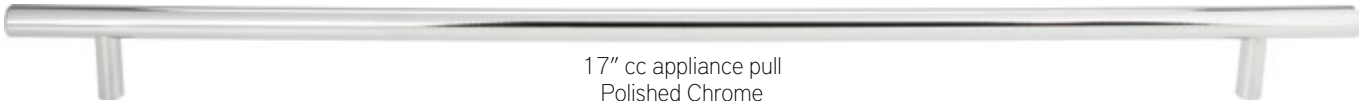

Skinny Linea

Matching Cabinet Pulls on page 101

17" cc appliance pull
Polished Chrome

Sizes

	CH	O
17" cc appliance pull	AP06-CH	AP06-O

* This item is discontinued. Limited availability.