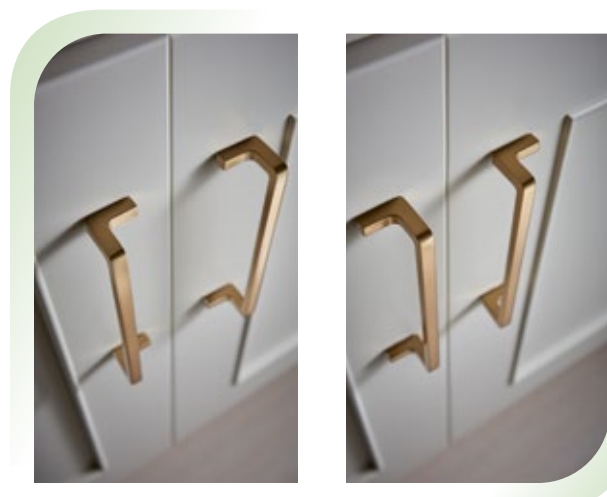

* This item is discontinued. Limited availability.

Classic made modern

Logan

Warm
Brass
Pulls

Soften the edges with a classic idea made modern. Reminiscent of shapes found in 1950's homewares, the Logan Collection features simple squared edges and a modest profile.

7-9/16" cc pull
Warm Brass

6-5/16" cc pull
Polished Chrome

5-1/16" cc pull
Brushed Nickel

3-3/4" cc pull
Matte Black

Mounting hole
positions

Mount pairs facing in or out

Sizes

	BL	BRN	CH	WB
3-3/4" cc pull	A401-BL	A401-BRN	A401-CH	A401-WB
5-1/16" cc pull	A402-BL	A402-BRN	A402-CH	A402-WB
6-5/16" cc pull	A403-BL	A403-BRN	A403-CH	A403-WB
7-9/16" cc pull	A404-BL	A404-BRN	A404-CH	A404-WB