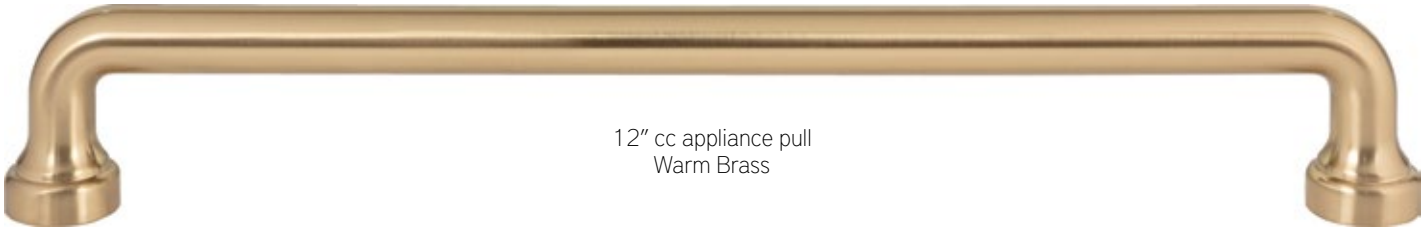

* This item is discontinued. Limited availability.

Classic made modern

Logan

Warm
Brass
Pulls

Soften the edges with a classic idea made modern. Reminiscent of shapes found in 1950's homewares, the Logan Collection features simple squared edges and a modest profile.

Malin *Vintage industrial*

Matte
Black
Knob & Pulls

The Malin Collection softens the industrial look with a versatile shape to suit any space. Try it in Warm Brass or Matte Black for a look that's part vintage, part industrial, and completely contemporary.