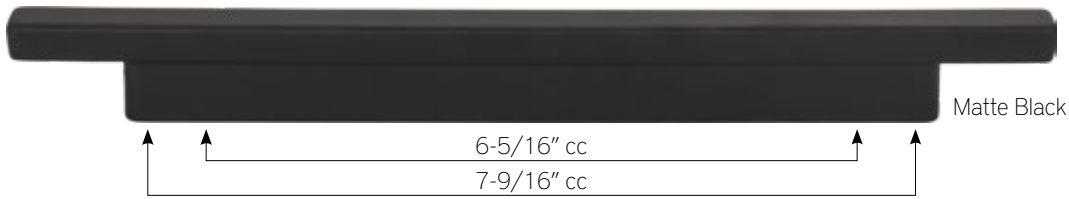

Sizes

	BL	BRN	CH	PN	WB
1-1/4" knob	426-BL	426-BRN	426-CH	426-PN	426-WB
3" cc, 3-3/4" cc, 5-1/16" cc pull	427-BL	427-BRN	427-CH	427-PN	427-WB
6-5/16" cc, 7-9/16" cc pull	428-BL	428-BRN	428-CH	428-PN	428-WB

Finishes