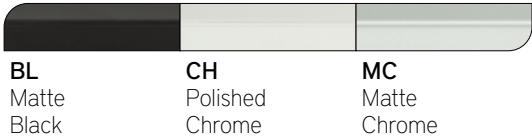

Finishes

BL
Matte
Black

CH
Polished
Chrome

MC
Matte
Chrome