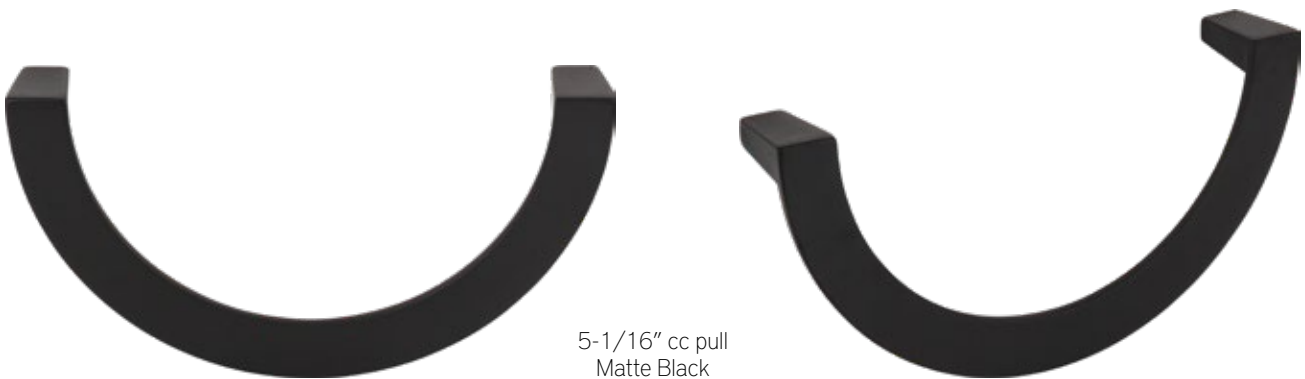

5-1/16" cc pull
Matte Black

Sizes

	BL	BRN	CH	MB
1-1/4" cc knob	353-BL	353-BRN	353-CH	353-MB
3" cc pull	354-BL	354-BRN	354-CH	354-MB
5-1/16" cc pull	355-BL	355-BRN	355-CH	355-MB

Finishes

BL Matte Black	BRN Brushed Nickel	CH Polished Chrome	MB Modern Bronze