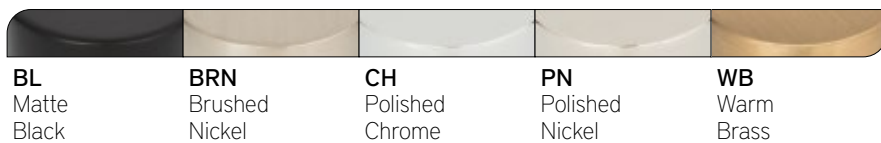

Sizes

	BL	BRN	CH	PN	WB
1-1/4" knob	426-BL	426-BRN	426-CH	426-PN	426-WB
3" cc, 3-3/4" cc, 5-1/16" cc pull	427-BL	427-BRN	427-CH	427-PN	427-WB
6-5/16" cc, 7-9/16" cc pull	428-BL	428-BRN	428-CH	428-PN	428-WB

Finishes