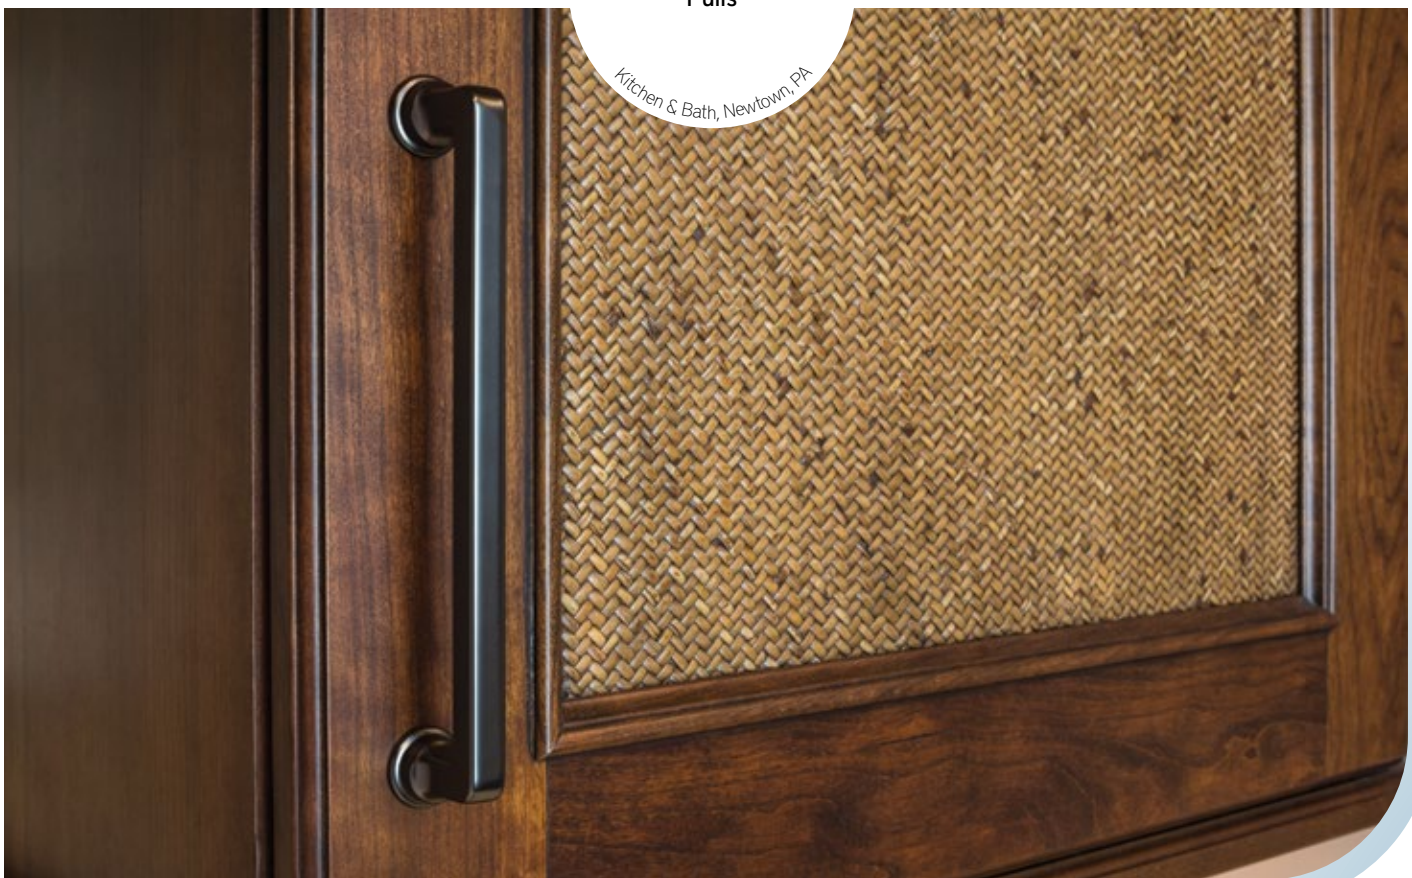

Photos courtesy of Lang's

**Slate
Pulls**

Kitchen & Bath, Newtown, PA