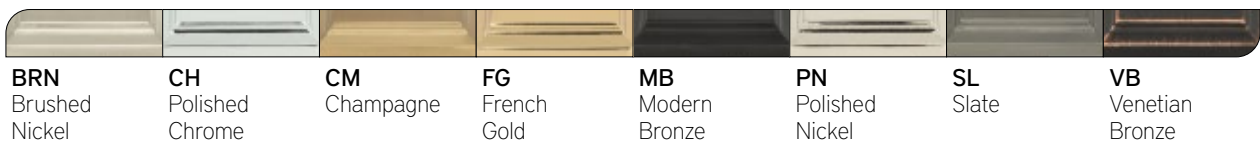

Finishes

* This item is discontinued. Limited availability.