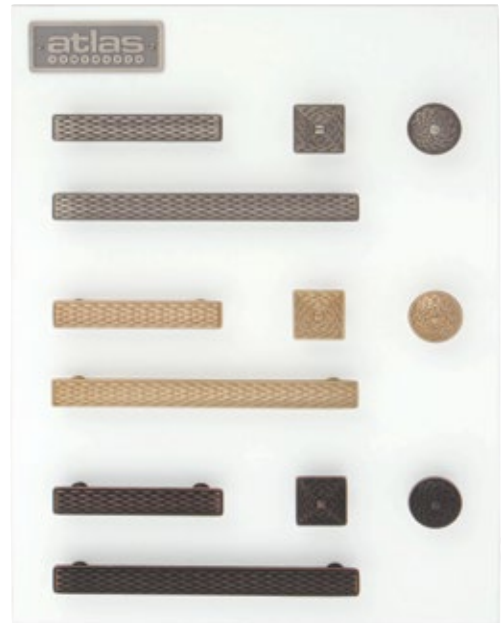

Mandalay

MAPLE: DIS-1122
WHITE: DIS-1122W