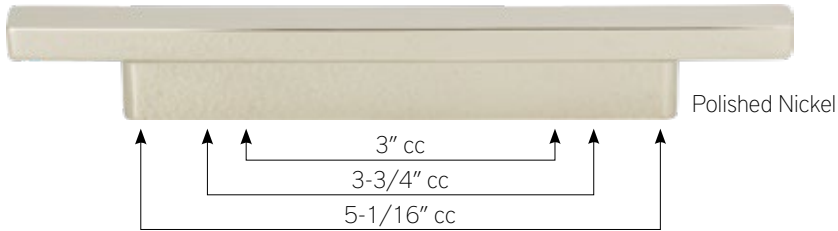

Sizes

	BL	BRN	CH	PN	WB
1-1/4" knob	426-BL	426-BRN	426-CH	426-PN	426-WB
3" cc, 3-3/4" cc, 5-1/16" cc pull	427-BL	427-BRN	427-CH	427-PN	427-WB
6-5/16" cc, 7-9/16" cc pull	428-BL	428-BRN	428-CH	428-PN	428-WB

Finishes