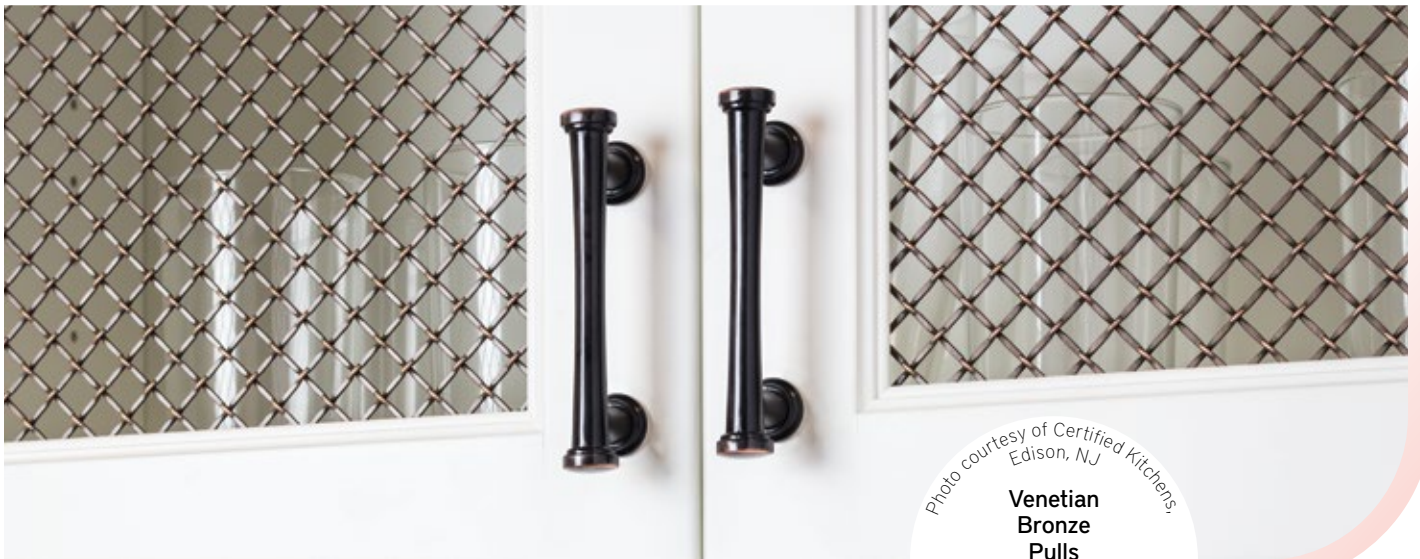

Live on the edge

Para

With eye catching angles and innovative design, the Para series infuses the traditional square bar pull with sleek geometric creativity. These simple but striking contemporary pulls are an excellent way to add an extra pop of personality to suit your home's unique décor.

**Champagne
Knobs & Pulls**

Browning

Photo courtesy of Snyder Diamond
Santa Monica, CA

**Polished
Chrome
Pulls**

Photo courtesy of Certified Kitchens,
Edison, NJ

**Venetian
Bronze
Pulls**

Finishes

BL Matte Black	BRN Brushed Nickel	CH Polished Chrome	CM Champagne	FG French Gold	PN Polished Nickel	SL Slate	VB Venetian Bronze	WB Warm Brass
-----------------------------	---------------------------------	---------------------------------	------------------------	-----------------------------	---------------------------------	--------------------	---------------------------------	----------------------------