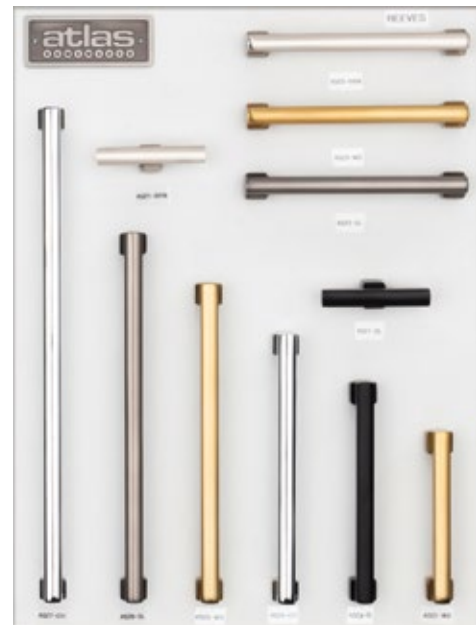

Boards are available in Maple or White.

Olde World

MAPLE: DIS-1086
WHITE: DIS-1086W

Optimism

MAPLE: DIS-3020
WHITE: DIS-3020W

Oversized Pulls

MAPLE: DIS-1128
WHITE: DIS-1128W

Display Boards

Boards are available in Maple or White.

Oskar

MAPLE: DIS-1147
WHITE: DIS-1147W

Reeves

MAPLE: DIS-5026
WHITE: DIS-5026W

Round Rail Pulls

MAPLE: DIS-2035
WHITE: DIS-2035W

Roundabout