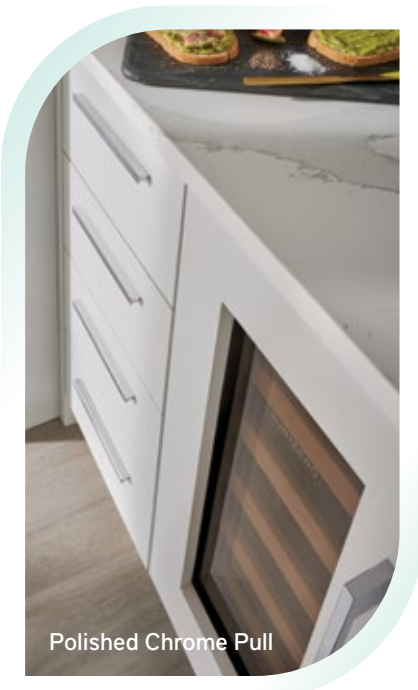

Polished Chrome Pull

Sizes

	BL	CH	MC
1-1/4" cc pull	A860-BL	A860-CH	A860-MC
6-5/16" cc pull	A861-BL	A861-CH	A861-MC
13-7/8" cc pull	A862-BL	A862-CH	A862-MC
20" cc pull	A899-BL	A899-CH	A899-MC
30" cc pull	A900-BL	A900-CH	A900-MC