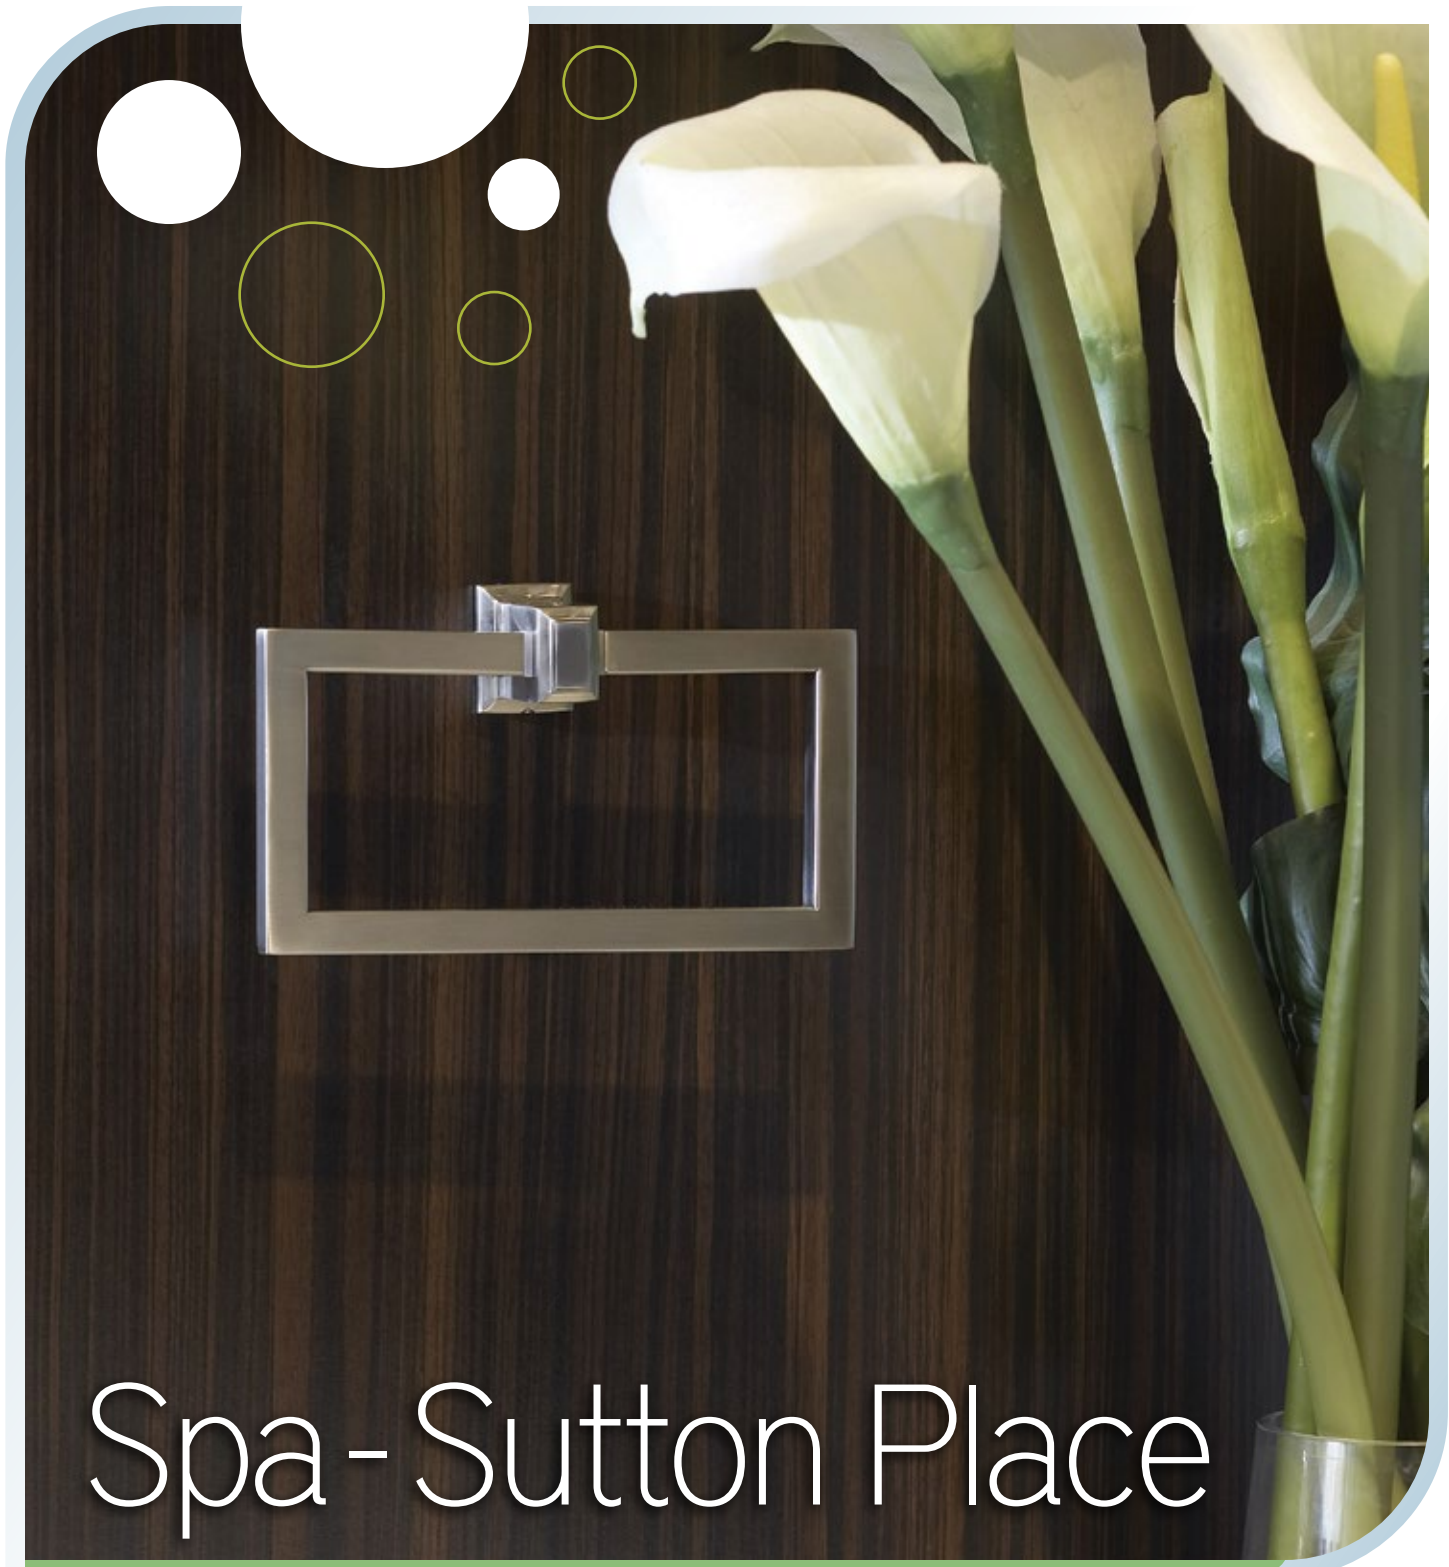

* This item is discontinued. Limited availability.

Spa - Solange

Finishes

BRN
Brushed
Nickel

CH
Polished
Chrome

FG
French
Gold

PN
Polished
Nickel

24" Double Towel Bar
French Gold

24" Towel Bar
Polished Chrome

18" Towel Bar
Polished Nickel

Hook
French Gold

Tissue Hook
Polished Nickel

Hand Towel Hook
Brushed Nickel

Sizes

	BRN	CH	FG	PN
Hook	SOSH-BRN	SOSH-CH	SOSH-FG*	SOSH-PN
Tissue Hook	SOTP-BRN	SOTP-CH	SOTP-FG*	SOTP-PN
Hand Towel Hook	SOTR-BRN	SOTR-CH	SOTR-FG*	SOTR-PN
18" Towel Bar	SOTB450-BRN	SOTB450-CH	SOTB450-FG*	SOTB450-PN
24" Towel Bar	SOTB600-BRN	SOTB600-CH	SOTB600-FG*	SOTB600-PN
24" Double Towel Bar	SODTB600-BRN	SODTB600-CH	SODTB600-FG*	SODTB600-PN

* This item is discontinued. Limited availability.

Spa - Sutton Place

Finishes

BRN
Brushed
Nickel

CH
Polished
Chrome

PN
Polished
Nickel

VB
Venetian
Bronze

24" Glass Shelf
Brushed Nickel

24" Towel Bar
Venetian Bronze

18" Towel Bar
Polished Chrome

Tissue Hook
Venetian Bronze

Towel Ring
Polished Nickel

Double Hook
Polished Chrome

Sizes

	BRN	CH	PN	VB
Double Hook	SUTTH-BRN	SUTTH-CH	SUTTH-PN	SUTTH-VB
Tissue Hook	SUTTP-BRN	SUTTP-CH	SUTTP-PN	SUTTP-VB
Towel Ring	SUTTR-BRN	SUTTR-CH	SUTTR-PN	SUTTR-VB
18" Towel Bar	SUTTB18-BRN	SUTTB18-CH	SUTTB18-PN	SUTTB18-VB
24" Towel Bar	SUTTB24-BRN	SUTTB24-CH	SUTTB24-PN	SUTTB24-VB
24" Glass Shelf	SUTSF-BRN	SUTSF-CH	SUTSF-PN	SUTSF-VB