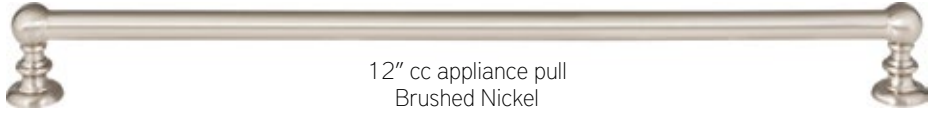

Matching Cabinet Pulls on page 171

18" cc appliance pull
French Gold

Sizes

	BN	CH	CM	FG	MB	SL	WG
18" cc appliance pull	AP12-BN	AP12-CH	AP12-CM	AP12-FG*	AP12-MB	AP12-SL	AP12-WG

Victoria

Matching Cabinet Pulls on page 181