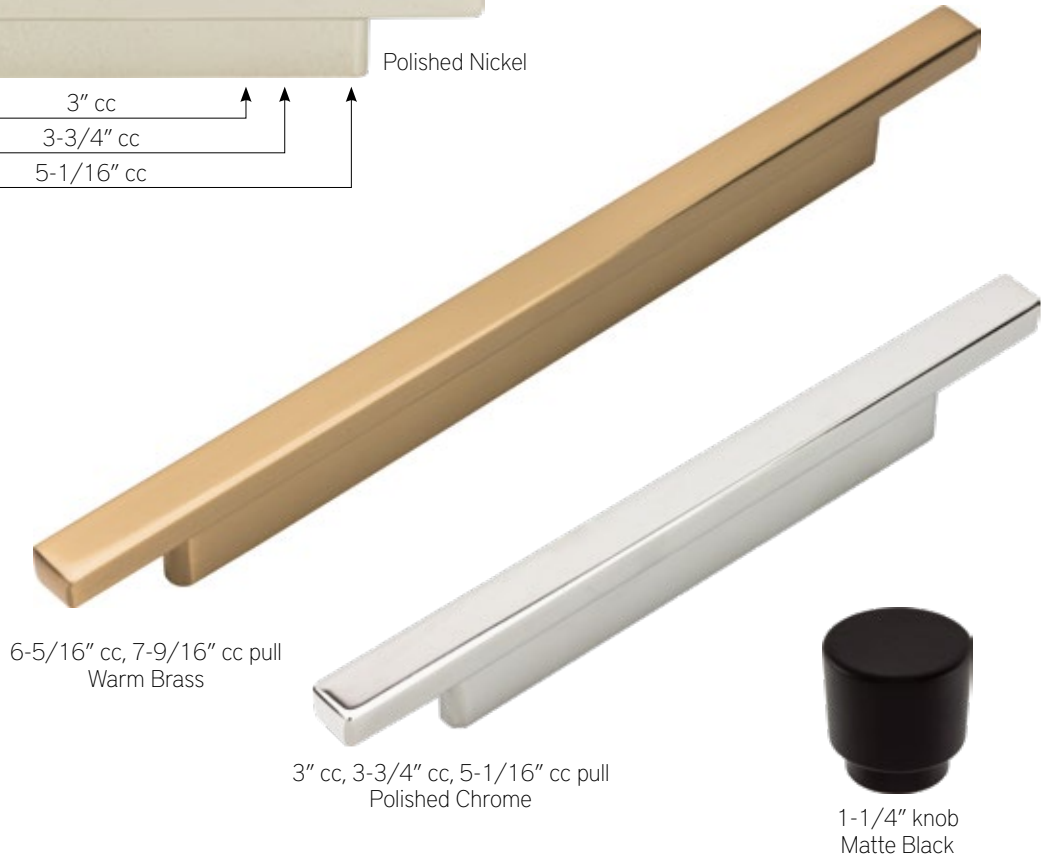

Sizes

	BL	BRN	CH	PN	WB
1-1/4" knob	426-BL	426-BRN	426-CH	426-PN	426-WB
3" cc, 3-3/4" cc, 5-1/16" cc pull	427-BL	427-BRN	427-CH	427-PN	427-WB
6-5/16" cc, 7-9/16" cc pull	428-BL	428-BRN	428-CH	428-PN	428-WB

Finishes