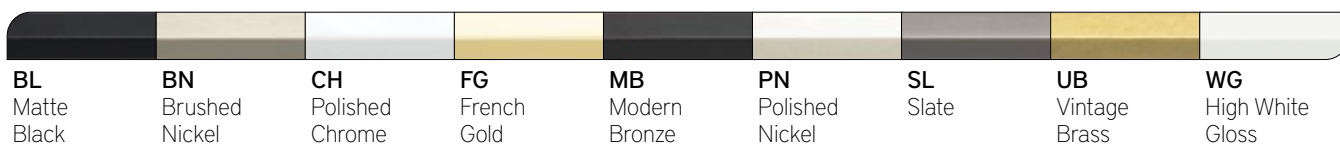

Modern
Bronze
Pulls

Photos courtesy of Alturas Homes, Eagle, ID

“It” pull *The it factor redefined*

Ever since we used them in this home we've upped our selection on the "it" pull... people just can't get enough of its styling and variation of finishes and sizes!

MB

PN

SL

UB

WG

Sizes

	BL	BN	CH	FG	MB	PN	SL	UB	WG
3-3/4" cc pull	A873-BL	A873-BN	A873-CH	A873-FG*	A873-MB	A873-PN	A873-SL	A873-UB	A873-WG*
5-1/16" cc pull	A874-BL	A874-BN	A874-CH	A874-FG*	A874-MB	A874-PN	A874-SL	A874-UB	A874-WG*
6-5/16" cc pull	A875-BL	A875-BN	A875-CH	A875-FG*	A875-MB	A875-PN	A875-SL	A875-UB	A875-WG*
11-5/16" cc pull	A876-BL	A876-BN	A876-CH	A876-FG*	A876-MB	A876-PN	A876-SL	A876-UB	A876-WG*
12" cc appliance pull	A688-BL	A688-BN	A688-CH	-	A688-MB	A688-PN	A688-SL	-	-
18" cc appliance pull	A689-BL	A689-BN	A689-CH	-	A689-MB	A689-PN	A689-SL	-	-

Finishes

* This item is discontinued. Limited availability.

Polished Nickel Pulls
Photo courtesy of Certified Kitchens, Edison, NJ

Kate *Classic elegance*

Brushed
Nickel
Pulls

Embrace the refinement of classic design with the Kate Collection. This elegant line brings a sense of luxury to your space that is truly befitting of royalty.