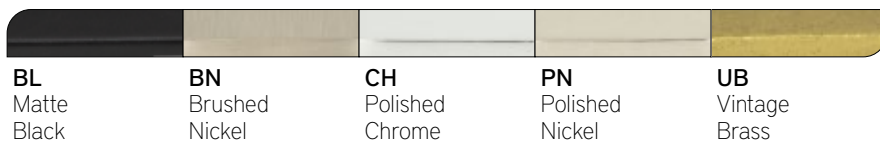

Finishes

BL
Matte
Black

BN
Brushed
Nickel

CH
Polished
Chrome

PN
Polished
Nickel

UB
Vintage
Brass