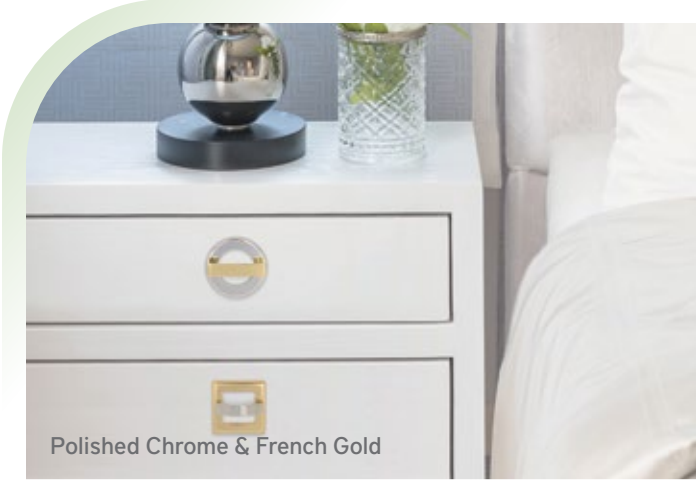

Polished Chrome & French Gold