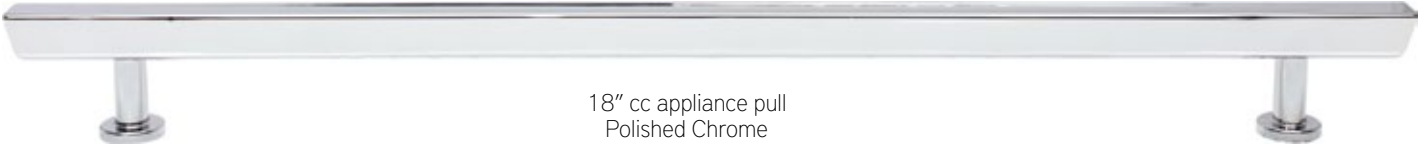

18" cc appliance pull
Brushed Nickel

Sizes

	BL	BRN	CH	CM	PN	SL	VB	WB
18" cc appliance pull	445-BL	445-BRN	445-CH	445-CM	445-PN	445-SL	445-VB	445-WB

Appliance Pulls

Warm
Brass
Pulls

Erika Collection

Conga

Matching Cabinet Pulls on page 51