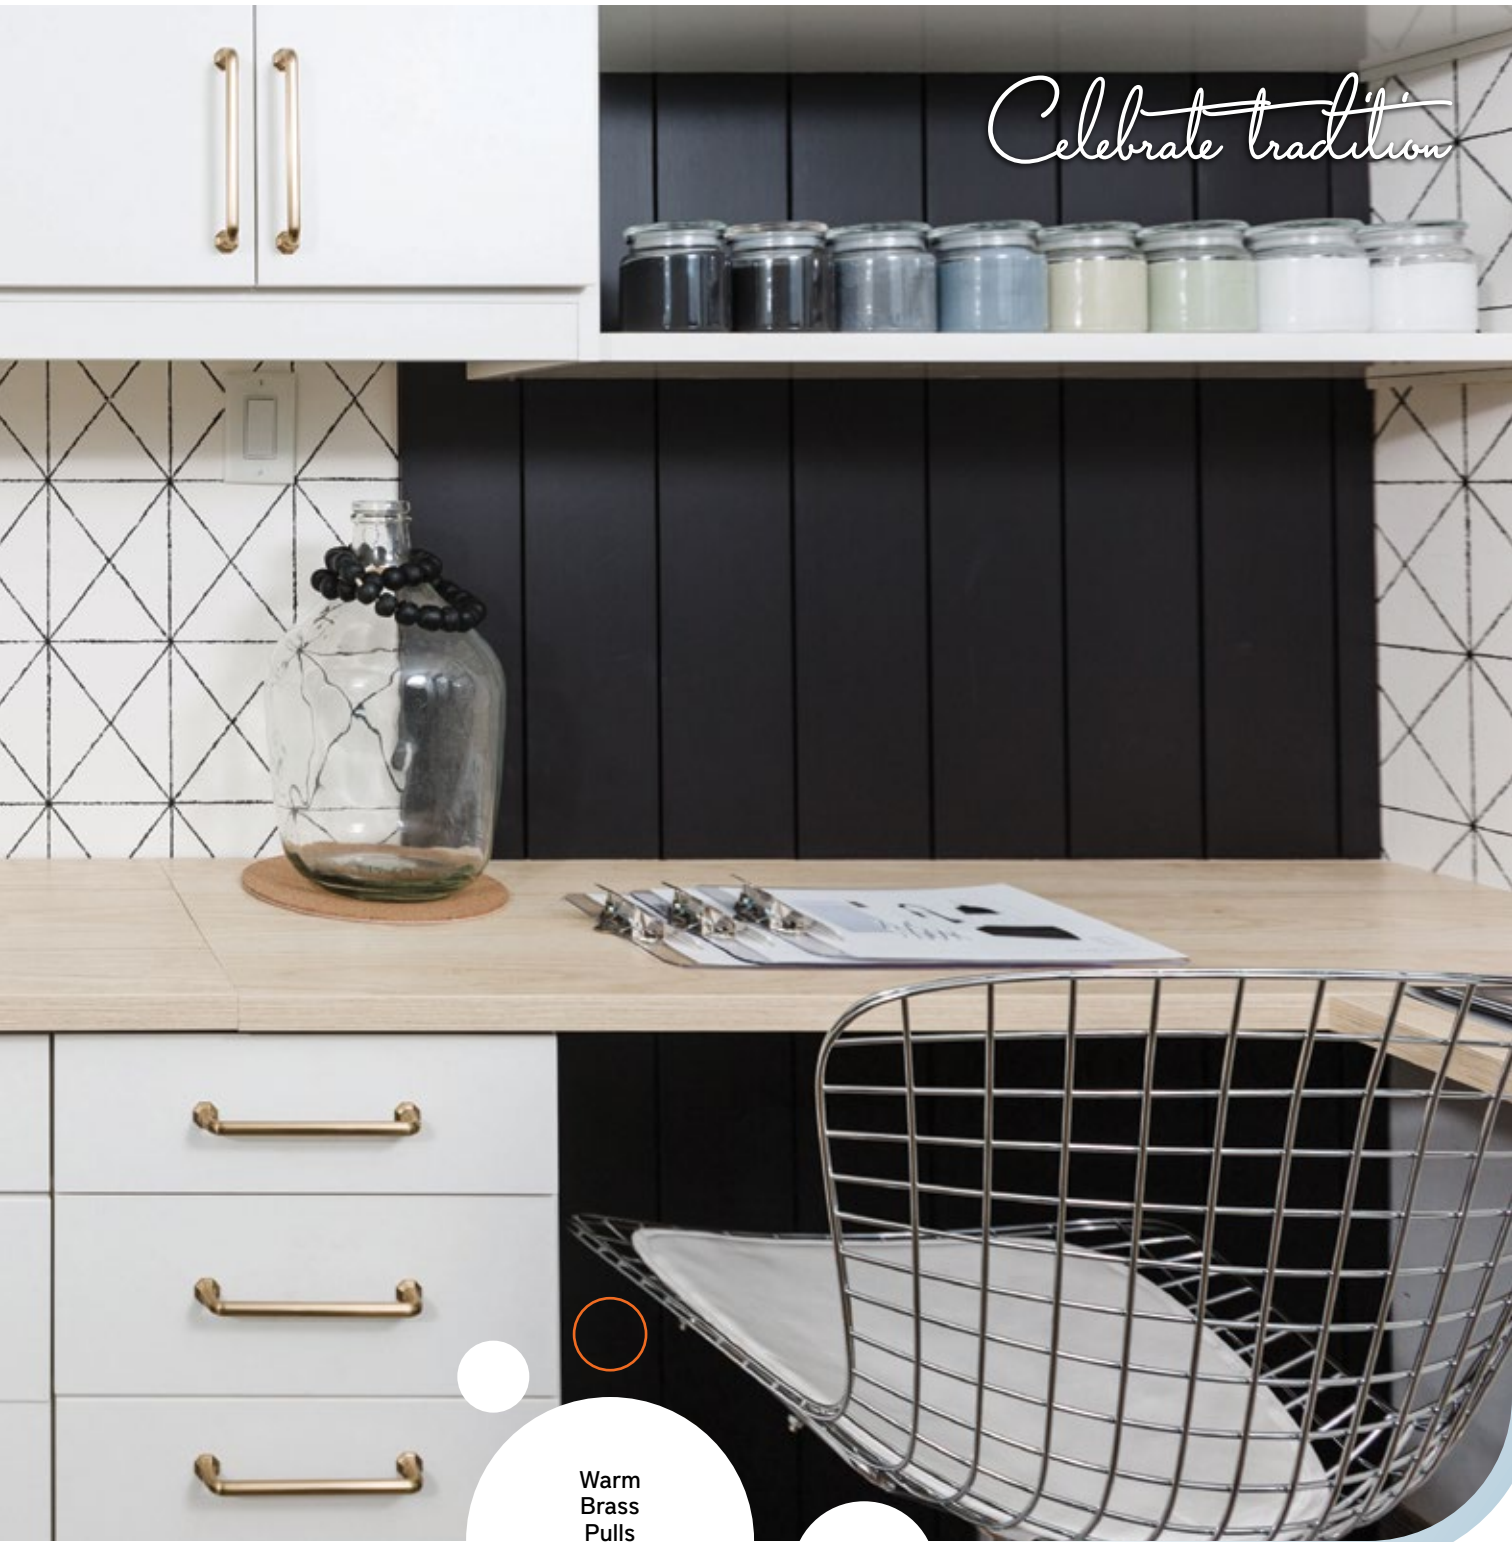

Celebrate tradition

Warm
Brass
Pulls