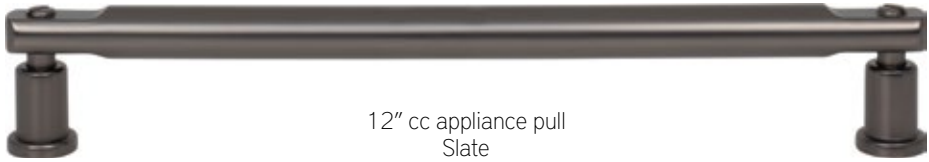

Appliance Pulls

Warm
Brass
Pulls

Everitt Collection

Everitt

Matching Cabinet Pulls on page 75

12" cc appliance pull
Slate

Sizes

	BL	BRN	CH	PN	SL	WB
12" cc appliance pull	A988-BL	A988-BRN	A988-CH	A988-PN	A988-SL	A988-WB
18" cc appliance pull	A989-BL	A989-BRN	A989-CH	A989-PN	A989-SL	A989-WB