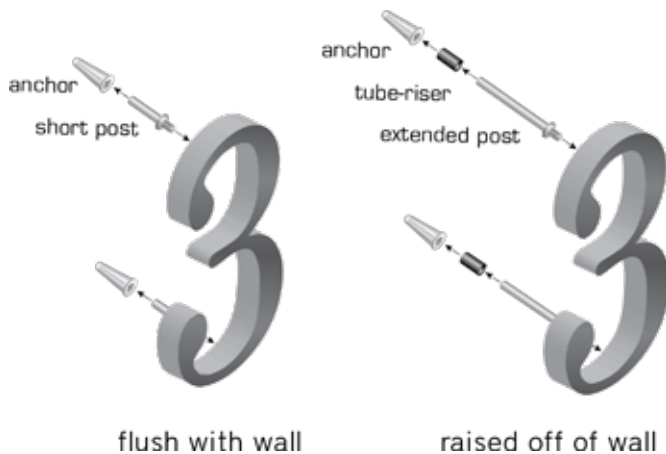

Depending on your style, the Traditionalist house numbers can rest flat against your wall, or be raised 5/8" for optimal shadow effect. Screws are hidden. Risers are included.