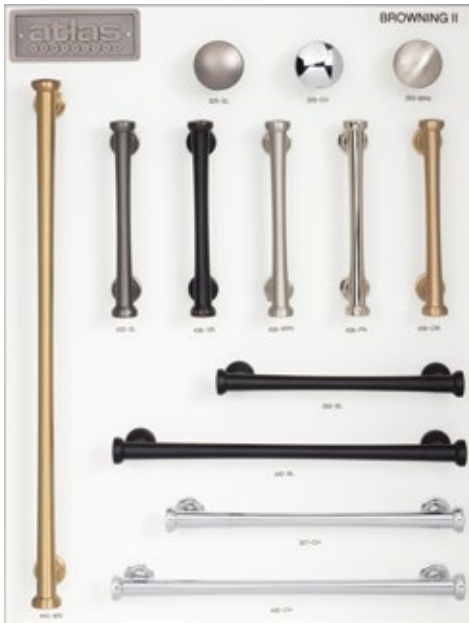

Browning II

MAPLE: DIS-1161
WHITE: DIS-1161W