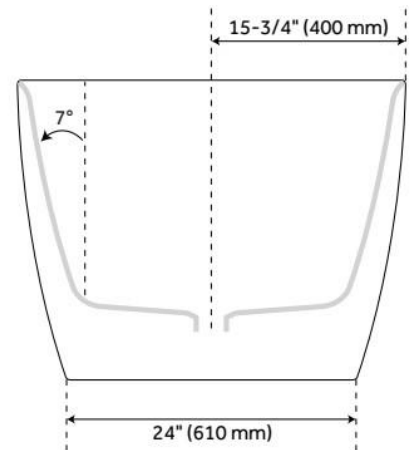

67" HIBISCUS OVAL ACRYLIC FREESTANDING TUB - NO TAP DECK

SKU: 450576

Code: SHHBFSOT6731A

REVISED 8/13/2024