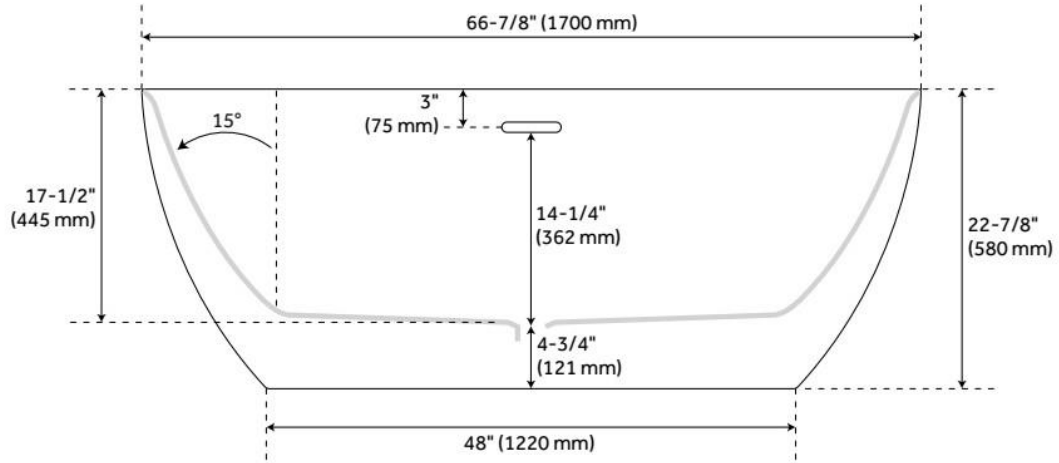

67" HIBISCUS OVAL ACRYLIC FREESTANDING TUB - NO TAP DECK

SKU: 450576

Code: SHHBFSOT6731A

REVISED 8/13/2024