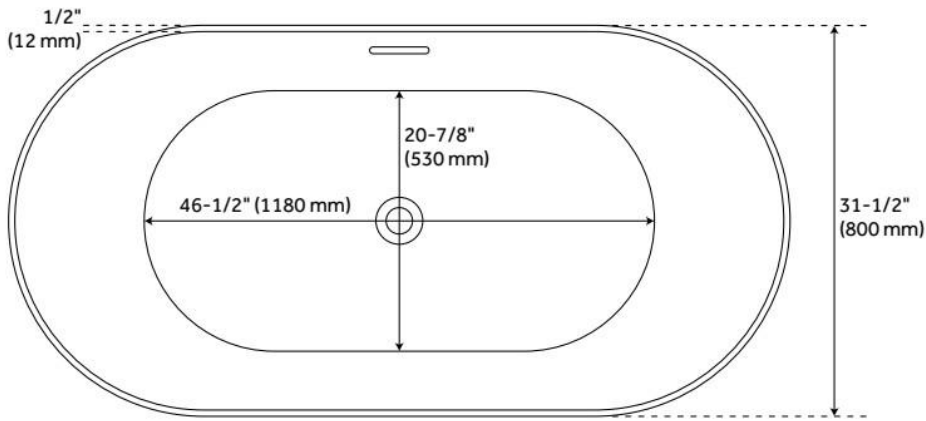

67" HIBISCUS OVAL ACRYLIC FREESTANDING TUB - NO TAP DECK

SKU: 450576

Code: SHHBFSOT6731A

REVISED 8/13/2024