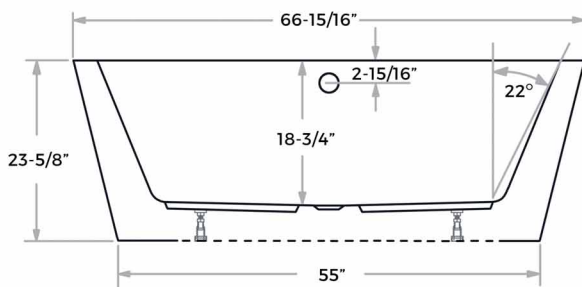

Codes & Standards

Specified to meet or exceed:
- IAPMO & ETL

Specifications

- Overall Length: 66-15/16"
- Overall Width: 31-1/2"
- Overall Height: 23-5/8"
- Tub length: 60-1/4"
- Tub width: 24-13/16"
- Tub depth (to overflow): 15-13/16"
- Material: Cast acrylic
- Five year warranty
- Maximum capacity: 67 gallons

DIMENSIONS & MEASUREMENTS

Installation Notes

- All dimensions and specifications are nominal and may vary +/- 1/4". Use actual products for accuracy in critical situations.

- Tub must be supported from the tub bottom and not the tub lip or stringers. Failure to do so will void warranty.