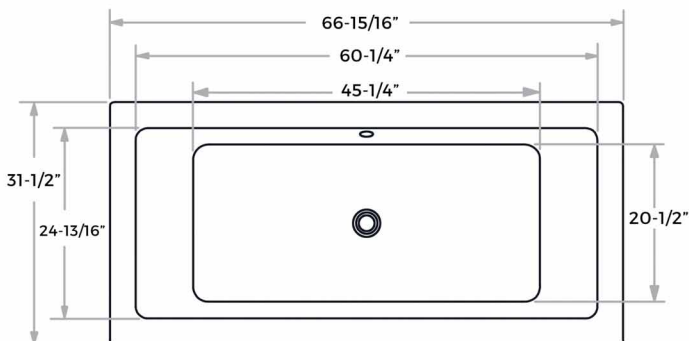

MISENO
— TAKE ME HOME —

MNO6732FSQ

67" x 32" Free-Standing Rectangular Acrylic Soaking Bathtub

Available Finishes

WHITE
(MNO6732FSQ)

Features

- 77 gallon capacity
- Center drain
- Constructed with Lucite acrylic
- Reinforced fiberglass backing
- Concealed leveling legs
- Chrome drain and overflow trim included

Codes & Standards

Specified to meet or exceed:
- IAPMO & ETL

Specifications

- Overall Length: 66-15/16"
- Overall Width: 31-1/2"
- Overall Height: 23-5/8"
- Tub length: 60-1/4"
- Tub width: 24-13/16"
- Tub depth (to overflow): 15-13/16"
- Material: Cast acrylic
- Five year warranty
- Maximum capacity: 67 gallons

DIMENSIONS & MEASUREMENTS

Installation Notes

- All dimensions and specifications are nominal and may vary +/- 1/4". Use actual products for accuracy in critical situations.

- Tub must be supported from the tub bottom and not the tub lip or stringers. Failure to do so will void warranty.