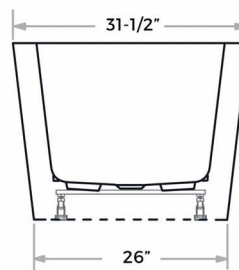

Codes & Standards

Specified to meet or exceed:
- IAPMO & ETL

Specifications

- Overall Length: 66-15/16"
- Overall Width: 31-1/2"
- Overall Height: 23-5/8"
- Tub length: 60-1/4"
- Tub width: 24-13/16"
- Tub depth (to overflow): 15-13/16"
- Material: Cast acrylic
- Five year warranty
- Maximum capacity: 67 gallons

DIMENSIONS & MEASUREMENTS

Installation Notes

- All dimensions and specifications are nominal and may vary +/- 1/4". Use actual products for accuracy in critical situations.

- Tub must be supported from the tub bottom and not the tub lip or stringers. Failure to do so will void warranty.