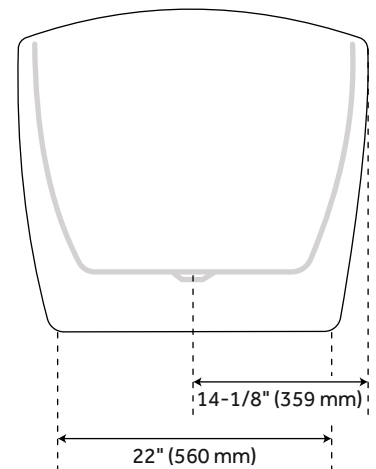

72" SHEBA ACRYLIC DOUBLE-SLIPPER TUB

SKU: 919180

Code: SHSBFSODS7231,SH462576

FEATURES

Features: Integral Drain & Overflow
Design: Modern
Product Finish: White
Length: 72"
Width: 31"
Height: 28-3/8"
Depth: 17-3/4"
Water Depth To Overflow: 15-3/8"
Exterior Treatment: Smooth
Interior Treatment: Smooth
Drain Finish: White
Faucet Included: No
Shape: Oval
Size: 72 in
Tub Overflow: Yes
Integral Drain & Overflow: Yes
Tub Material: Acrylic
Tub Interior Length: 43-3/4"
Tub Interior Width: 19-1/4"
Tap Deck: No
Faucet Drillings: No Drillings
Water Capacity (Gallons): 55
Built-In Adjusters: Yes
Tub Weight Uncrated (lbs): 100
Tub Weight Crated (lbs): 300

REVISED 1/31/2023

72" SHEBA ACRYLIC DOUBLE-SLIPPER TUB

SKU: 919180

Code: SHSBFSODS7231,SH462576

ADDITIONAL FEATURES

- All dimensions are ($\pm 1/2$ ").
- Foam Insulation option: increases heat retention and prevents condensation due to water and air temperature fluctuations.
- Optional Quick Connect Drop-In Drain Kit Includes:
 - Floor Plate, 1-1/2" PVC Pipe, 2" x 1-1/2" Trap Adapters, 1 Brass Threaded, 1 Brass Unthreaded Tailpiece and Plug.
 - Installs above your subfloor, but underneath your cement floor or tile, so you do not need access below the fixture.

REVISED 1/31/2023

72" SHEBA ACRYLIC DOUBLE-SLIPPER TUB

SKU: 919180

All dimensions and specifications are nominal and may vary. Use actual products for accuracy in critical situations.