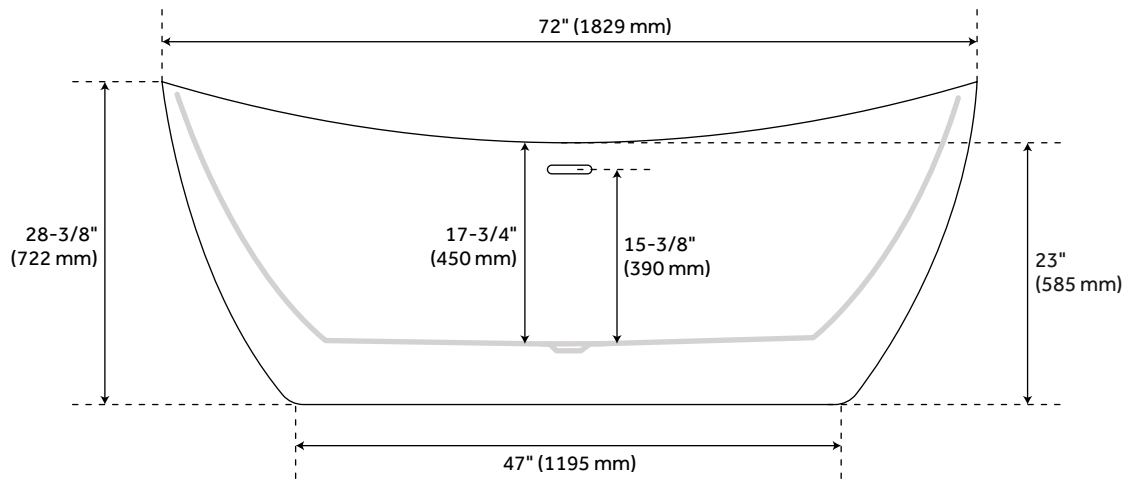

72" SHEBA ACRYLIC DOUBLE-SLIPPER TUB

SKU: 919180

Code: SHSBFSODS7231,SH462576

FEATURES

Features: Integral Drain & Overflow
Design: Modern
Product Finish: White
Length: 72"
Width: 31"
Height: 28-3/8"
Depth: 17-3/4"
Water Depth To Overflow: 15-3/8"
Exterior Treatment: Smooth
Interior Treatment: Smooth
Drain Finish: White
Faucet Included: No
Shape: Oval
Size: 72 in
Tub Overflow: Yes
Integral Drain & Overflow: Yes
Tub Material: Acrylic
Tub Interior Length: 43-3/4"
Tub Interior Width: 19-1/4"
Tap Deck: No
Faucet Drillings: No Drillings
Water Capacity (Gallons): 55
Built-In Adjusters: Yes
Tub Weight Uncrated (lbs): 100
Tub Weight Crated (lbs): 300

REVISED 1/31/2023

72" SHEBA ACRYLIC DOUBLE-SLIPPER TUB

SKU: 919180

Code: SHSBFSODS7231,SH462576

ADDITIONAL FEATURES

- All dimensions are ($\pm 1/2$ ").
- Foam Insulation option: increases heat retention and prevents condensation due to water and air temperature fluctuations.
- Optional Quick Connect Drop-In Drain Kit Includes:
 - Floor Plate, 1-1/2" PVC Pipe, 2" x 1-1/2" Trap Adapters, 1 Brass Threaded, 1 Brass Unthreaded Tailpiece and Plug.
 - Installs above your subfloor, but underneath your cement floor or tile, so you do not need access below the fixture.

REVISED 1/31/2023

72" SHEBA ACRYLIC DOUBLE-SLIPPER TUB

SKU: 919180

All dimensions and specifications are nominal and may vary. Use actual products for accuracy in critical situations.