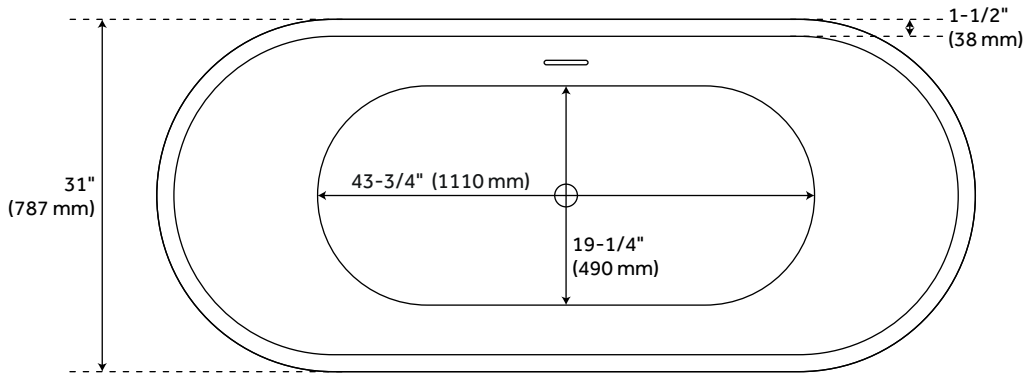

72" SHEBA ACRYLIC DOUBLE-SLIPPER TUB

SKU: 919180

Code: SHSBFSODS7231,SH462576

FEATURES

Features: Integral Drain & Overflow
Design: Modern
Product Finish: White
Length: 72"
Width: 31"
Height: 28-3/8"
Depth: 17-3/4"
Water Depth To Overflow: 15-3/8"
Exterior Treatment: Smooth
Interior Treatment: Smooth
Drain Finish: White
Faucet Included: No
Shape: Oval
Size: 72 in
Tub Overflow: Yes
Integral Drain & Overflow: Yes
Tub Material: Acrylic
Tub Interior Length: 43-3/4"
Tub Interior Width: 19-1/4"
Tap Deck: No
Faucet Drillings: No Drillings
Water Capacity (Gallons): 55
Built-In Adjusters: Yes
Tub Weight Uncrated (lbs): 100
Tub Weight Crated (lbs): 300

REVISED 1/31/2023

72" SHEBA ACRYLIC DOUBLE-SLIPPER TUB

SKU: 919180

Code: SHSBFSODS7231,SH462576

ADDITIONAL FEATURES

- All dimensions are ($\pm 1/2$ ").
- Foam Insulation option: increases heat retention and prevents condensation due to water and air temperature fluctuations.
- Optional Quick Connect Drop-In Drain Kit Includes:
 - Floor Plate, 1-1/2" PVC Pipe, 2" x 1-1/2" Trap Adapters, 1 Brass Threaded, 1 Brass Unthreaded Tailpiece and Plug.
 - Installs above your subfloor, but underneath your cement floor or tile, so you do not need access below the fixture.

REVISED 1/31/2023

72" SHEBA ACRYLIC DOUBLE-SLIPPER TUB

SKU: 919180

All dimensions and specifications are nominal and may vary. Use actual products for accuracy in critical situations.