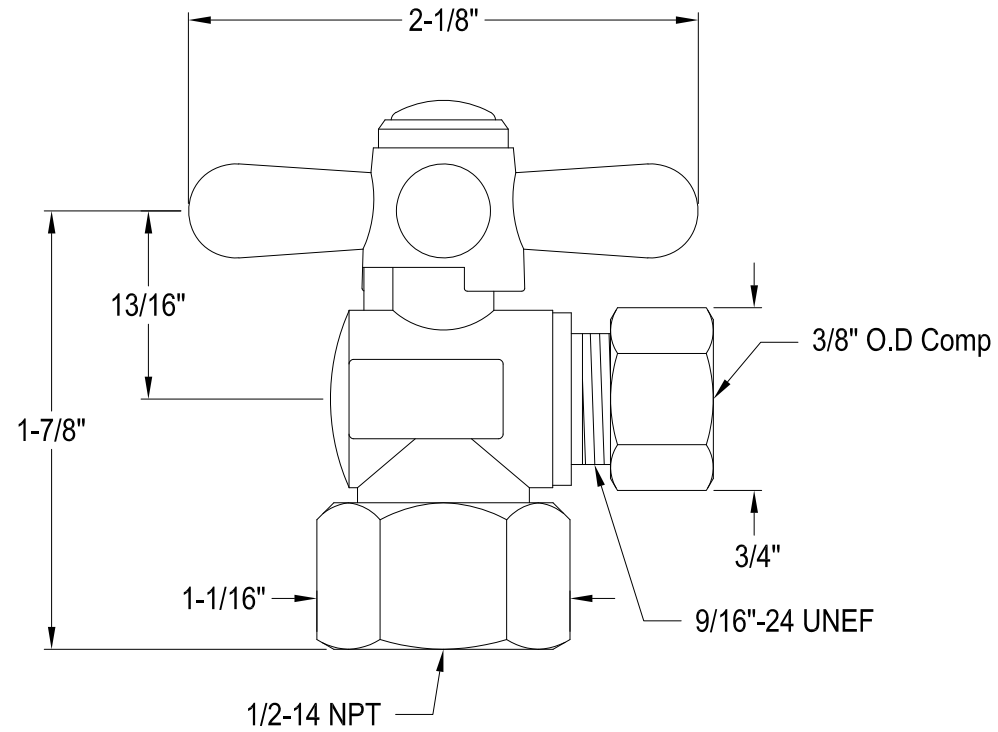

CC43100, 1, 2, 3, 5, 6, 7, 8X

Quarter Turn Valves, 1/2" FIP x 3/8" O.D Comp

CB38300MB, 1, 2, 3, 5, 6, 7, 8

3/8" Bullnose Lavatory Supply Tube

K150F0,1,2,3,5,6,7,8,6PN

Flange