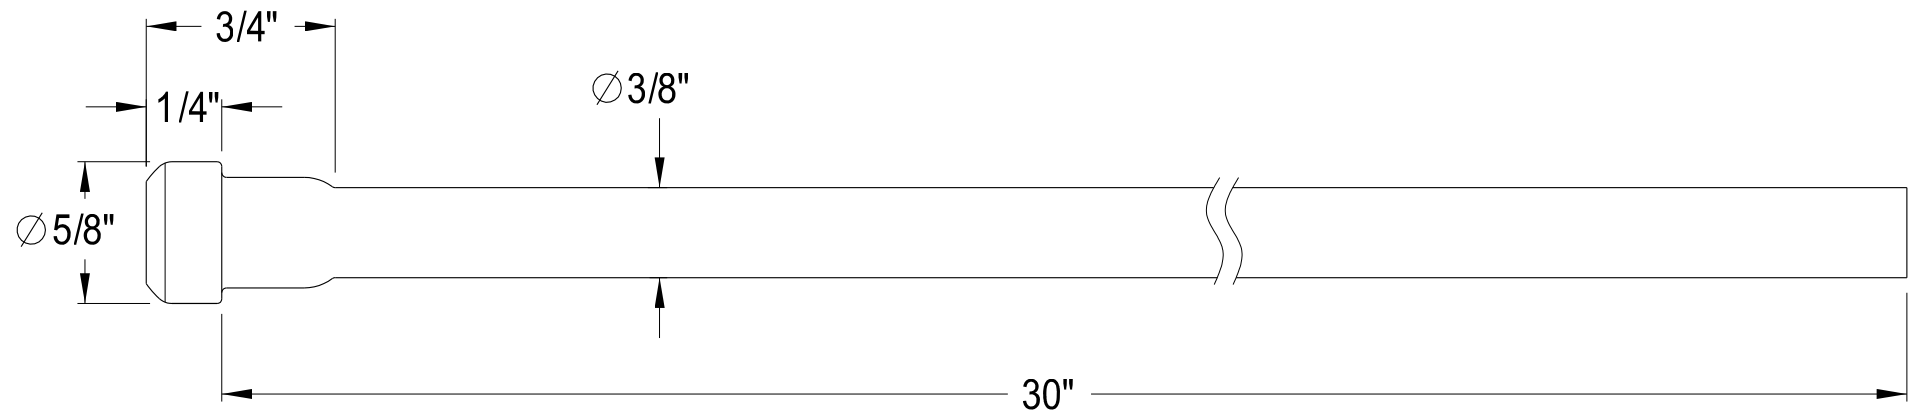

CC43100, 1, 2, 3, 5, 6, 7, 8X

Quarter Turn Valves, 1/2" FIP x 3/8" O.D Comp

CB38300MB, 1, 2, 3, 5, 6, 7, 8

3/8" Bullnose Lavatory Supply Tube

K150F0,1,2,3,5,6,7,8,6PN

Flange