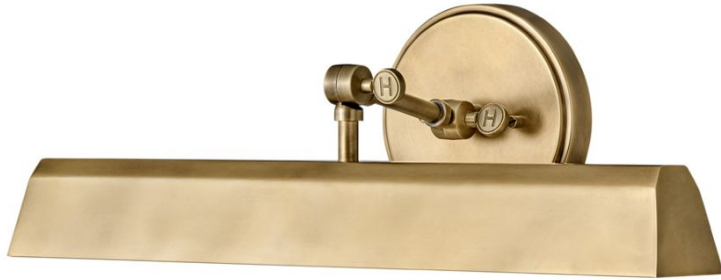

ARTI

47094HB

MEDIUM ADJUSTABLE ACCENT LIGHT

The perfect fixture for any space, Arti embodies simple elegance with its functional, streamlined design. Offering a robust lineup of fixture silhouettes, every aspect of the Arti family is adorned with practical features for a seamless integration into any room.

DETAILS	
FINISH:	Heritage Brass
MATERIAL:	Steel
DIMMABLE:	No

DIMENSIONS	
WIDTH:	20"
HEIGHT:	6"
WEIGHT:	4.4lb
BACK PLATE:	6" Dia.
EXTENSION:	7.3"
TOP TO OUTLET:	3"

LIGHT SOURCE	
LIGHT SOURCE:	Socketed
WATTAGE:	2-8w Med. LED, 60w Equiv.
VOLTAGE:	120v

SHIPPING	
CARTON LENGTH:	22.4
CARTON WIDTH:	10
CARTON HEIGHT:	8.5
CARTON WEIGHT:	6.2

PRODUCT DETAILS:

- Suitable for use in dry (indoor) locations as defined by NEC and CEC. Meets United States UL Underwriters Laboratories & CSA Canadian Standards Association Product Safety Standards.
- Can be hard wired or mounted with included plug-in cord
- Fully adjustable up or down
- Optional cord cover available, 6938HB
- Merging the best of traditional and modern elements with a sophisticated and streamlined look
- All dimensions listed are as shown