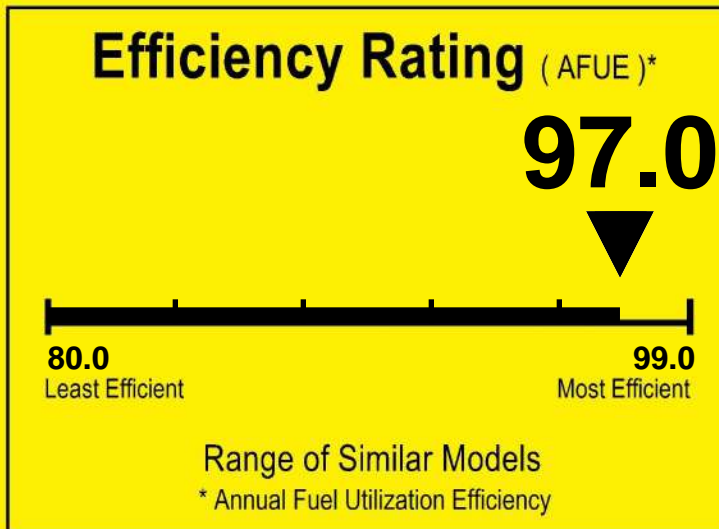

U.S. Government

Federal law prohibits removal of this label before consumer purchase.

ENERGYGUIDE

Furnace
Non-Weatherized
Natural Gas, Propane Gas

TRANE
Model S9V2B060U3VS***

For energy cost info, visit
productinfo.energy.gov