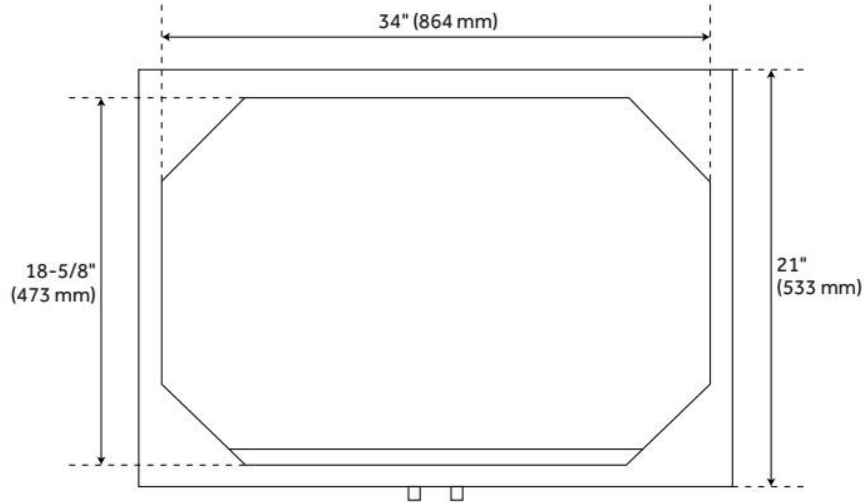

36" AYANNA MINDI VANITY WITH RECTANGULAR UNDERMOUNT SINK - NATURAL MINDI

SKU: 953591-36-RUMB

Code: SH481772, SH481774, SH481769, SH481770, SH481778, SH481771, SH481775, SH481773, SH481768, SH481777

REVISED 10/1/2024