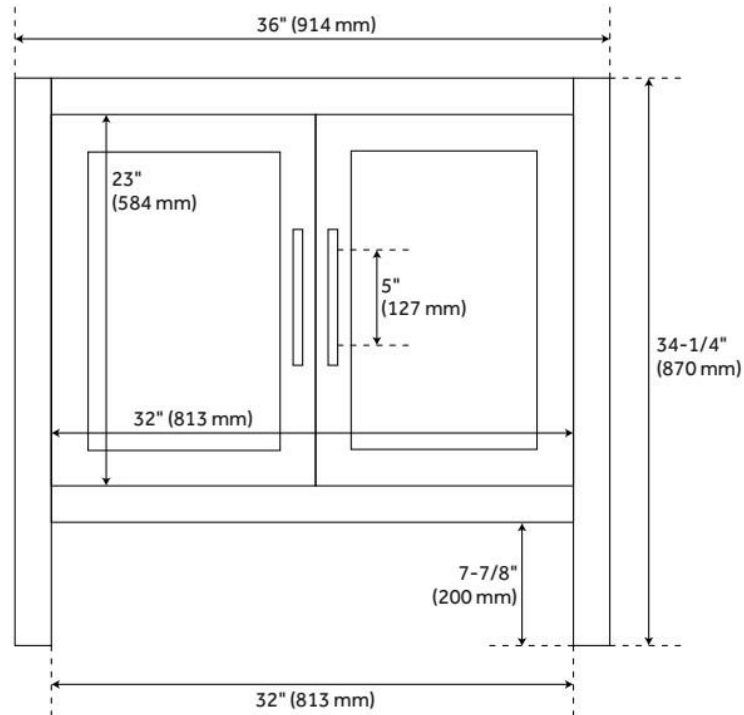

36" AYANNA MINDI VANITY WITH RECTANGULAR UNDERMOUNT SINK - NATURAL MINDI

SKU: 953591-36-RUMB

Code: SH481772, SH481774, SH481769, SH481770, SH481778, SH481771, SH481775, SH481773, SH481768, SH481777

REVISED 10/1/2024