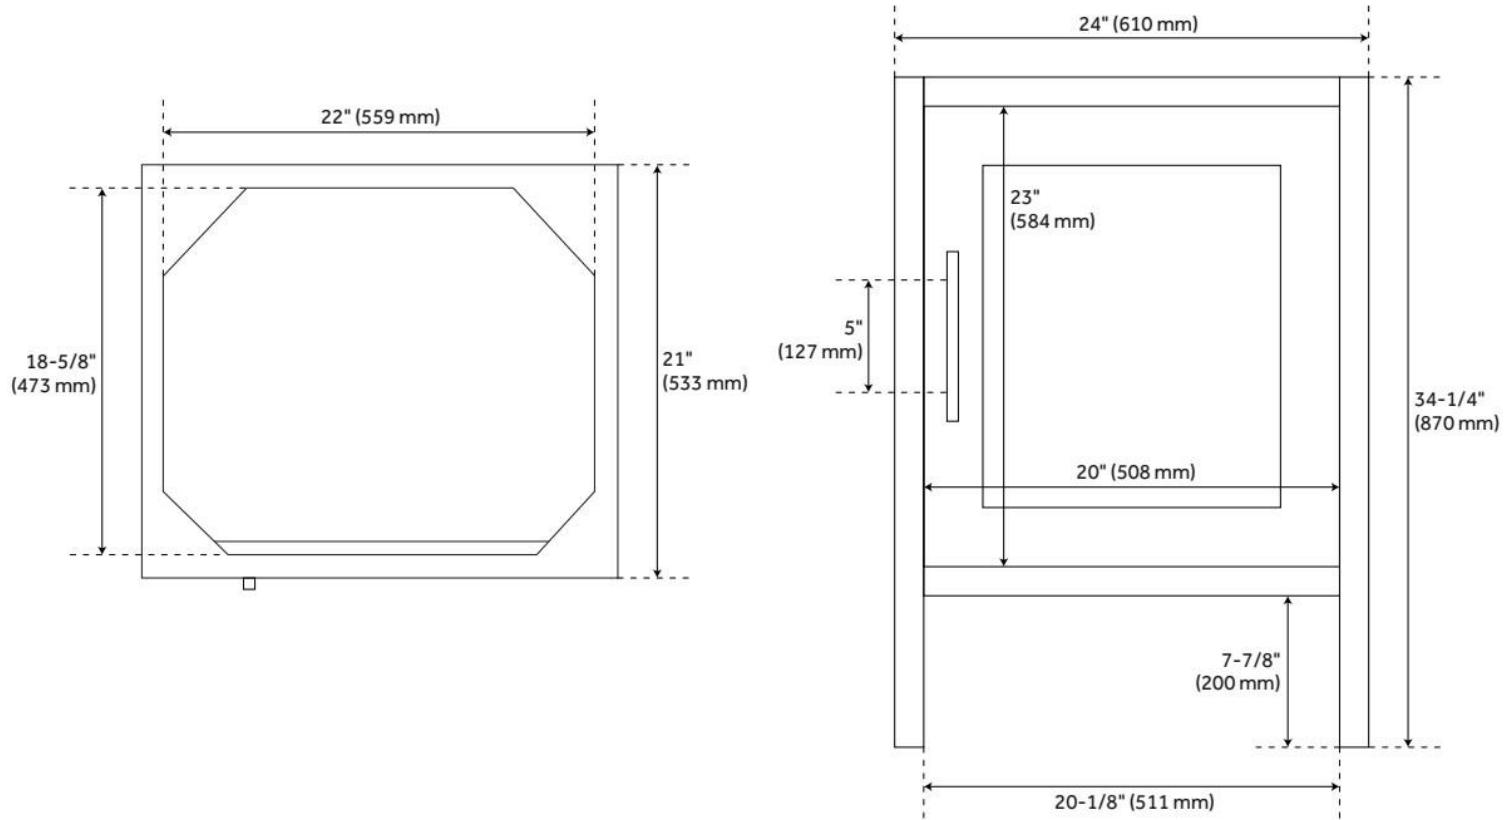

FEATURES

Material: Wood
Product Finish: Natural Mindi
Number of Doors: 1
Adjustable Shelves: Yes
Hardware Finish: Matte Black
Built-In Adjusters: Yes

LISTED ID: 506894

ADDITIONAL FEATURES

- Includes a matching backsplash and a white porcelain sink.
- Granite is A-grade. Polished Carrara Marble is sourced from Italy.
- Each stone top is carved from a single piece of stone and will feature natural variations.
- See Installation Instructions for directions to attach the vanity top and sink.
- All dimensions are ($\pm 1/2"$).
- [Wood finish samples available.](#)

REVISED 11/26/2024

24" AYANNA MINDI VANITY WITH RECTANGULAR UNDERMOUNT SINK - NATURAL MINDI

SKU: 953591-24-RUMB

Code: SH481728, SH481730, SH481725, SH481726, SH481734, SH481727, SH481731, SH481729, SH481724, SH481732, SH559061