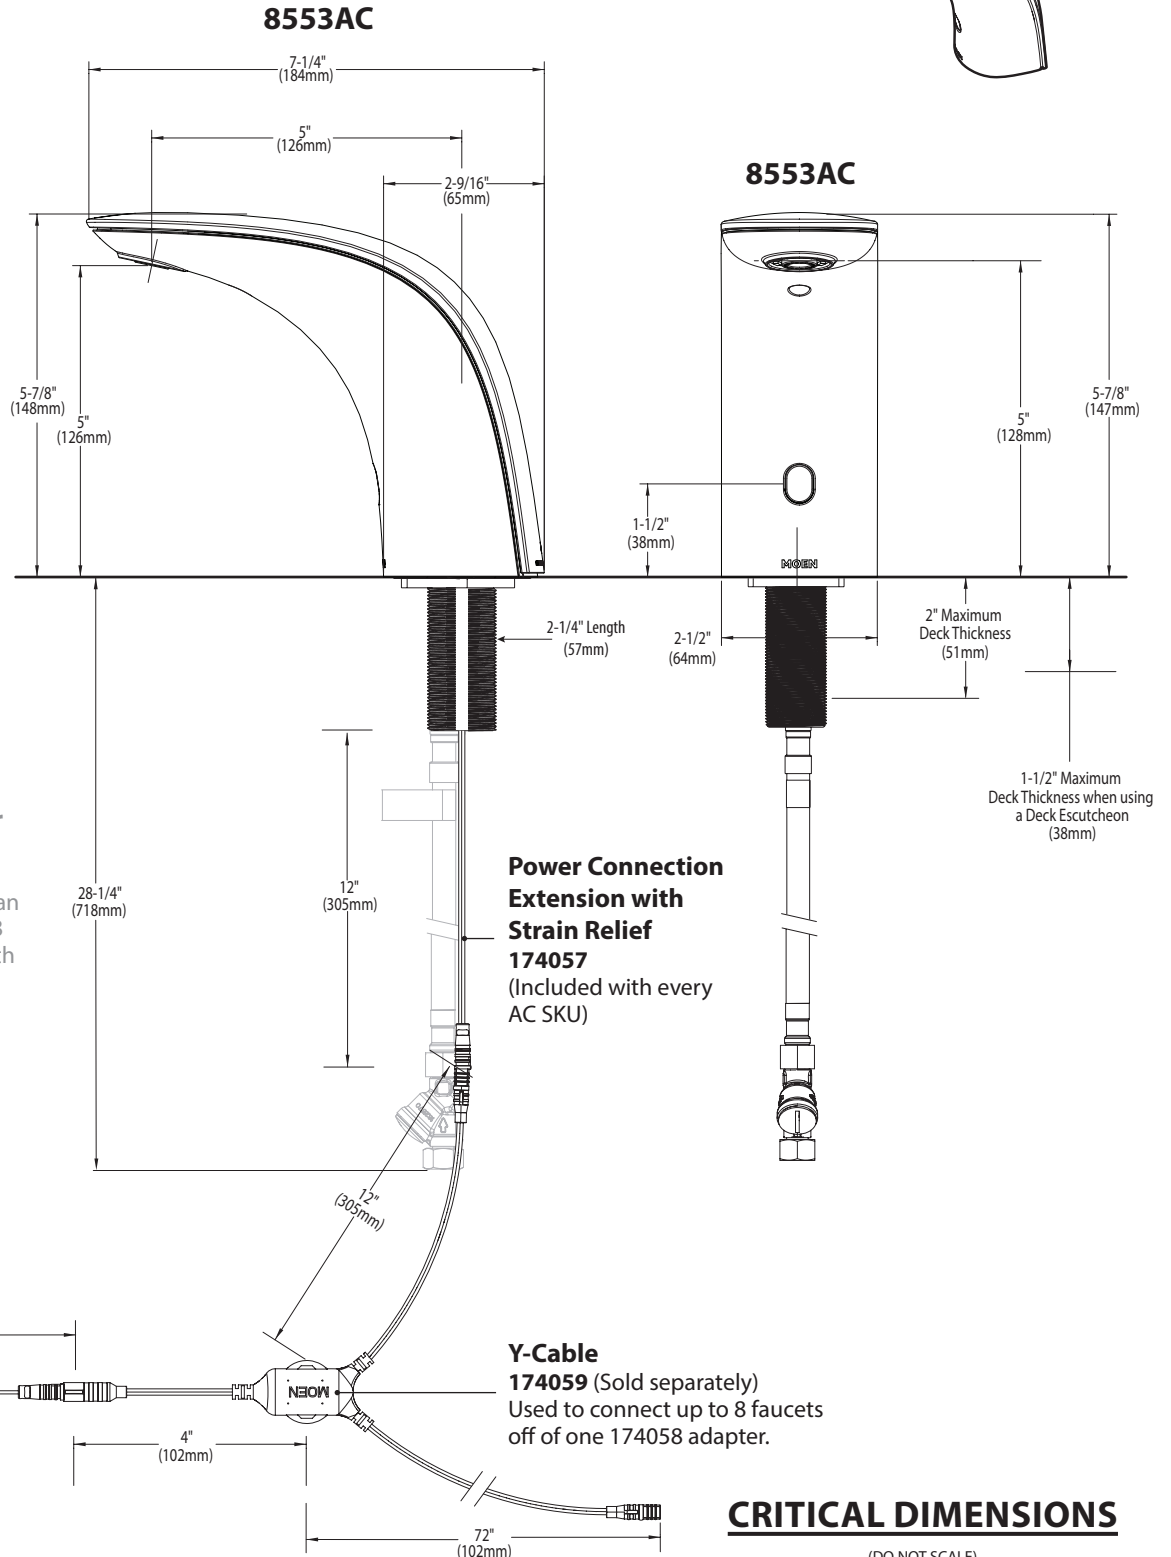

Models prior to September, 2017

Plug-in Power Adapter 174058 (Discontinued)
An adapter is required for AC SKU(s)—one adapter can be used to connect up to 8 faucets in coordination with 174059 Y-cable(s)

Power Connection Extension with Strain Relief 174057 (Included with every AC SKU)

Y-Cable 174059 (Sold separately)
Used to connect up to 8 faucets off of one 174058 adapter.

CRITICAL DIMENSIONS

(DO NOT SCALE)