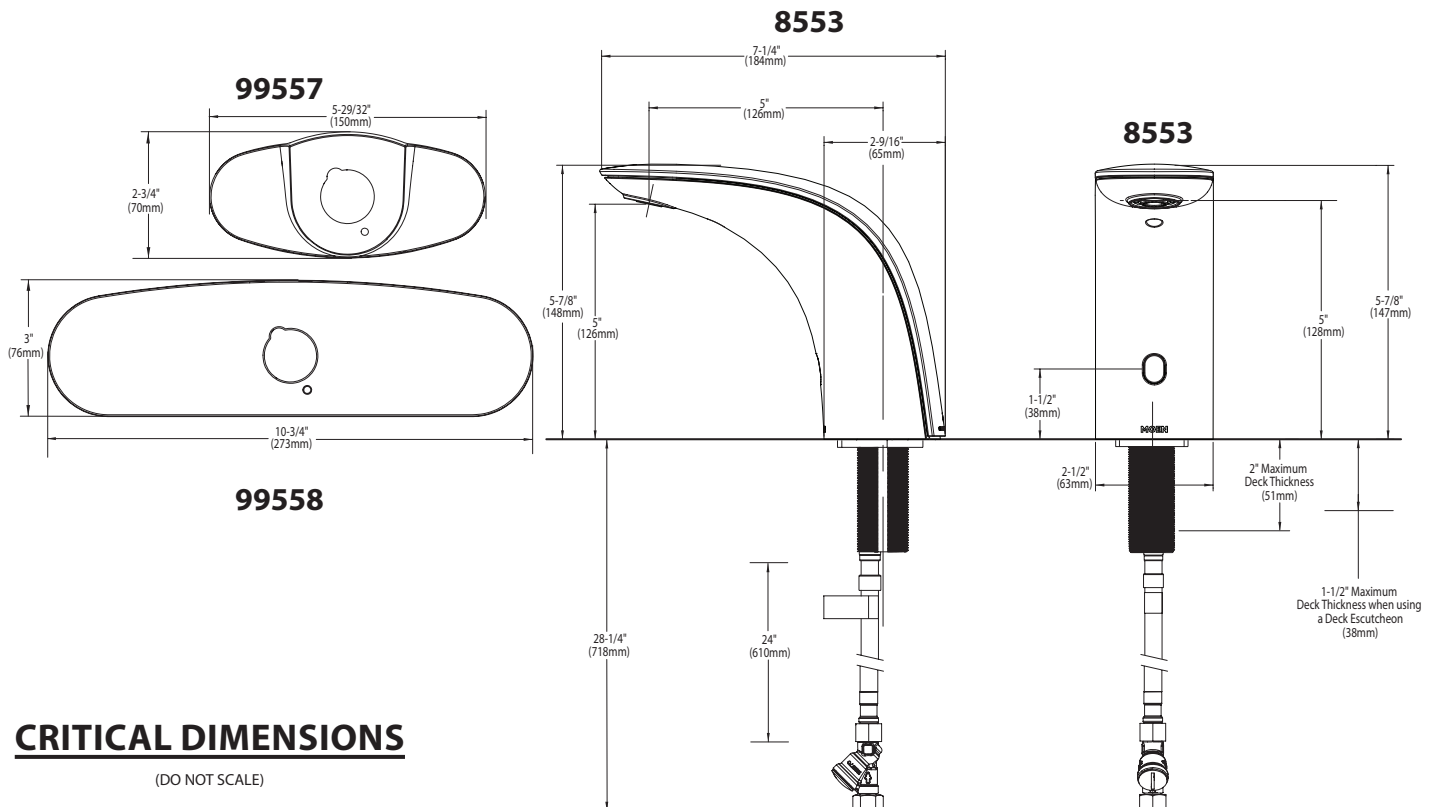

WARRANTY

- Warranted for 5 years against material or manufacturer defects

M•Power™ Electronic Faucet Above-Deck Transitional Style

Model: 8553, 8553AC (non-mixing)

NOTE: DESIGNED TO BE INSTALLED
THROUGH ONE HOLE 1-1/4" MIN. DIA.
(see the following page for model 8553AC)

Power Connection Extension with Strain Relief 174057 (Included with every AC SKU)

Y-Cable 174059 (Sold separately)
Used to connect up to 8 faucets off of one 174058 adapter.

CRITICAL DIMENSIONS

(DO NOT SCALE)