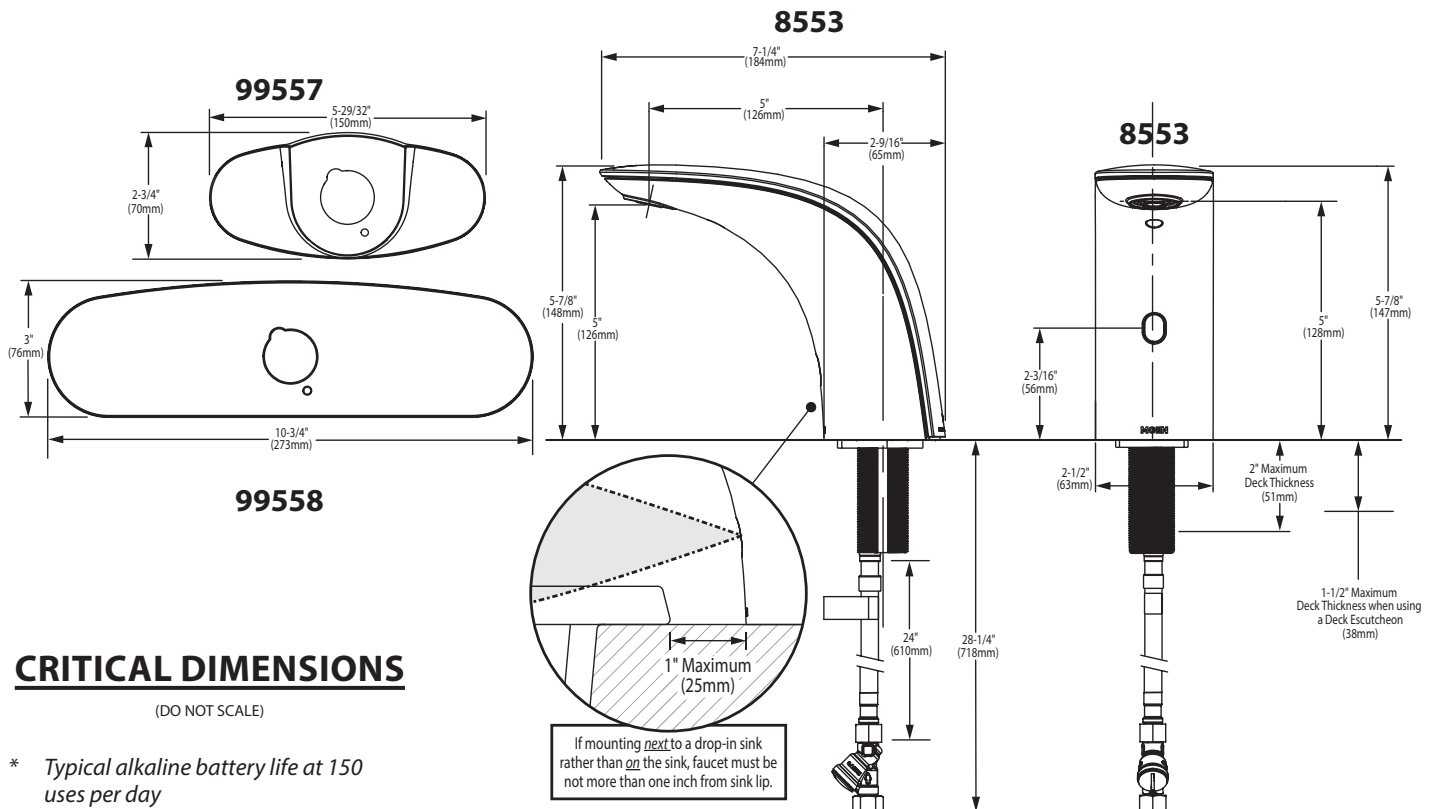

*There is more than 1 version of this model.
Page down to identify the version you have.*

DESCRIPTION

- Metal construction with chrome plated finish
- 2 piece clamshell design for easy installation & maintenance
- Transitional style
- Single mount
- Vandal resistant aerator
- Flexible stainless steel supply lines

WARRANTY

- Warranted for 5 years against material or manufacturer defects

M•Power™ Electronic Faucet Above-Deck Transitional Style

Model: 8553, 8553AC (non-mixing)

NOTE: DESIGNED TO BE INSTALLED
THROUGH ONE HOLE 1-1/4" MIN. DIA.
(see the following page for model 8553AC)

CRITICAL DIMENSIONS

(DO NOT SCALE)

Models prior to September, 2017

DESCRIPTION

- Metal construction with chrome plated finish
- 2 piece clamshell design for easy installation & maintenance
- Transitional style
- Single mount
- Vandal resistant aerator
- Flexible stainless steel supply lines