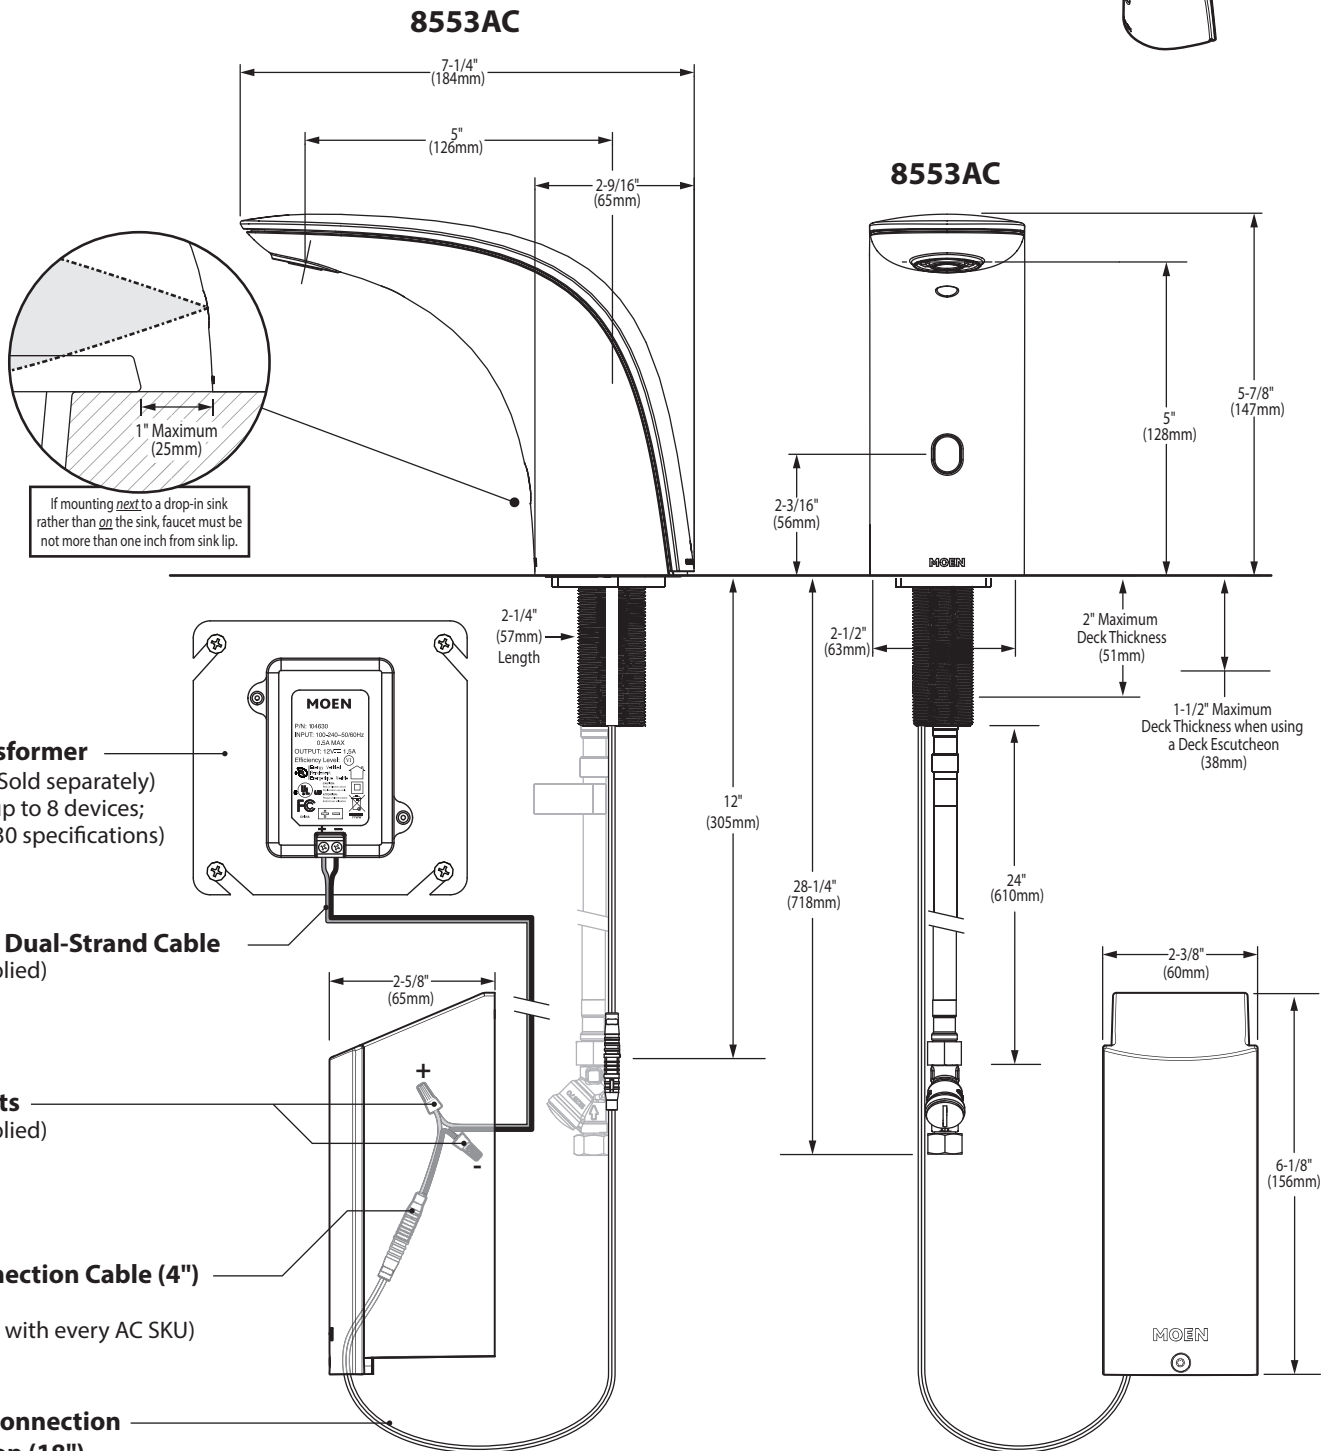

There is more than 1 version of this model.
Page down to identify the version you have.

AC Transformer
104630 (Sold separately)
(Powers up to 8 devices;
see 104630 specifications)

18AWG, Dual-Strand Cable
(Not supplied)

Wire Nuts
(Not supplied)
-/Black
+ /Gray

AC Connection Cable (4")
182538
(Included with every AC SKU)

Power Connection
Extension (18")
174057 (Optional)
(Included with every AC SKU)

CRITICAL DIMENSIONS

(DO NOT SCALE)