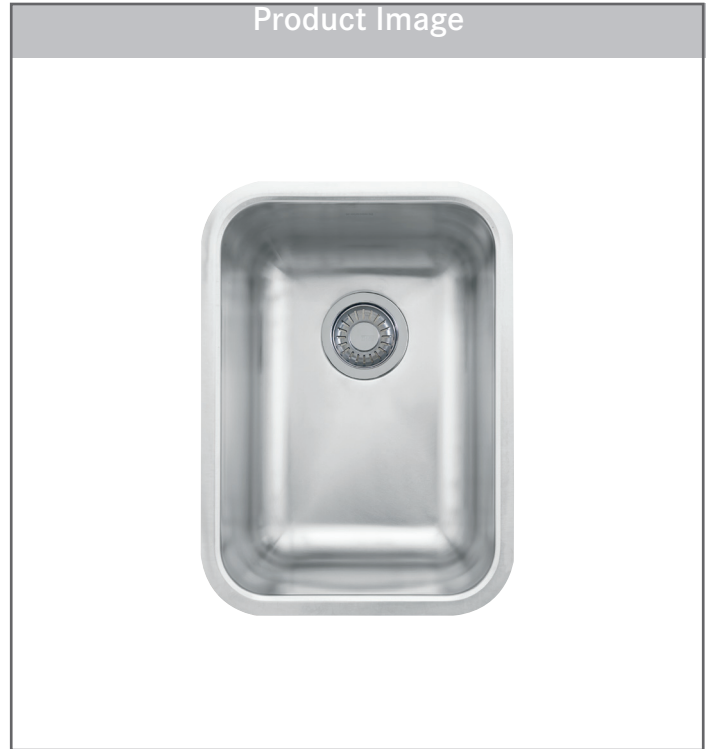

GRANDE

STAINLESS STEEL 12" SINGLE BOWL SINK Model GDX11012

While providing the functionality of a large flat surface and the convenience of wide corners, the Grande series will meet your everyday kitchen needs.

FEATURES

- Easy to clean silk finish is beautifully shiny in appearance and scratch resistant.
- Rear drains maximize the usable bottom surface of the bowl while also creating extra cabinet space beneath the sink.
- Deep bowl easily accommodates large pots and pans and minimizes splashing.

TECHNICAL FEATURES

Overall Sink Size (OD)	13 ¾" x 18¾"
Bowl Size (ID)	12" x 17"
Bowl Depth (ID)	8"
Corner Radius	50mm
Minimum Cabinet Size	18"
Installation Type	Undermount
Sound Coating	Yes
Anti-Noise Pads	Yes
Material	18 Gauge
Finish	Silk
Weight	12 lbs.
Warranty	Limited Lifetime

OPTIONAL ACCESSORIES

Bottom Grid	GD12-36S
All-In Accessory System 1	AIUS100
All-In Accessory System 2	AIUS200
All-In Accessory System 3	AIUS300
Strainer Assembly	1145 / 1145SN

Product Image