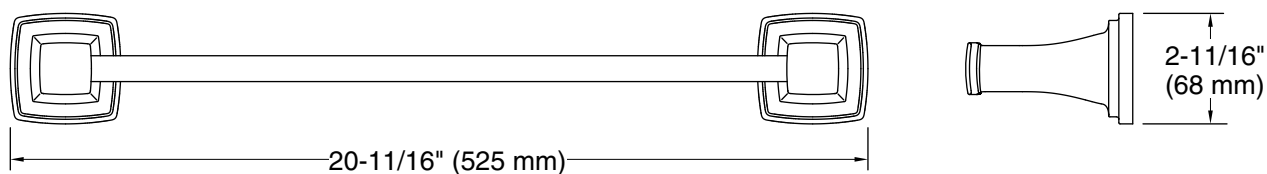

Riff®
18" towel bar
K-27409

Features

- 18" (457 mm) towel bar.
- Coordinates with other products in the Riff collection.

Material

- Premium metal construction for durability and reliability.
- KOHLER finishes resist corrosion and tarnishing.

Technical Information

All product dimensions are nominal.

Material: Zinc, Stainless Steel