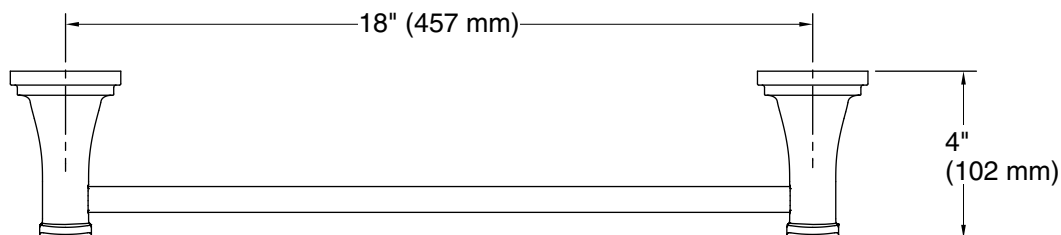

Riff®
18" towel bar
K-27409

Features

- 18" (457 mm) towel bar.
- Coordinates with other products in the Riff collection.

Material

- Premium metal construction for durability and reliability.
- KOHLER finishes resist corrosion and tarnishing.

Technical Information

All product dimensions are nominal.

Material: Zinc, Stainless Steel