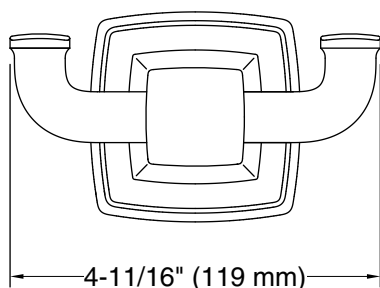

Features

- Double robe hook provides convenient hanging storage of robes, towels, and other bath items.
- Coordinates with other products in the Riff collection.

Material

- Premium metal construction for durability and reliability.
- KOHLER finishes resist corrosion and tarnishing.

Codes/Standards

None Applicable

KOHLER® Faucet Lifetime Limited Warranty

See website for detailed warranty information.

Technical Information

All product dimensions are nominal.

Material: Zinc