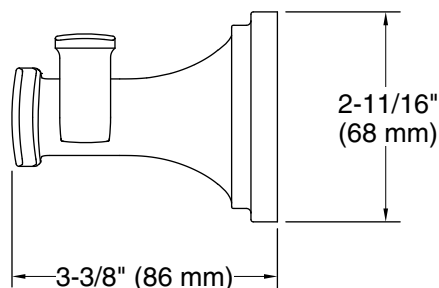

Features

- Double robe hook provides convenient hanging storage of robes, towels, and other bath items.
- Coordinates with other products in the Riff collection.

Material

- Premium metal construction for durability and reliability.
- KOHLER finishes resist corrosion and tarnishing.

Codes/Standards

None Applicable

KOHLER® Faucet Lifetime Limited Warranty

See website for detailed warranty information.

Technical Information

All product dimensions are nominal.

Material: Zinc