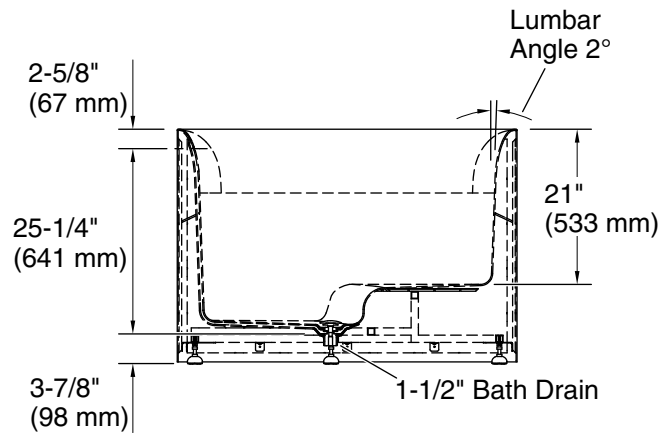

# Stillness™ Soak

46" x 46" freestanding bath  
K-31404

No change in measurement if connected with drain illustrated. (K-1381626)

## Technical Information

All product dimensions are nominal.

Installation:	Freestanding
Drain location:	Center
Basin area, bottom:	38-15/16" x 38-15/16" (988 mm x 988 mm)
Basin area, top:	39-7/8" x 39-7/8" (1012 mm x 1012 mm)
Weight:	275 lbs (124.7 kg)
Minimum floor load:	82 lbs/ft <sup>2</sup> (400.4 kg/m <sup>2</sup> )
Water depth:	23-5/8" (600 mm)
Water capacity:	111.5 gal (422.1 L)