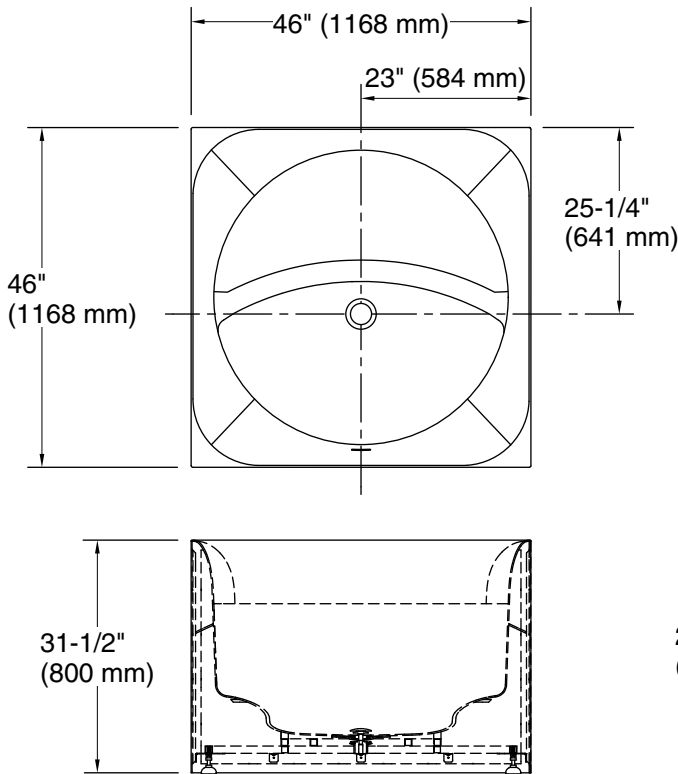

Stillness™ Soak

46" x 46" freestanding bath
K-31404

No change in measurement if connected with drain illustrated. (K-1381626)