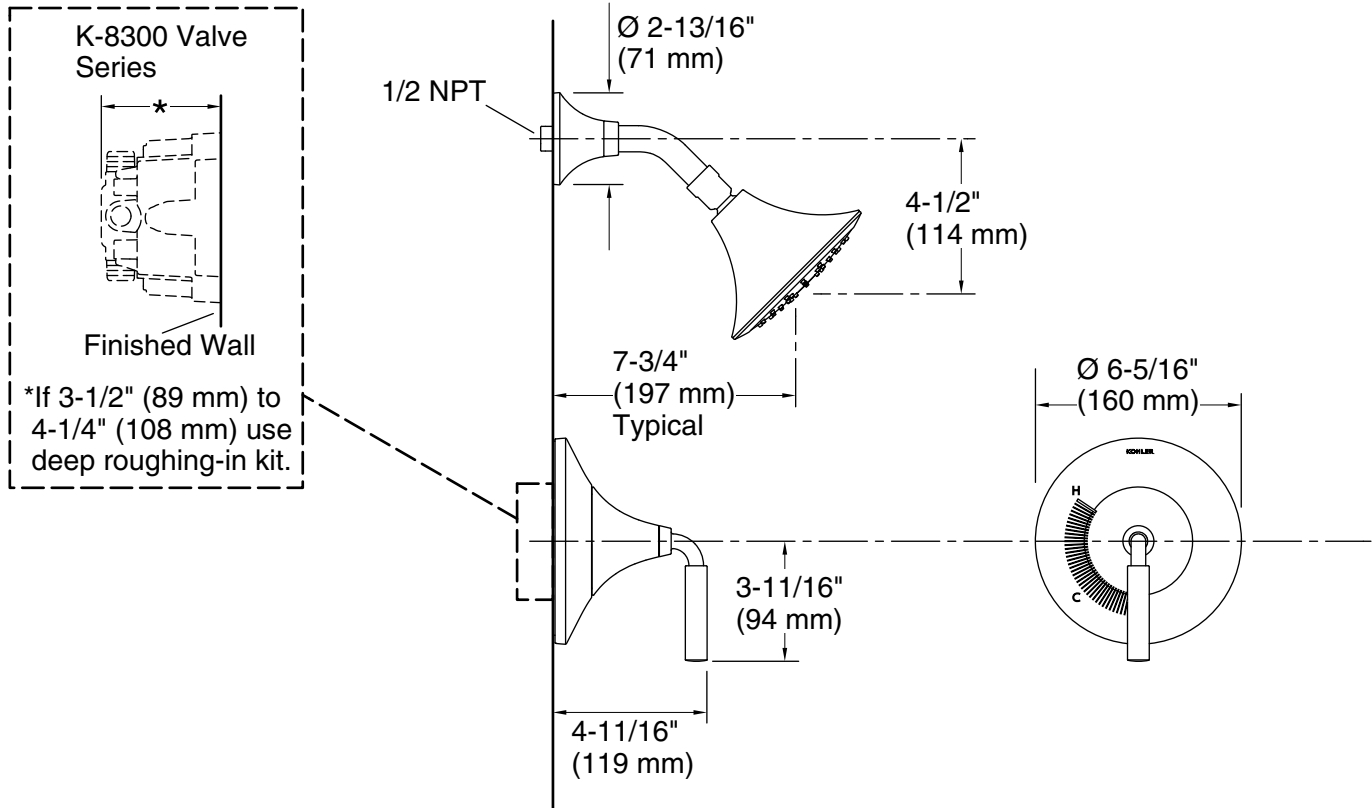

Technical Information

All product dimensions are nominal.

Drain included: No

Showerhead/Body Spray:

Rated maximum flow: 1.75 gal/min (6.6 l/min)

Pressure: 45 psi (3.1 bar)

Notes

Install this product according to the installation instructions.