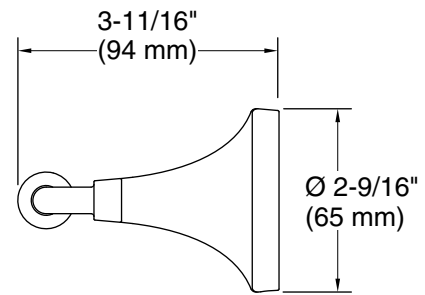

**Tone™**  
Pivoting toilet paper holder  
**K-27429**

**Features**

- Pivoting holder makes changing toilet paper quick and simple.
- Coordinates with Tone faucets, accessories, and showering components to complete your bathroom.

## Technical Information

All product dimensions are nominal.

Material: Zinc