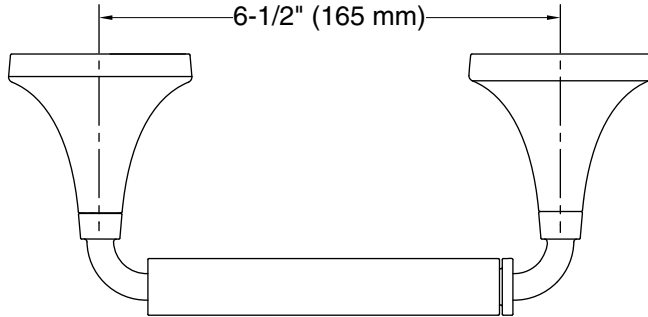

**Tone™**  
Pivoting toilet paper holder  
**K-27429**

**Features**

- Pivoting holder makes changing toilet paper quick and simple.
- Coordinates with Tone faucets, accessories, and showering components to complete your bathroom.

## Technical Information

All product dimensions are nominal.

Material: Zinc