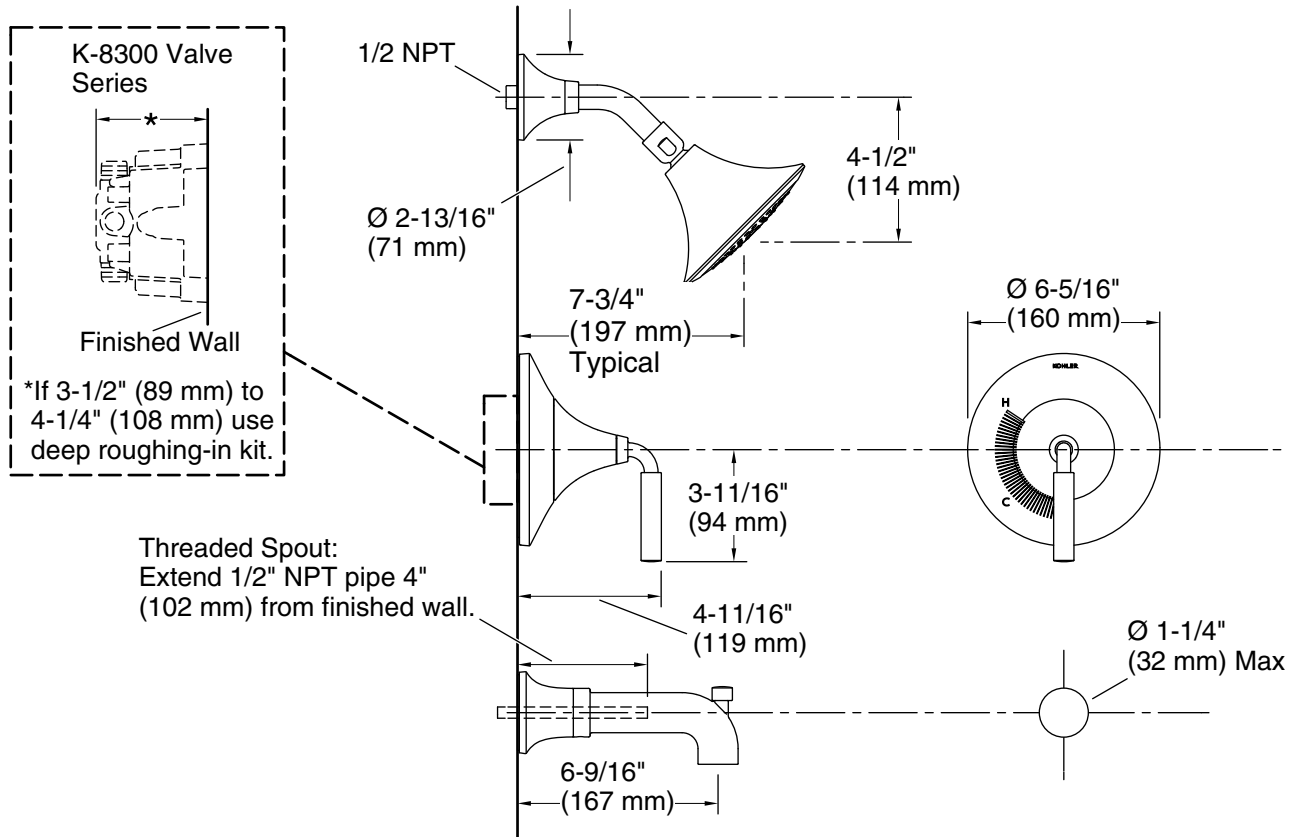

Technical Information

All product dimensions are nominal.

Drain included: No

Spout:

Spout reach: 6-9/16" (166 mm)

Showerhead/Body Spray:

Rated maximum flow: 2.5 gal/min (9.5 l/min)

Pressure: 45 psi (3.1 bar)

Notes

Install this product according to the installation instructions.