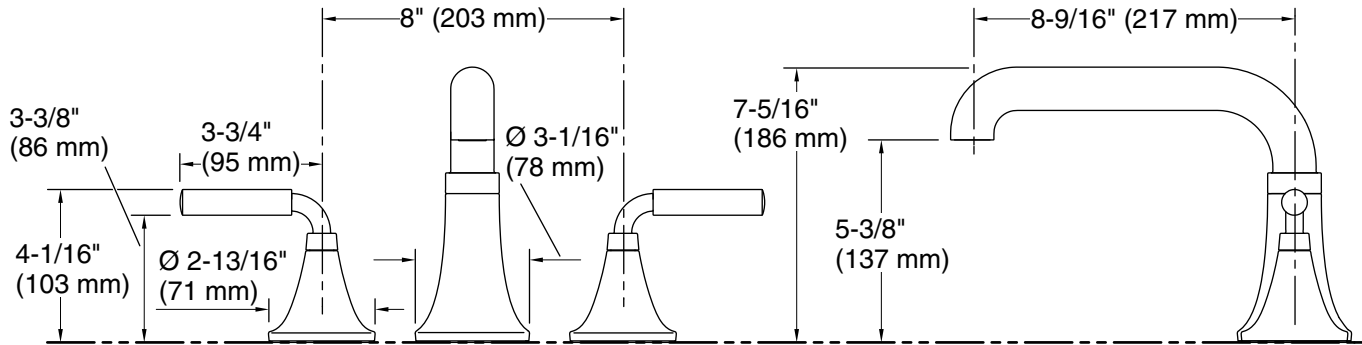

Features

- Two lever handles offer separate control of hot and cold water.
- 8-9/16" (217 mm) spout reach.
- Coordinates with other products in the Tone collection.

Material

- Premium metal construction for durability and reliability.
- KOHLER finishes resist corrosion and tarnishing.

Technical Information

All product dimensions are nominal.

Drain included: No

Notes

Install this product according to the installation instructions.

ADA, OBC, CSA B651 compliant when installed to the specific requirements of these regulations.