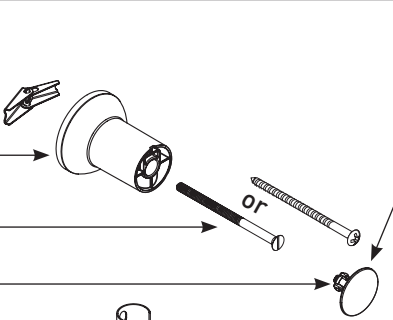

■ Order by Part Number

Plug Button

- 146670 Chrome
- 146670BN Brushed Nickel
- 146670ORB Oil Rubbed Bronze
- 146670WR Wrought Iron
(Used for Matte Black)
- 146670BG Brushed Gold

Slidebar
(includes brackets, bar and slider)

- A735 Chrome
- A735BN Brushed Nickel
- A735ORB Oil Rubbed Bronze
- A735WR Wrought Iron
(Used for Matte Black)
- A735BG Brushed Gold

Slider (includes 1 toggle bolt)

- 137034 Chrome
- 137034BN Brushed Nickel
- 137034ORB Oil Rubbed Bronze
(Used with Polished Brass & Chrome/Polished Brass)
- 137034P
- 137034WR Wrought Iron (Used for Matte Black)
- 137034BG Brushed Gold

Four Function Handshower		
MODEL	TYPE	FINISH
3667EP	Wand	Chrome
3667EPBN	Wand	Brushed Nickel
3667EPORB	Wand	Oil Rubbed Bronze
3667EPBG	Wand	Brushed Gold
3667EPBL	Wand	Matte Black
3669EP	Wand	Chrome
3669EPBN	Wand	Brushed Nickel
3669EPORB	Wand	Oil Rubbed Bronze
3669EPBL	Wand	Matte Black