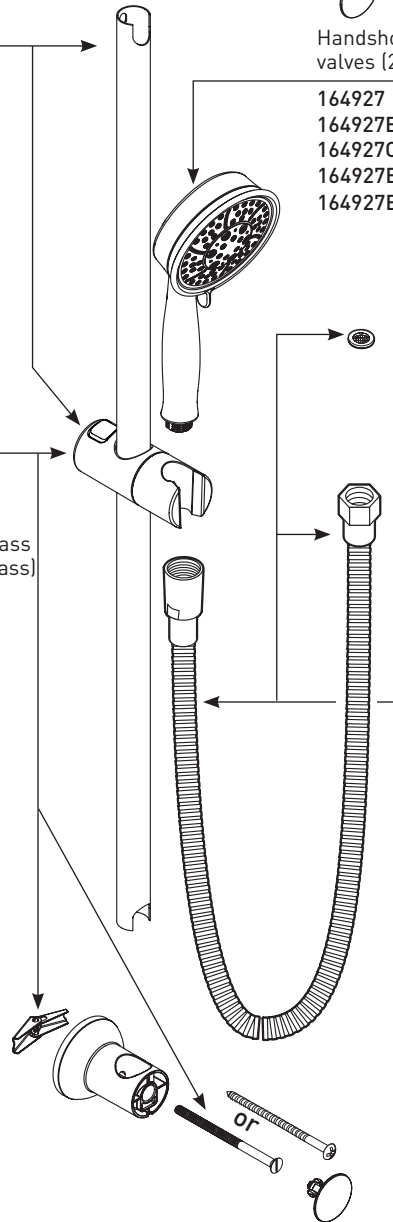

■ Order by Part Number

Plug Button

- 146670 Chrome
- 146670BN Brushed Nickel
- 146670ORB Oil Rubbed Bronze
- 146670WR Wrought Iron
(Used for Matte Black)
- 146670BG Brushed Gold

Slidebar
(includes brackets, bar and slider)

- A735 Chrome
- A735BN Brushed Nickel
- A735ORB Oil Rubbed Bronze
- A735WR Wrought Iron
(Used for Matte Black)
- A735BG Brushed Gold

Slider (includes 1 toggle bolt)

- 137034 Chrome
- 137034BN Brushed Nickel
- 137034ORB Oil Rubbed Bronze
(Used with Polished Brass & Chrome/Polished Brass)
- 137034P
- 137034WR Wrought Iron (Used for Matte Black)
- 137034BG Brushed Gold

Four Function Handshower		
MODEL	TYPE	FINISH
3667EP	Wand	Chrome
3667EPBN	Wand	Brushed Nickel
3667EPORB	Wand	Oil Rubbed Bronze
3667EPBG	Wand	Brushed Gold
3667EPBL	Wand	Matte Black
3669EP	Wand	Chrome
3669EPBN	Wand	Brushed Nickel
3669EPORB	Wand	Oil Rubbed Bronze
3669EPBL	Wand	Matte Black

- 164928 Chrome
- 164928BN Brushed Nickel
- 164928ORB Oil Rubbed Bronze
- 164928BL Matte Black

Hose

- A726 Chrome
- A726ST (Used with Satine and Brushed Nickel)
- A726BR (Used with Oil Rubbed)
- A726WR Wrought Iron (Used for Matte Black)
- A726BG Brushed Gold