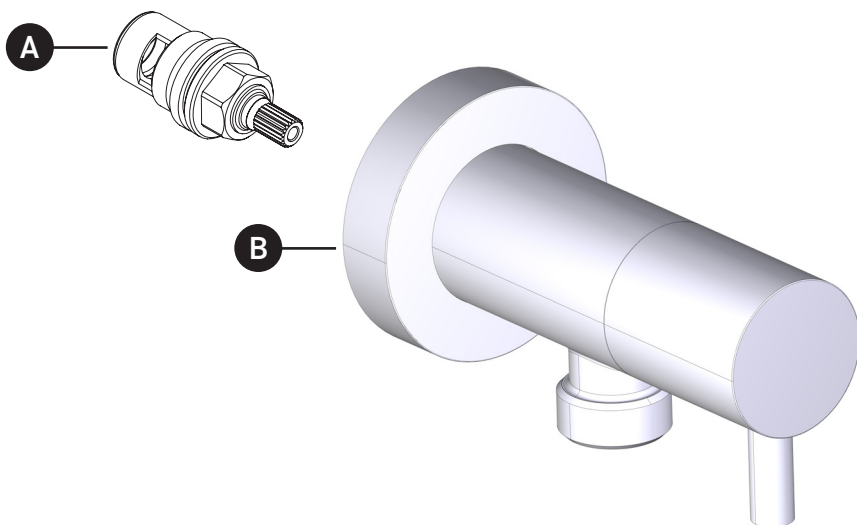

## ILLUSTRATED PARTS

**ORDER BY PART NUMBER**

**0327W0**

Shower Hose Outlet with  
Integrated Volume Control

ID	Kit Number	Finish
A	R94024658	N/A
B	R94049923APC	All Polished Chrome
	R940499261FB	French Brass
	R94049927GM	Gun Metal
	R94049929MB	Matte Black
	R94049922PN	Polished Nickel
	R94049928SG	Satin Gold
	R94049921STN	Satin Nickel
	R940499200SUB	Satin Unlacquered Brass
	R94049924TCB	Tuscan Brass
	R94049920ULB	Unlacquered Brass