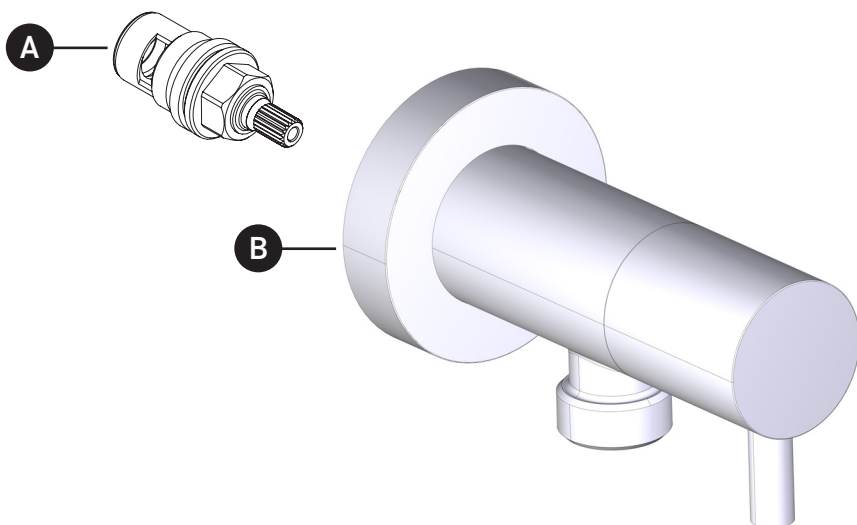

ILLUSTRATIONS DES PIÈCES

VEUILLEZ EFFECTUER VOTRE COMMANDE
PAR NO DE RÉFÉRENCE

0327W0

Sortie de tuyau de douche avec
contrôle du débit intégré

ID	Référence du kit	Finition
A	R94024658	N/A
B	R94049923APC	Chrome entièrement poli
	R940499261FB	Laiton français
	R94049927GM	Bronze à canon
	R94049929MB	Noir mat
	R94049922PN	Nickel poli
	R94049928SG	Or satiné
	R94049921STN	Nickel satiné
	R940499200SUB	Laiton satiné non laqué
	R94049924TCB	Laiton toscan
	R94049920ULB	Laiton non laqué

For warranty or additional information, contact:

US Customers

U.S.A.
houseofrohl.com/support
1-800-777-9762

Canadian Customers

QUEBEC / MARITIMES / WESTERN CANADA
QUÉBEC / MARITIMES / OUEST CANADIEN
QUEBEC / MARITIMOS / CANADA OCCIDENTAL
houseofrohl.ca/support
1-866-473-8442

ONTARIO
houseofrohl.ca/support
1-800-287-5354

Riobel

PERRIN & ROWE
LONDON

victoria ⊕ albert

ROHL