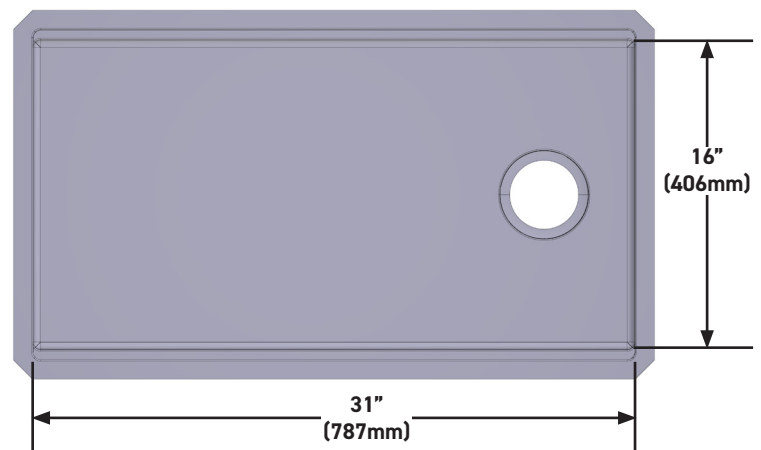

For warranty or additional information, contact:

US Customers

U.S.A.
houseofrohl.ca/support
1-800-777-9762

QUEBEC / MARITIMES / WESTERN CANADA
QUÉBEC / MARITIMES / OUEST CANADIEN
QUEBEC / MARITIMOS / CANADA OCCIDENTAL
houseofrohl.ca/support
1-866-473-8442

Canadian Customers

ONTARIO
houseofrohl.ca/support
1-800-287-5354