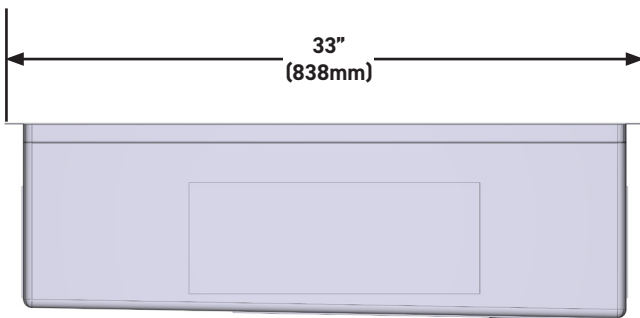

Stainless Steel Undermount Sinks

MODELS: RUWUM3319WSSB Series

NOTE:

*Install this product according to the installation instruction.
Minimum base cabinet size is 36".
Consult an installer for confirmation.*