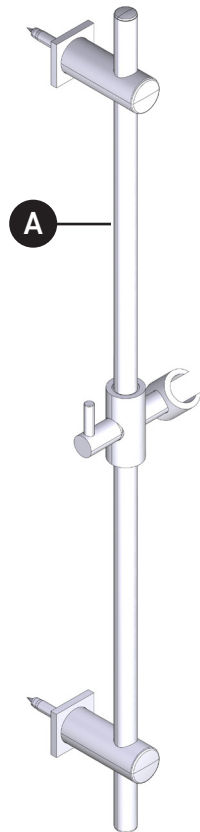

ILLUSTRATED PARTS

ORDER BY PART NUMBER

300127SB

Modern Slide Rail with
Square Wall Escutcheon

ID	Kit Number	Finish
A	WROS0027AG	Antique Gold
	WROS0027APC	All Polished Chrome
	WROS0027MB	Matte Black
	WROS0027PN	Polished Nickel
	WROS0027STN	Satin Nickel
	WROS0027ULB	Unlacquered Brass

Barre de douche coulissante moderne
avec rosace murale carrée

ID	Référence du kit	Finition
A	WROS0027AG	Or antique
	WROS0027APC	Chrome entièrement poli
	WROS0027MB	Noir mat
	WROS0027PN	Nickel poli
	WROS0027STN	Nickel satiné
	WROS0027ULB	Laiton non laqué

Riel de deslizamiento mural con chapetón cuadrado moderno

ID	Referencia del kit	Acabado
A	WROS0027AG	Oro antiguo
	WROS0027APC	Cromado pulido
	WROS0027MB	Negro mate
	WROS0027PN	Níquel pulido
	WROS0027STN	Níquel satinado
	WROS0027ULB	Latón sin esmaltar