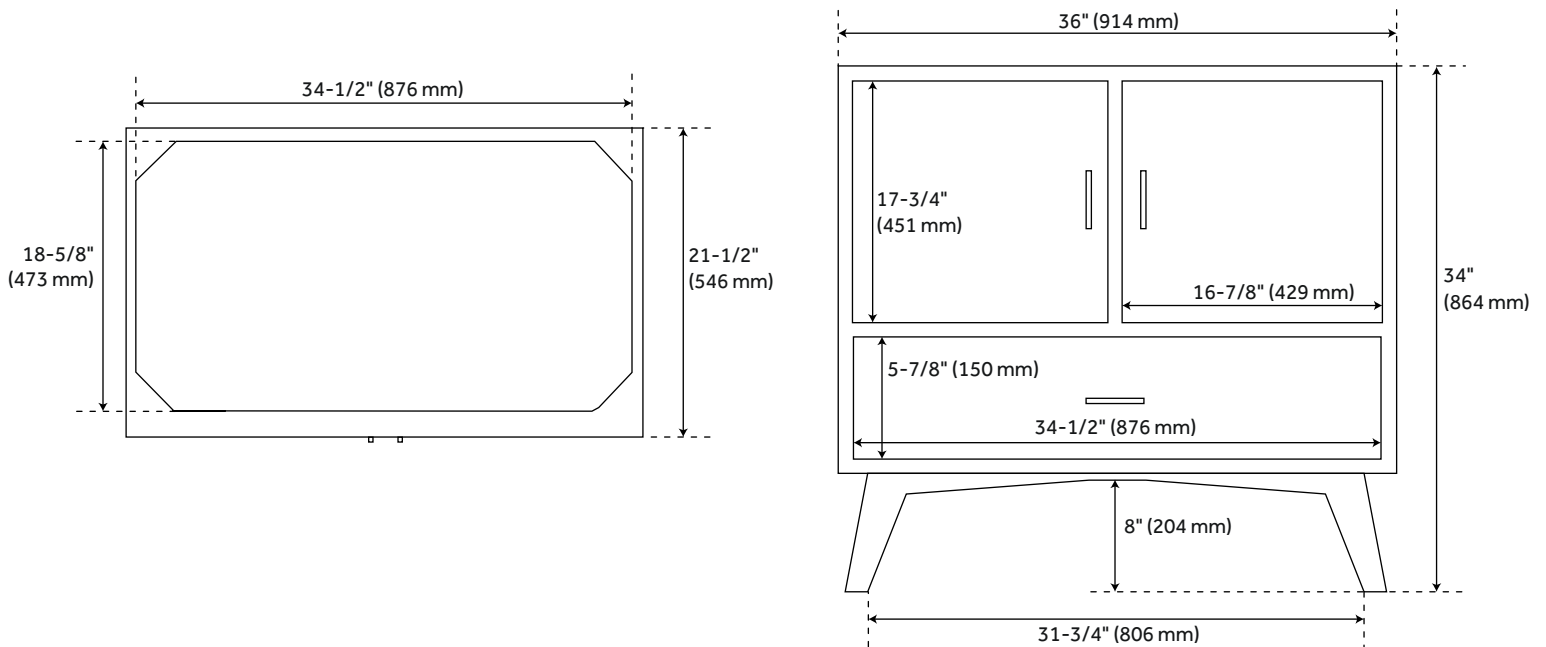

36" NOVAK TEAK VANITY WITH UNDERMOUNT SINK - NATURAL TEAK

SKU: 953363-36-UM

CODES/STANDARDS

FEATURES

Installation Type: Freestanding
Features: Soft-Close Hinges; Matching Mirror
Product Finish: Natural Teak
Material: Teak
Number of Doors: 2
Width: 36"
Height: 34"
Depth: 21-1/2"
Assembly Required: No
Dovetail Drawers: Yes
Number of Basins: 1
Sink Installation: Undermount - Oval
Fits Drain Hole Size: 1-1/2"
Faucet Included: No
Vanity Top Thickness: 3cm
Size: 36"
Hardware Finish: Brass
Built-In Adjusters: Yes
Sink Included: Optional
Basin Overflow: Yes
Vanity Top Included: Optional
Vanity Top Depth: 22"
Vanity Top Width: 37"
Mirror Included: No

Code:
REVISED 3/15/2022

36" NOVAK TEAK VANITY - NATURAL TEAK

SKU: 478407

All dimensions and specifications are nominal and may vary. Use actual products for accuracy in critical situations.