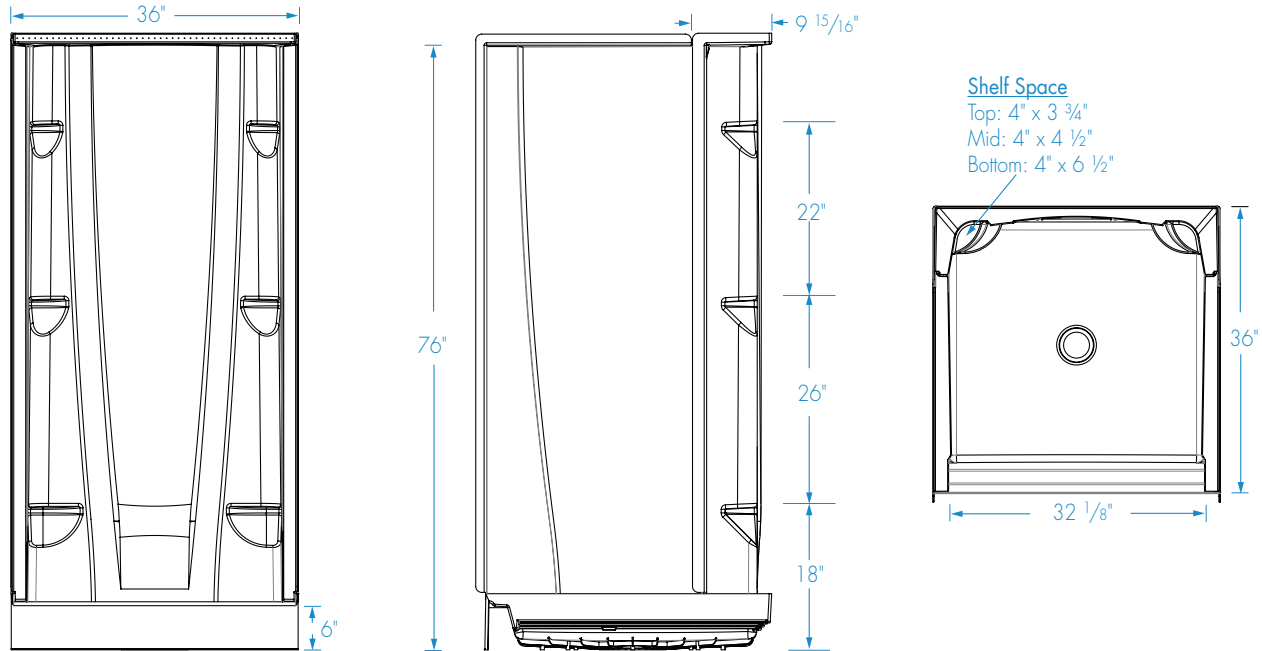

VP3636CS

36 x 36 x 76 inches