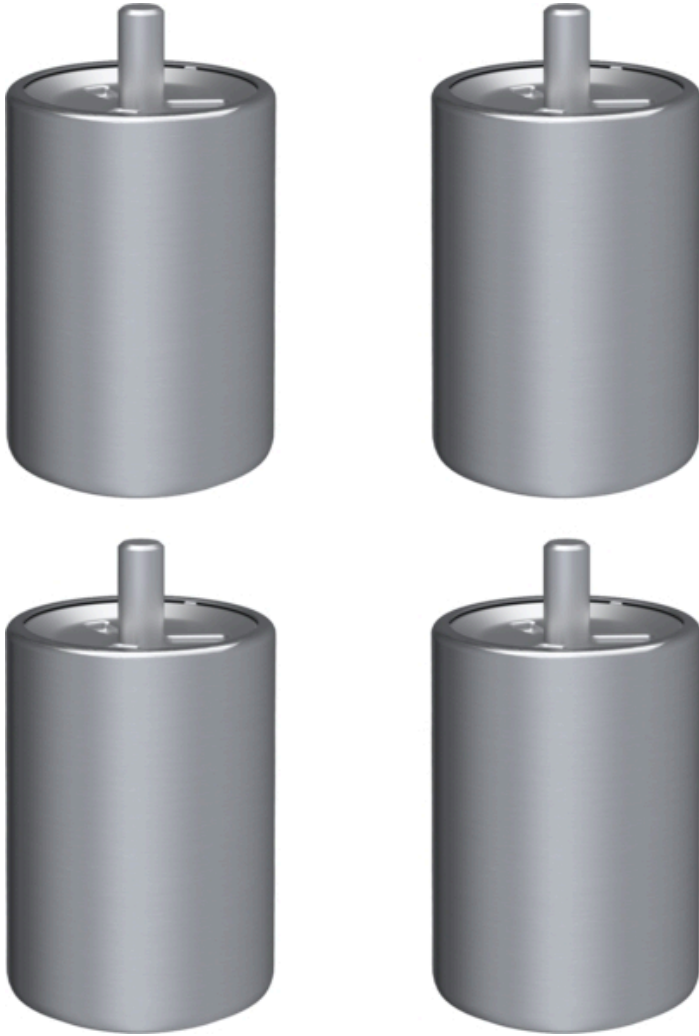

Features

Product Description	
Brand	Accessory Bosch
Product name / series name	HEZ9LLUC
SKU	HEZ9LLUC
Internal article number	00000000011044703
EAN code	4242005295432
Product packaging dimensions (HxWxD)	1 1
Quantity per packing unit	120
Standard number of units per pallet	825225965381
UPC code	19135881_HEZ9LLUC_v04_4 Up_v01_def.jpg

Technical Specification

Notes: All height, width and depth dimensions are shown in inches. *Please refer to installation instructions prior to making cutout. BSH reserves the absolute and unrestricted right to change product materials and specifications, at any time, without notice. Consult the product's installation instructions for final dimensional data and other details. Applicable product warranty can be found in a accompanying product literature or you may contact your account manager for further details.

For more information on our entire line of products, go to boschappliances.com or call 1-800-944-2904.
Copyright ©2022 BSH Home Appliances Corporation. All rights reserved. Bosch is a registered trademark of Robert Bosch GmbH.

Litho Date: 07/2022