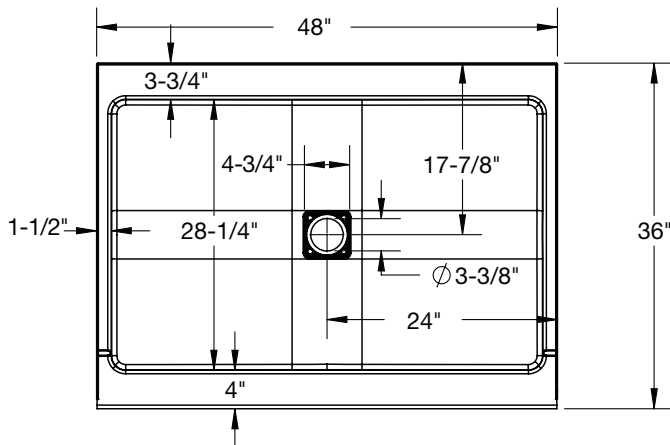

### Product Features

- Enameled steel shower base
- 48" x 36" x 3"
- High gloss stain resistant porcelain finish
- Slip resistant bottom
- 3 sided 1" tile flange
- Full length support pad
- Available in white only
- Includes integral weep channel for water drainage
- Square PVC drain kit assembly and chrome grid strainer included

### Model Number

**PFSBS4836CDWH** 48" x 36" shower base – Center