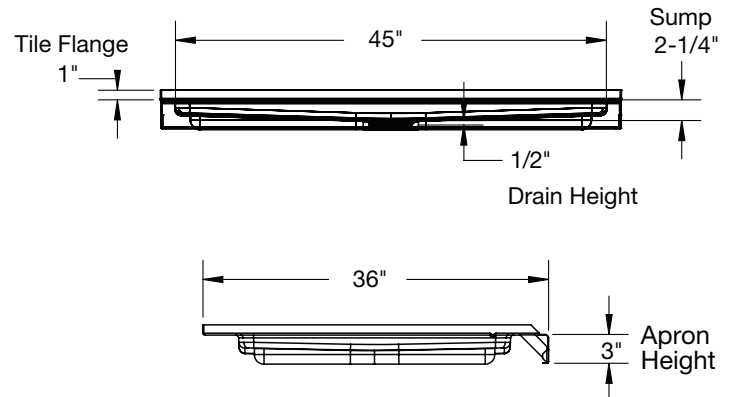

### Product Features

- Enameled steel shower base
- 48" x 36" x 3"
- High gloss stain resistant porcelain finish
- Slip resistant bottom
- 3 sided 1" tile flange
- Full length support pad
- Available in white only
- Includes integral weep channel for water drainage
- Square PVC drain kit assembly and chrome grid strainer included

### Model Number

**PFSBS4836CDWH** 48" x 36" shower base – Center