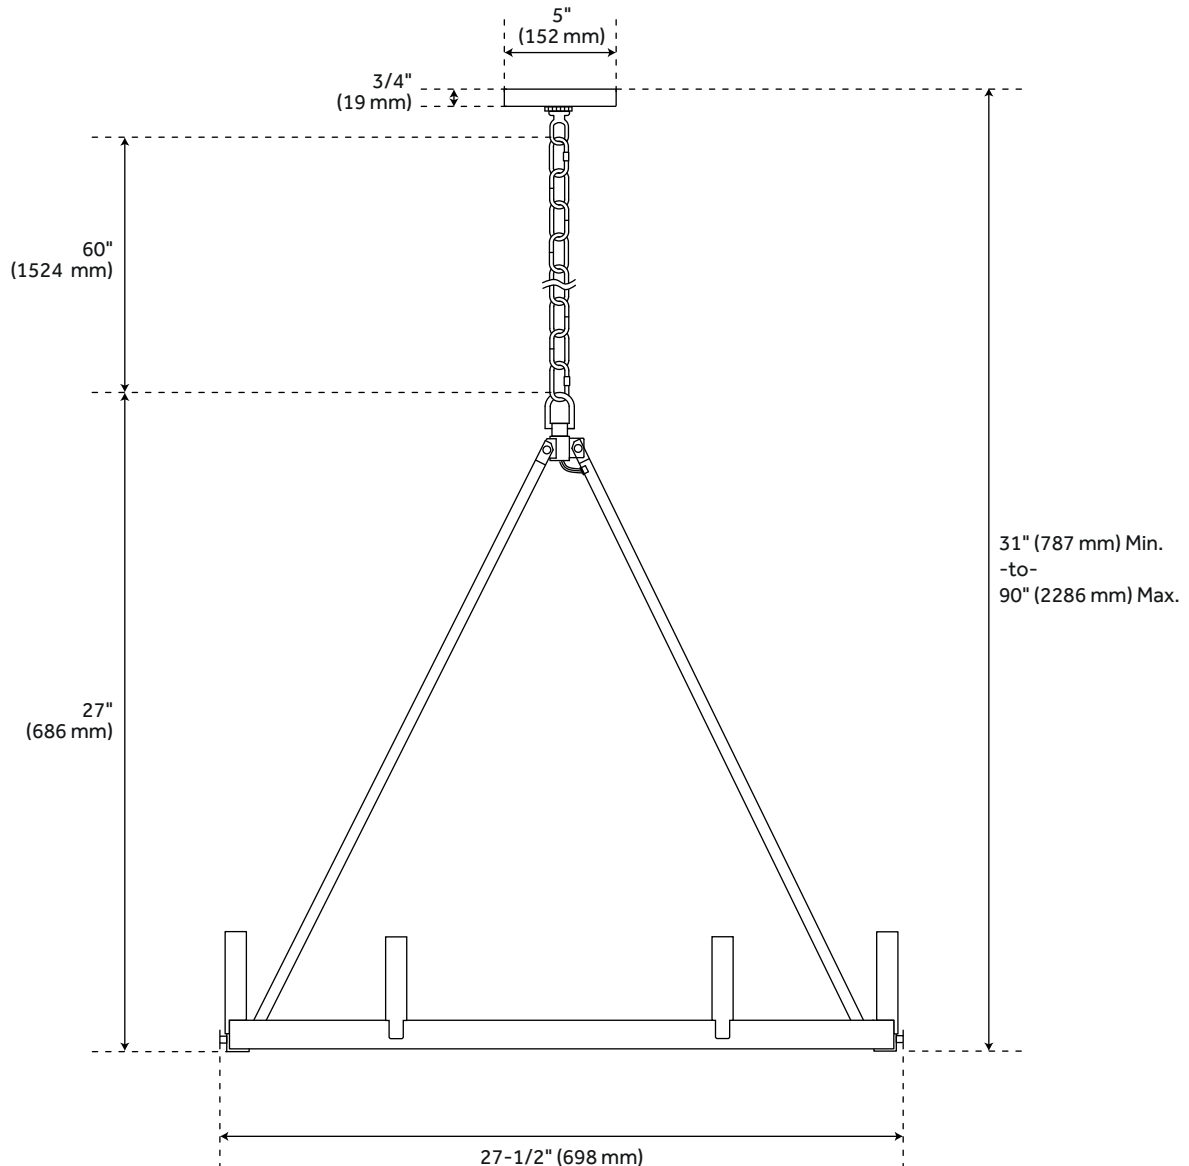

DUTTON 6-LIGHT CHANDELIER - BRUSHED GOLD

SKU: 479847

CODES/STANDARDS

UL 1598 / CSA C22.2 No 250.0

FEATURES

Installation Type: Ceiling Mount
Design: Modern
Product Finish: Brushed Gold
Material: Metal
Length: 27-1/2"
Width: 27-1/2"
Height: 27"
Base Plate Length: 1/2"
Base Plate Height: 3/4"
Mounting Hardware Included: Yes
Reversible Mounting: No
Shade Material: Metal
Number of Bulbs: 6
Base Plate Width: 5"
Base Plate Depth: 1/2"
Location Type: Suitable for Dry Locations
Bulbs Included: No
Bulb Type: Candelabra E-12
Wattage per Bulb: 60

Code:

REVISED 12/28/2021

DUTTON 6-LIGHT CHANDELIER - BRUSHED GOLD

SKU: 479847

All dimensions and specifications are nominal and may vary. Use actual products for accuracy in critical situations.

Code: PPHL6496