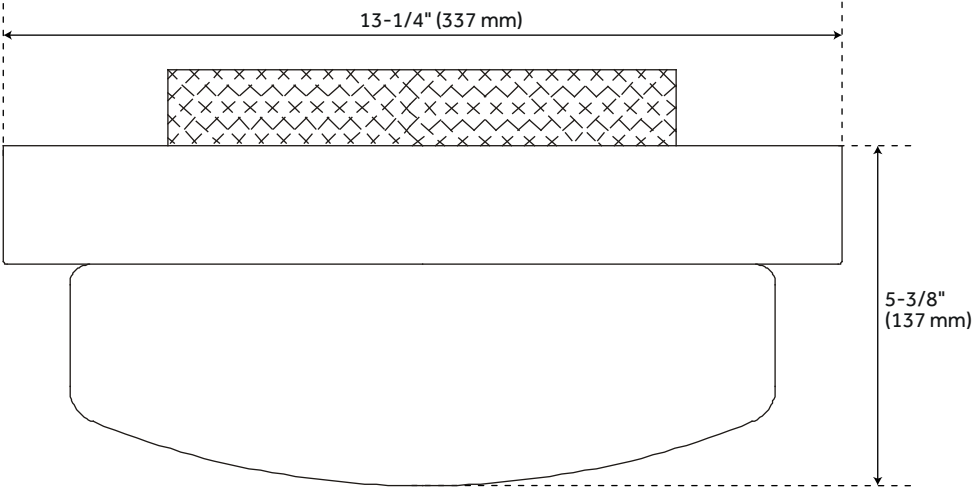

LEAVELLS 2-LIGHT FLUSH-MOUNT CEILING LIGHT

SKU: 953133

All dimensions and specifications are nominal and may vary. Use actual products for accuracy in critical situations.

Code: PHFL4072