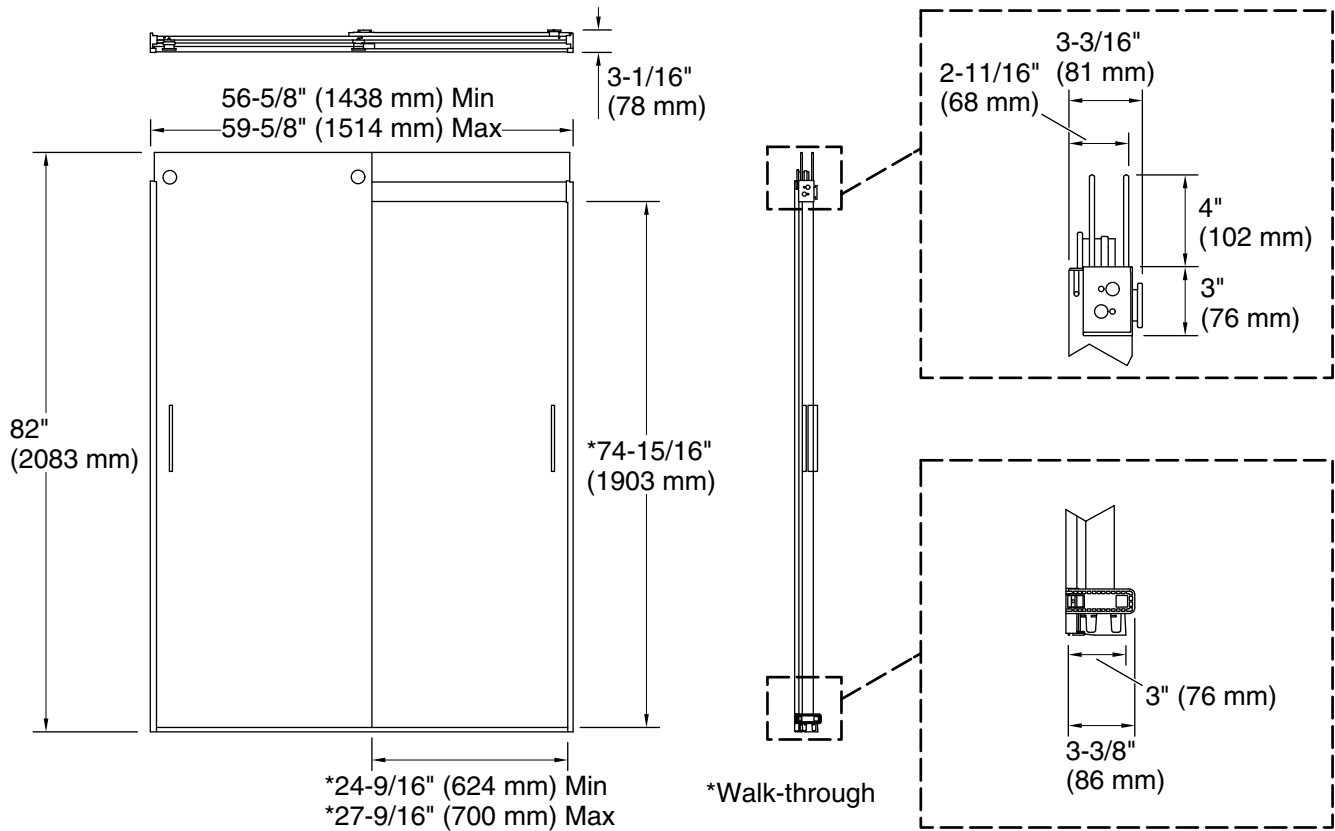

Installation

- Sliding shower door.
- Not for use in hospitality.
- For residential use only.

Included Components

Additional Components:

Hardware kit

Codes/Standards

CPSC 16CFR 1201

ANSI Z97.1

ABV

ABZ

Available Glass Options

Code	Description
------	-------------

L Crystal Clear

Technical Information

All product dimensions are nominal.

Installation type:	For shower base installation
Opening style:	Sliding/Bypass
Opening Width - Min:	56-5/8" (1438 mm)
Opening Width - Max:	59-5/8" (1514 mm)
Walk-through - Min:	24-9/16" (624 mm)
Walk-through - Max:	27-9/16" (700 mm)
Glass thickness:	3/8" (10 mm)
Glass coating:	CleanCoat®

Notes

Install this product according to the installation guide.

If replacing a shower door, the narrow wall jamb design of this door may not cover the existing shower door holes.

The vertical opening should be a minimum of 84-1/2" (2146 mm) to allow for installation clearance.