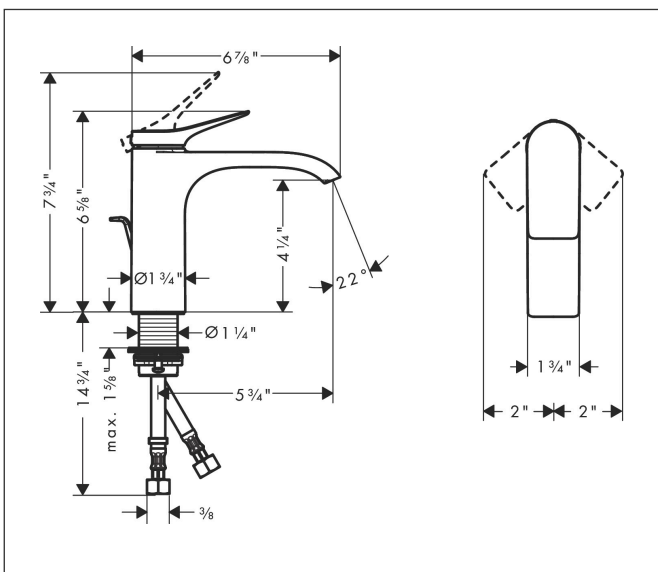

AXOR

hansgrohe

Brand hansgrohe
Art. Name **Vivenis** Single-Hole Faucet 110 with Pop-Up Drain, 1.2 GPM
Art. Nr. 75020671
Surface matte black
Pos. 1

Product Picture

Features

- Consists of: Single-handle faucet, Pop-up assembly
- Spray modes: WaterfallStream
- Flow: 1.2 GPM (4.5 L/Min)
- Ceramic cartridge
- Includes pop-up drain
- Material waste set: Metal

Drawing

Technology