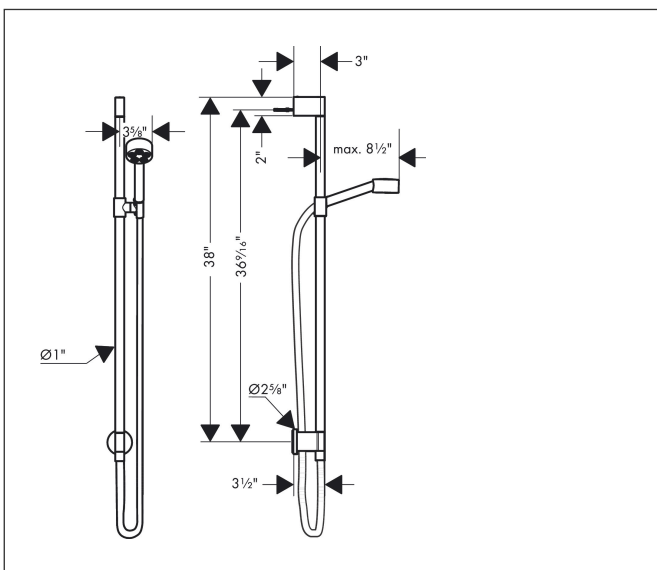

Drawing

Technology

Spray Types