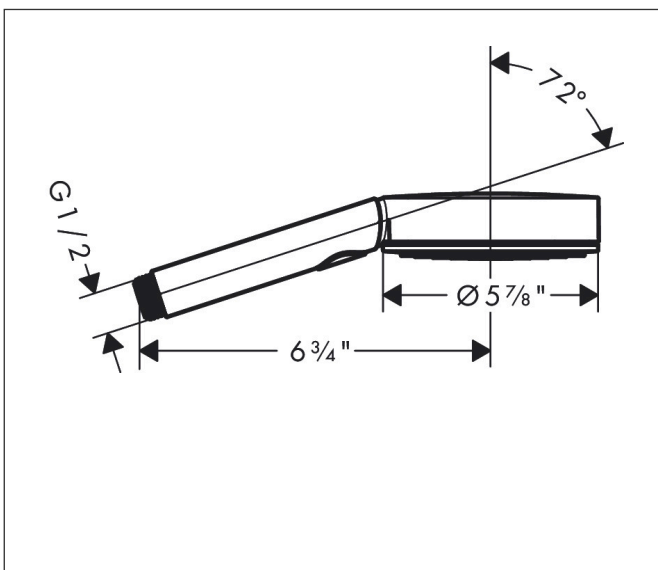

Brand hansgrohe  
 Art. Name **Pulsify Select S** Handshower 105 3-Jet, 2.5 GPM  
 Art. Nr. 24111671  
 Surface matte black  
 Pos. 1

## Product Picture

## Drawing