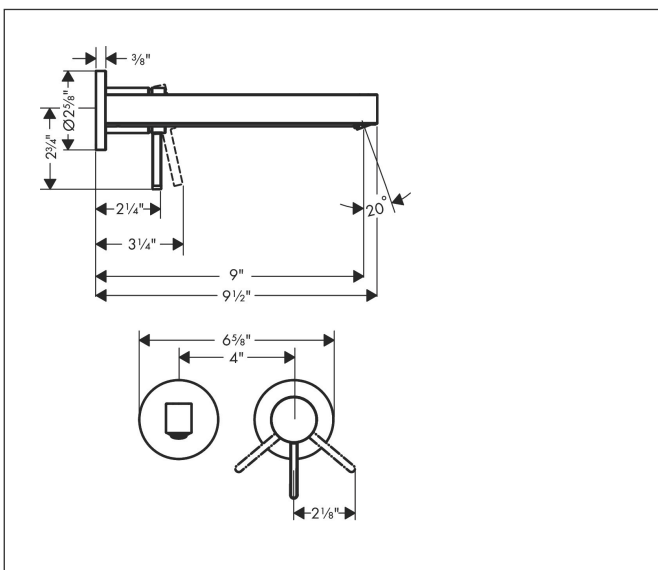

Brand hansgrohe
Art. Name **Finoris** Wall-Mounted Single-Handle Faucet Trim, 1.2 GPM
Art. Nr. 76050671
Surface matte black
Pos. 1

DESIGN
AWARD
2021

reddot winner 2021

Product Picture

Features

- Spray modes: Aerated spray
- Flow: 1.2 GPM (4.5 L/Min)
- Ceramic cartridge
- Does not include: basic set

Drawing

Technology