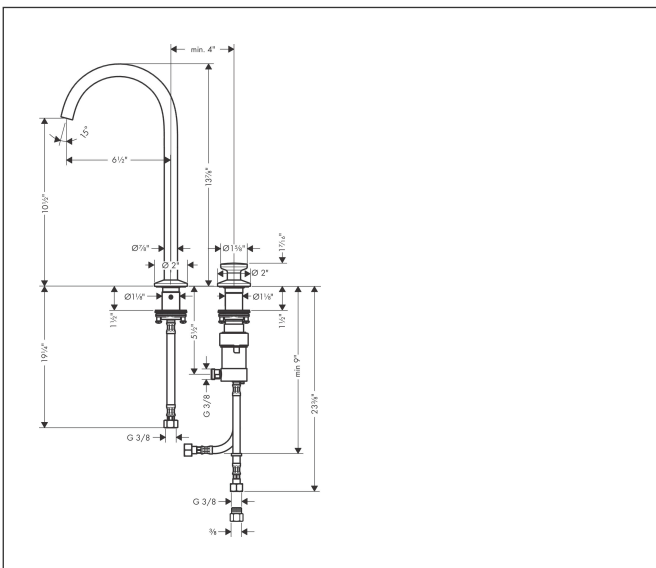

Brand	AXOR
Art. Name	AXOR One 2-Hole Single-Handle Faucet 260, 1.2 GPM
Art. Nr.	48060001
Surface	chrome
Pos.	1

Product Picture

Features

- Swivel range 120°
- Spray modes: Aerated spray
- Flow: 1.2 GPM (4.5 L/Min)
- Select cartridge for easy, intuitive operation: Push handle to turn water on and off, and turn to adjust temperature
- Does not include: Pop-up assembly

Drawing

Technology